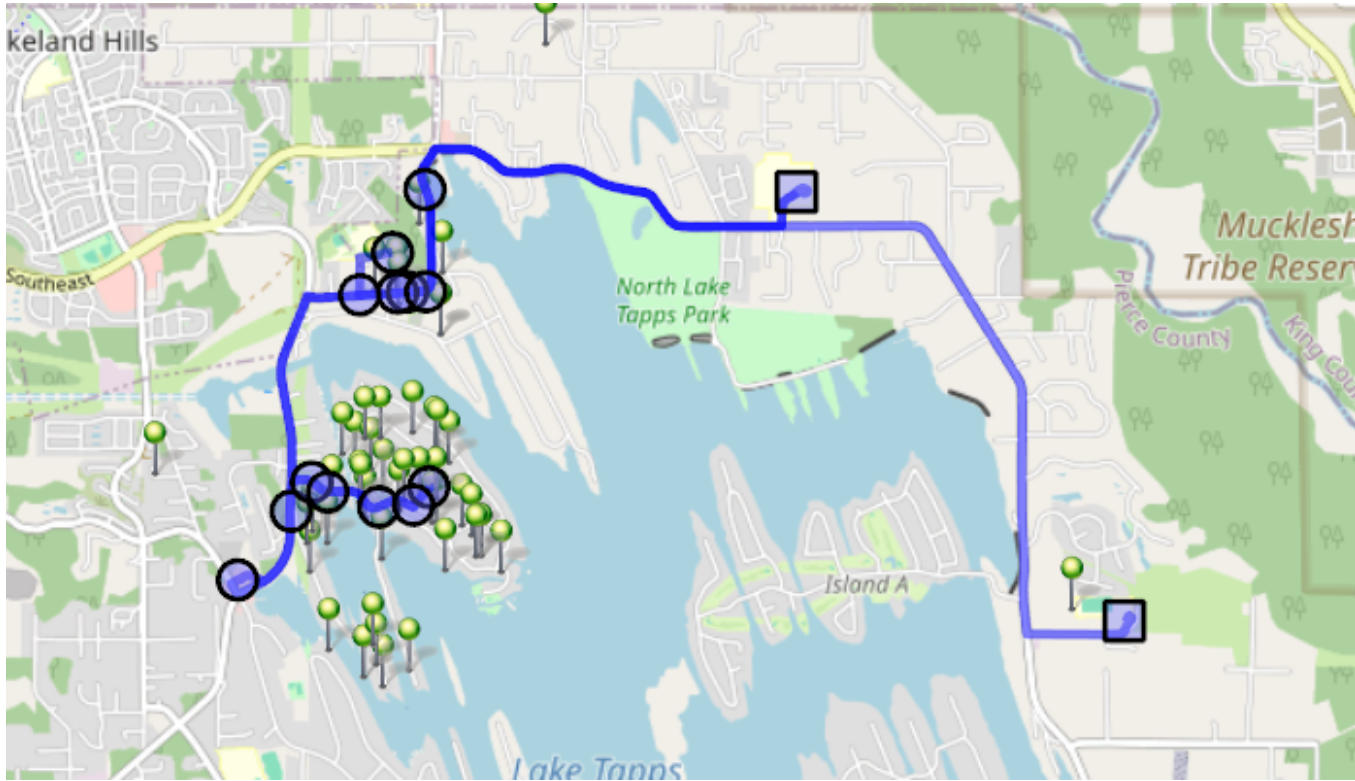

Run - 07 PM NTMS Snow

8/15/2024 - 6/30/2025

Tue

Driver: Vyse, Sherrill
Time: 1 hr 0 min
Students: 54 / 64

Vehicle: D07
Distance: 12.84 mi
Description: Driftwood

Map

- #1 - 2:00 PM - Depart Base / 1320 178TH Ave East
- #2 - 2:20 PM - NTMS / 12th St East - 20029 (NTMS Stall 11)
54 Pickup
- #3 - 2:30 PM - Stop / 182nd Ave East & 10th Stct East
1 Dropoff
- #4 - 2:31 PM - Stop / 18101 16th St East
1 Dropoff
- #5 - 2:31 PM - Stop / 16th St East & 180th Ave East
1 Dropoff
- #6 - 2:31 PM - Stop / 16th St East & 178th Ave East
5 Dropoff
- #7 - 2:35 PM - Turnaround / 17069 Forest Canyon Road East
- #8 - 2:37 PM - Stop / 2705 Sumner Tapps Hwy East
8 Dropoff
- #9 - 2:39 PM - Stop / 2708 176th Ave East
1 Dropoff
- #10 - 2:39 PM - Stop / 176th Ave East & Driftwood Drive East
3 Dropoff
- #11 - 2:40 PM - Stop Turnaround / Driftwood Dr E & 179th Ave East
16 Dropoff
- #12 - 2:43 PM - Stop / 26th Stct East & 181st Ave East
- #13 - 2:43 PM - Stop / 18013 Driftwood Drive East
26 Dropoff

#14 - 2:50 PM - Stop / 18025 16th St East

2 Dropoff

#15 - 3:00 PM - DHES / 21727 34th St E