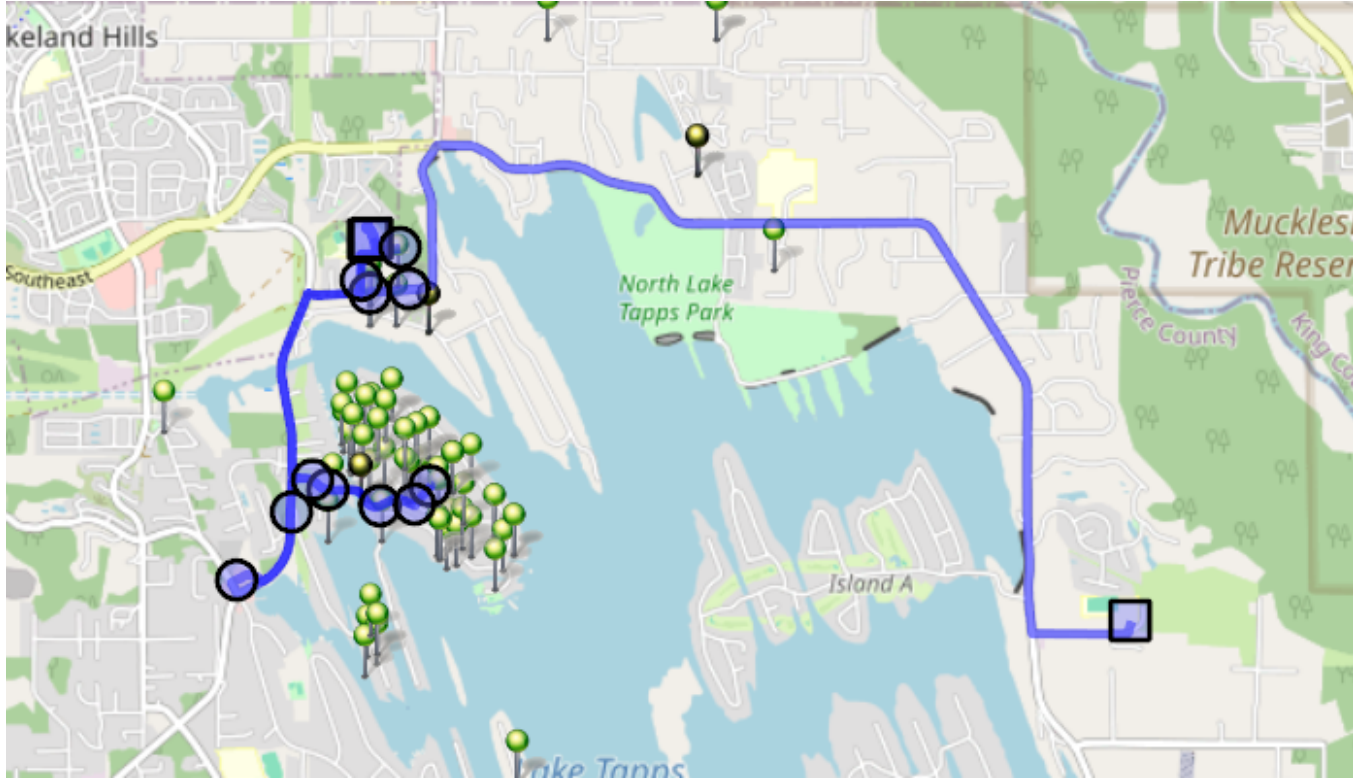

Run - 07 PM ELE Snow

8/15/2024 - 6/30/2025

Tue

Driver: Vyse, Sherrill
Time: 58 min
Students: 84 / 97

Vehicle: D07
Distance: 9.21 mi
Description: Driftwood, Deer Island

Map

- #1 - 3:00 PM - DHES / 21727 34th St E
47 Pickup
- #2 - 3:16 PM - Stop / 18101 16th St East
1 Dropoff
- #3 - 3:17 PM - Stop / 17820 16TH ST E
2 Dropoff
- #4 - 3:18 PM - Stop / 1505 178th Ave East
2 Dropoff
- #5 - 3:20 PM - LTES / 1320 178th Ave E
37 Pickup
- #6 - 3:31 PM - Turnaround / 17071 Forest Canyon Road East
- #7 - 3:33 PM - Stop Turnaround / 2713 Sumner Tapps Hwy East
9 Dropoff
- #8 - 3:35 PM - Stop / 176th Ave East & Driftwood Drive East
1 Dropoff
- #9 - 3:36 PM - Stop Turnaround / 2618 179th Ave East
1 Dropoff
- #10 - 3:37 PM - Turnaround / 26th Stct East & 181st Ave East
- #11 - 3:37 PM - Stop / 18013 Driftwood Drive East
69 Dropoff
- #12 - 3:48 PM - Stop / 2708 176th Ave East
1 Dropoff
- #13 - 3:54 PM - LTES P/U transfer students / 1320 178th Ave East
11 Dropoff

#14 - 3:58 PM - Return Base / (Bus Garage) 178th Ave East - 1320