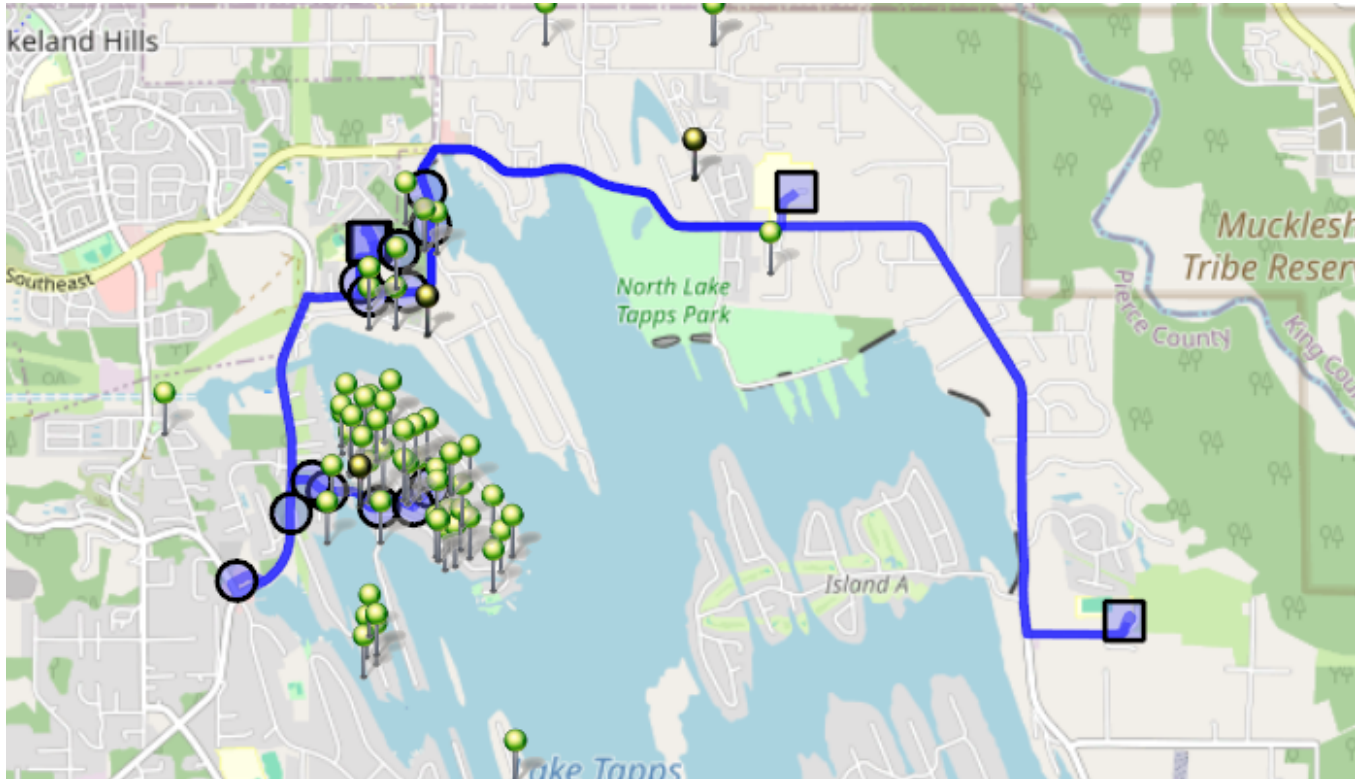

# Run - 07 AM ELE Snow

8/15/2024 - 6/30/2025

Tue

Driver: Vyse, Sherrill

Vehicle: D07

Time: 1 hr 5 min

Distance: 15.77 mi

Students: 89 / 89

Description: Driftwood, Deer Island

## Map

- #1 - 9:39 AM - Depart NTMS / 12th St E - 20029 (NTMS Bus Loop)
- #2 - 9:47 AM - Turnaround / 17071 Forest Canyon Road East
- #3 - 9:49 AM - Stop Turnaround / 2713 Sumner Tapps Hwy East  
9 Pickup
- #4 - 9:51 AM - Stop / 176th Ave East & Driftwood Drive East  
1 Pickup
- #5 - 9:52 AM - Stop / 2618 179th Ave East  
1 Pickup
- #6 - 9:53 AM - Turnaround / 26th Stct East & 181st Ave East  
57 Pickup
- #7 - 10:02 AM - Stop / 18013 Driftwood Drive East
- #8 - 10:03 AM - Stop / 2708 176th Ave East  
1 Pickup
- #9 - 10:05 AM - Stop / 1505 178th Ave East  
2 Pickup
- #10 - 10:09 AM - LTES P/U transfer students / 1320 178th Ave East  
11 Pickup
- #11 - 10:13 AM - Stop / 17820 16TH ST E  
2 Pickup
- #12 - 10:13 AM - Stop / 18101 16th St East  
1 Pickup
- #13 - 10:14 AM - Stop / 1207 182nd Ave East  
3 Pickup

**#14 - 10:25 AM - DHES / 21727 34th St E**

49 Dropoff

**#15 - 10:34 AM - Stop / 182nd Ave East & 10th Stct East**

1 Pickup

**#16 - 10:35 AM - LTES / 1320 178th Ave E**

40 Dropoff

**#17 - 10:45 AM - Return Base / (Bus Garage) 178th Ave East - 1320**