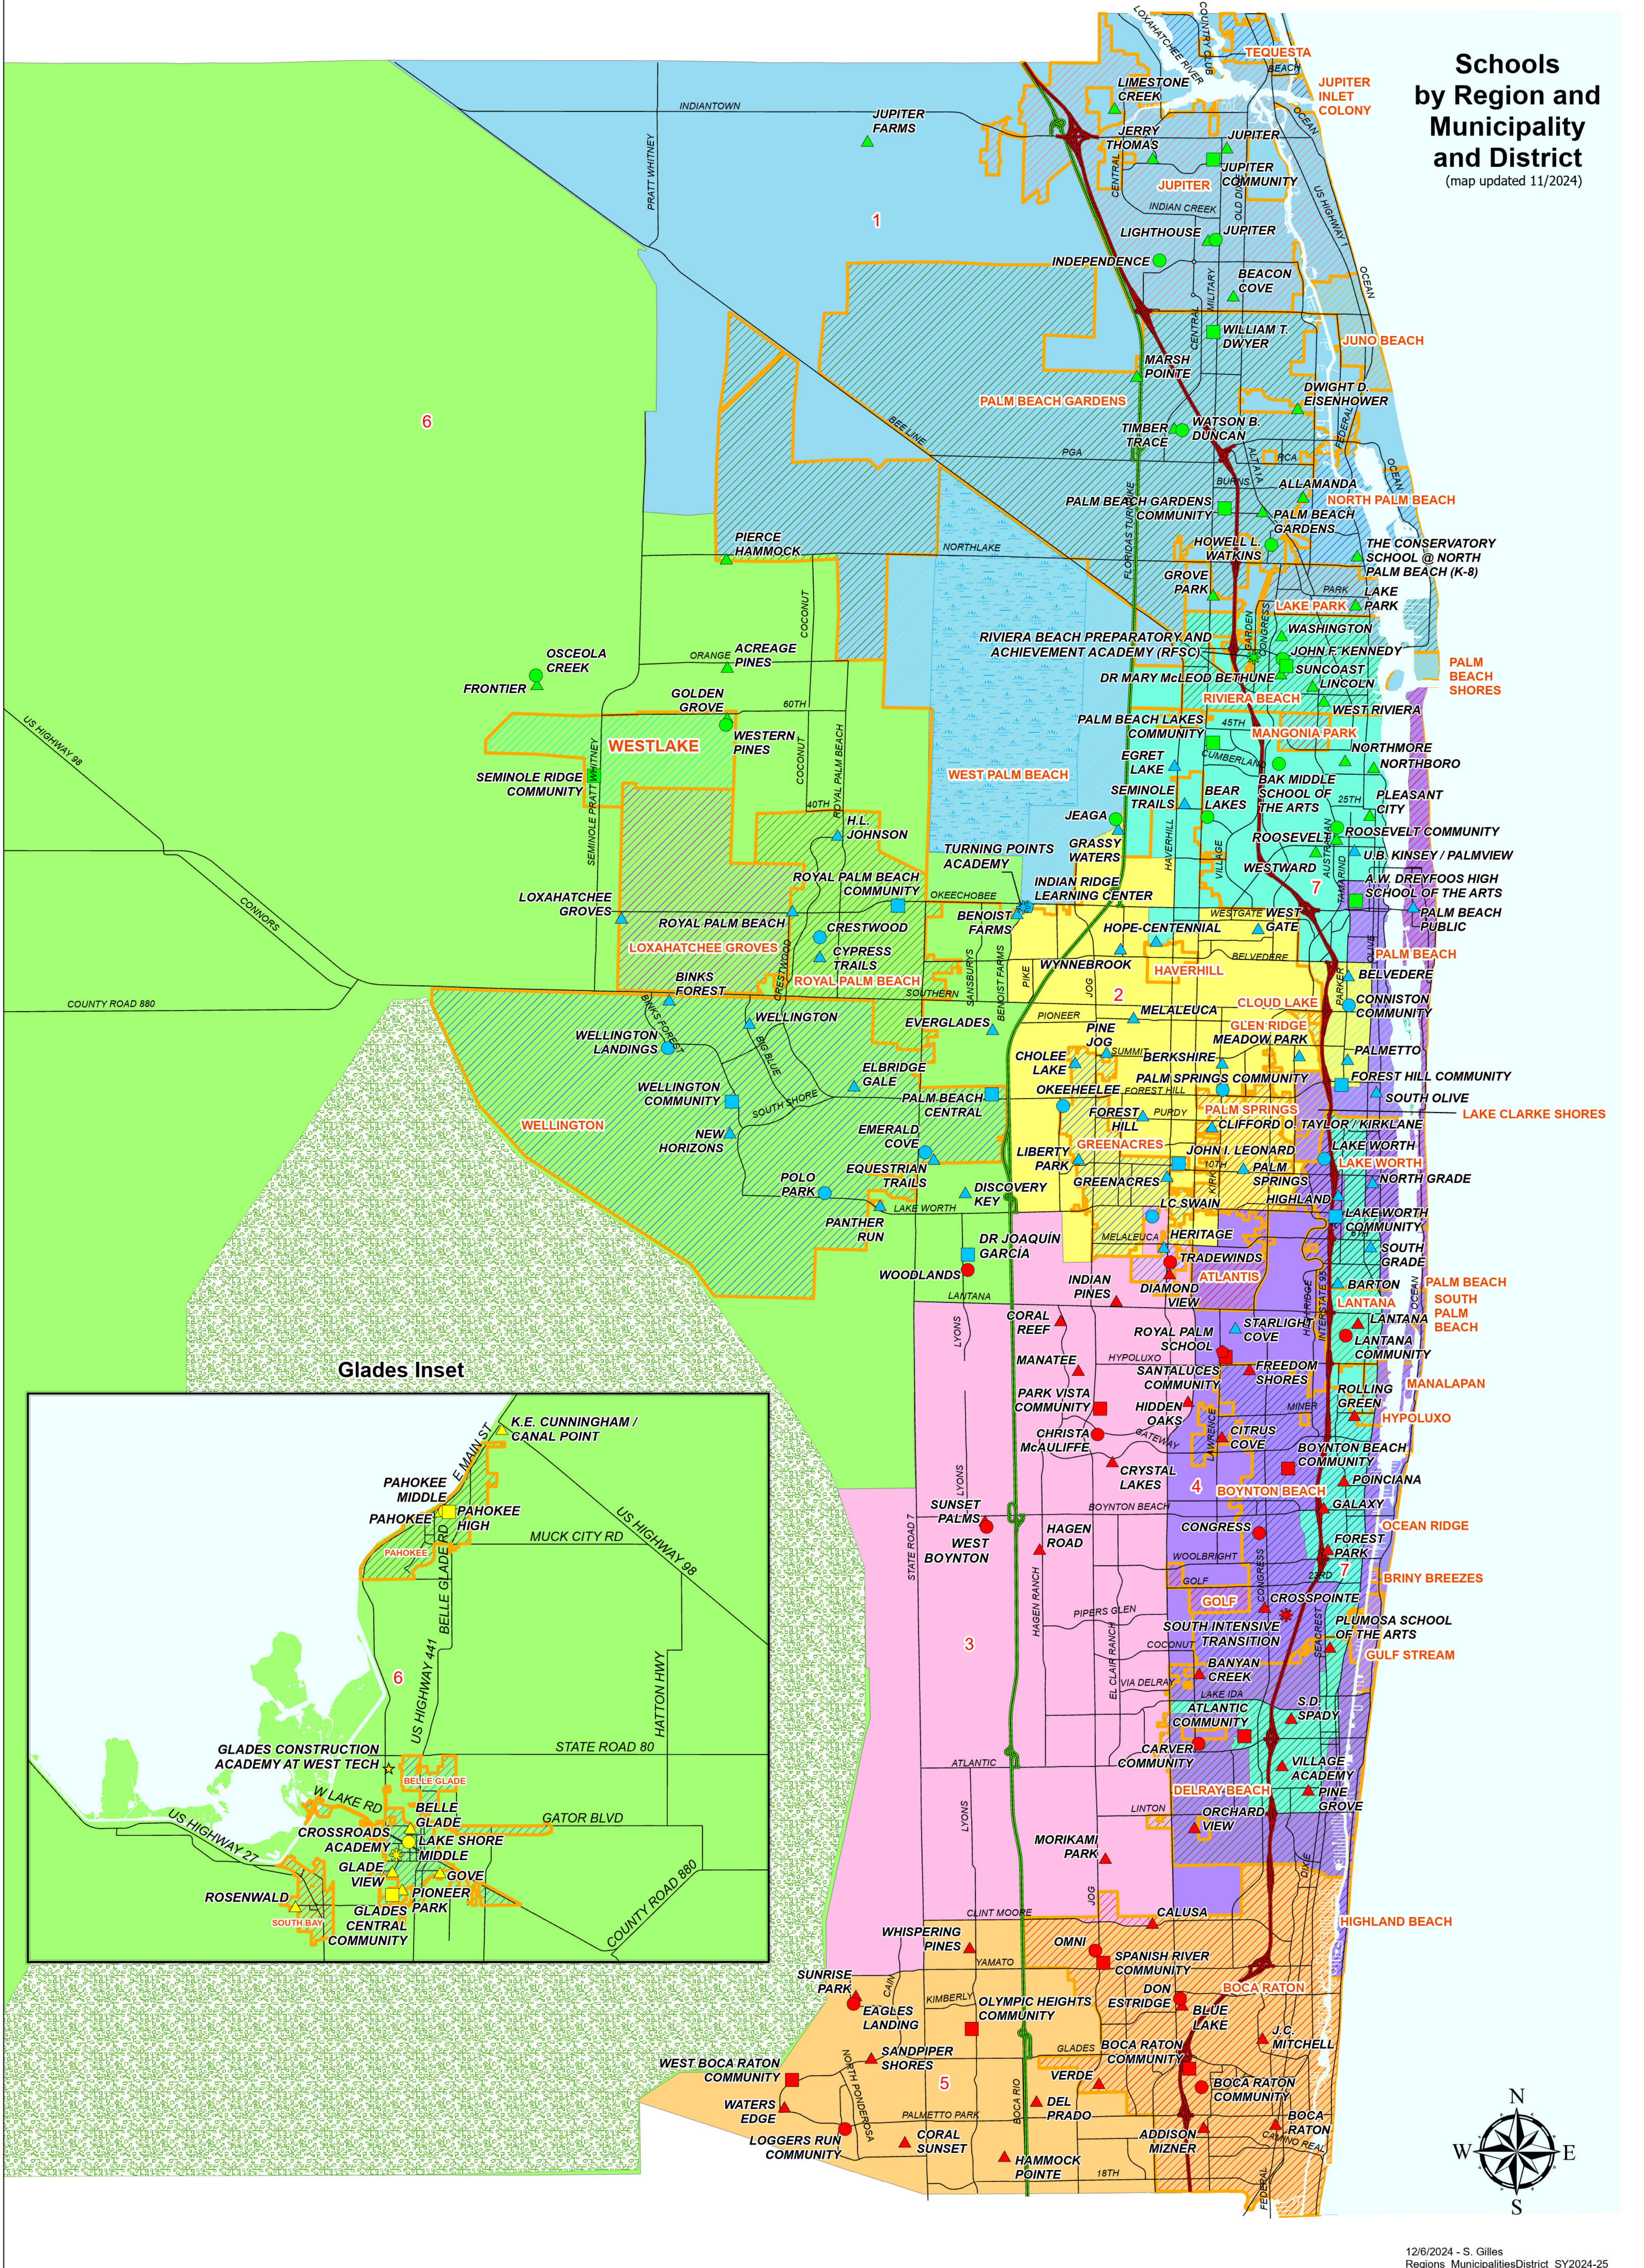

Schools by Region and Municipality and District

(map updated 11/2024)

12/6/2024 - S. Gilles
Regions_MunicipalitiesDistrict_SY2024-25

North Region	Central region	South Region	Glades Region
▲ Elementary	▲ Elementary	▲ Elementary	▲ Elementary
● Middle	● Middle	● Middle	● Middle
■ High	■ High	■ High	■ High
★ Alternative	★ Alternative	★ Alternative	★ Alternative
	▲ Elementary	▲ Elementary	▲ Elementary
	● Middle	● Middle	● Middle
	■ High	■ High	■ High
	★ Alternative	★ Alternative	★ Alternative
	★ Alternative	★ Alternative	★ Alternative

School Board Districts	Legend
District 1 - Matthew Jay Lane, Esq.	— Major Roadways
District 2 - Virginia Savietto	— Florida's Turnpike
District 3 - Karen Brill	— Interstate 95
District 4 - Erica Whitfield	— Water Catchment Area
District 5 - Gloria Branch	— Loxahatchee Refuge
District 6 - Marcia Andrews	— Municipalities
District 7 - Edwin Ferguson, Esq.	