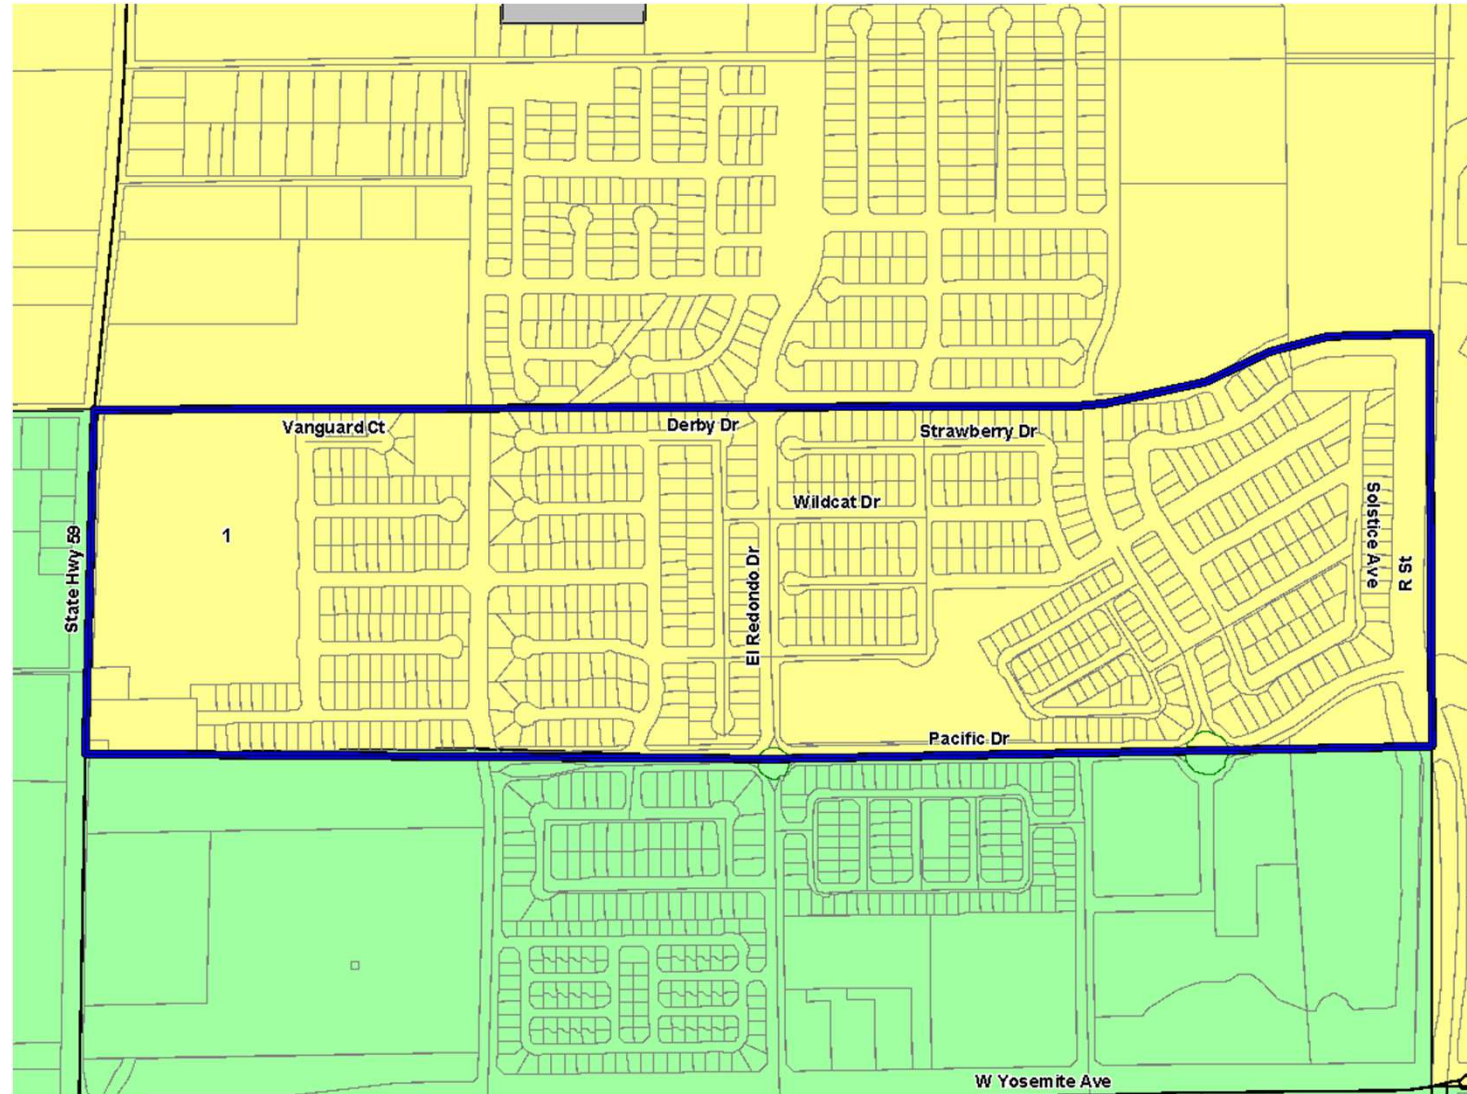

Proposed Middle School Map

Fall 2026

Grade 7-8 Student Impacts

Area 1: 61 from Rivera to Cruickshank

Area 2: 87 from Tenaya to Rivera

Area 3: 14 from Hoover to Rivera

Area 4: 95 from Hoover to Tenaya

Area 5: 216 from Rivera to Tenaya

**Middle School Map
Area #1**

**Current:
Rivera Middle School**

**Proposed:
Cruickshank**

61 Students

**Middle School Map
Area #2**

**Current:
Tenaya**

**Proposed:
Rivera**

87 Students

**Middle School Map
Area #3**

**Current:
Hoover**

**Proposed:
Rivera**

14 Students

**Middle School Map
Area #4**

**Current:
Hoover**

**Proposed:
Tenaya**

95 Students