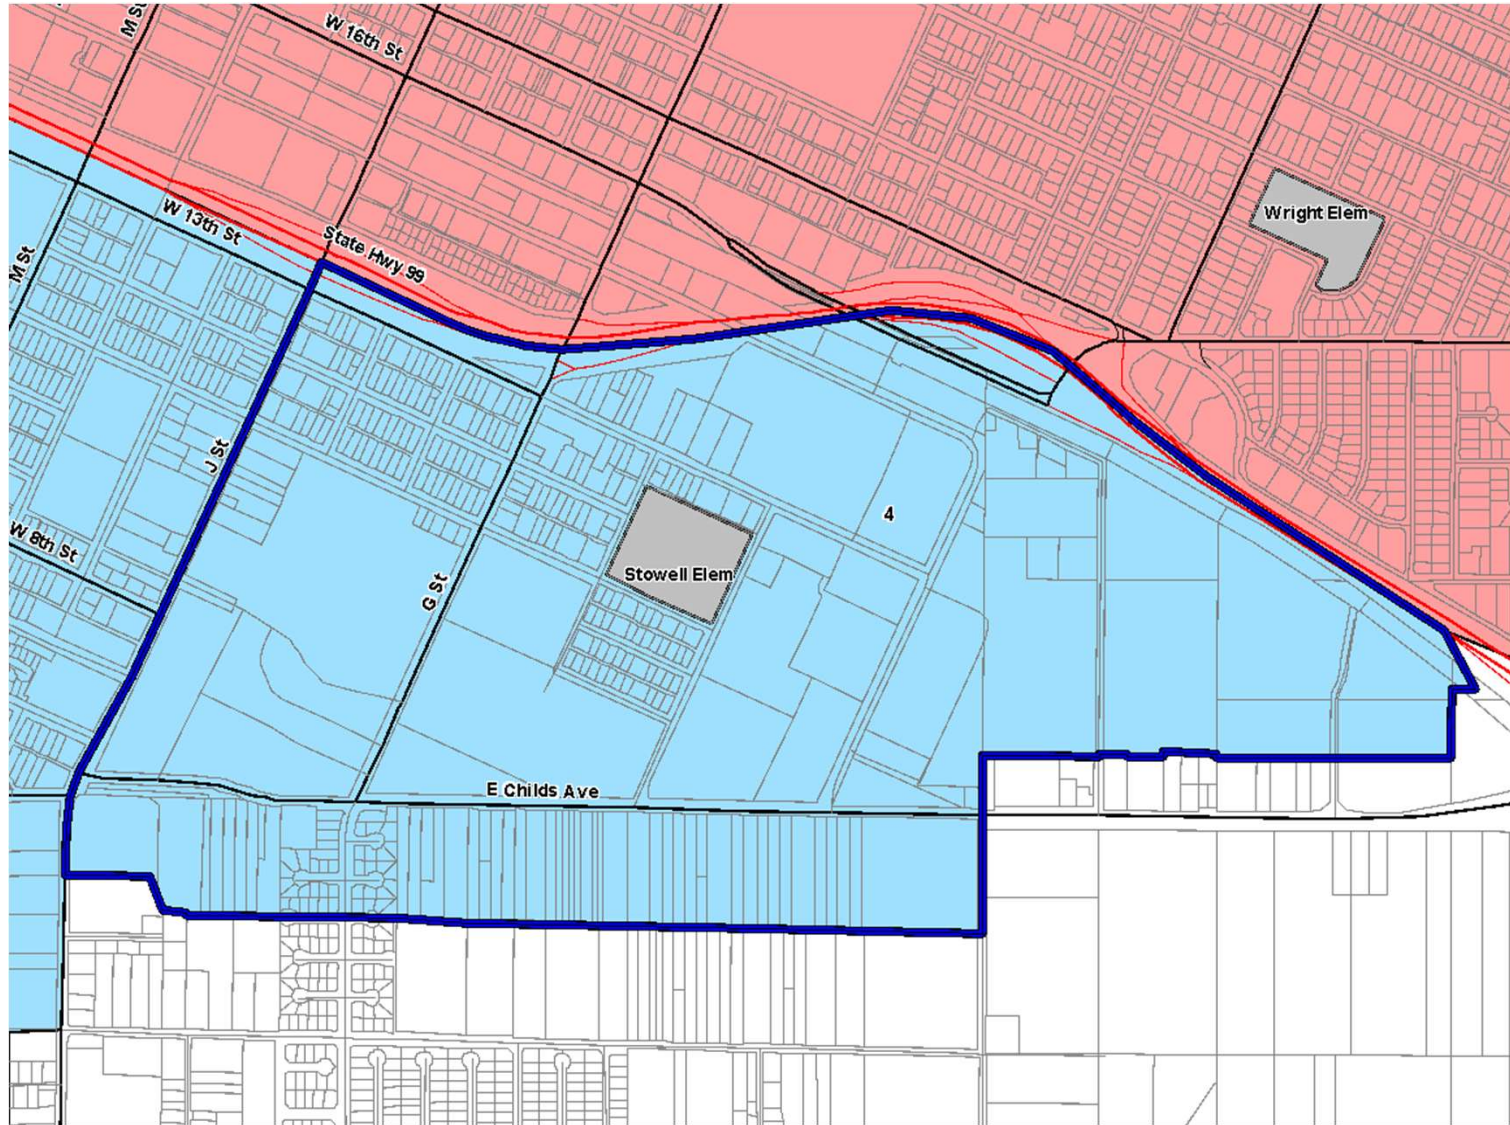

Proposed Middle School Map

Fall 2026

Grade 7-8 Student Impacts

Area 1: 61 from Rivera to Cruickshank

Area 2: 87 from Tenaya to Rivera

Area 3: 14 from Hoover to Rivera

Area 4: 95 from Hoover to Tenaya

Area 5: 216 from Rivera to Tenaya

**Middle School Map
Area #1**

**Current:
Rivera Middle School**

**Proposed:
Cruickshank**

61 Students

**Middle School Map
Area #2**

**Current:
Tenaya**

**Proposed:
Rivera**

87 Students

**Middle School Map
Area #3**

**Current:
Hoover**

**Proposed:
Rivera**

14 Students

**Middle School Map
Area #4**

**Current:
Hoover**

**Proposed:
Tenaya**

95 Students

**Middle School Map
Area #5**

**Current:
Rivera**

**Proposed:
Tenaya**

216 Students