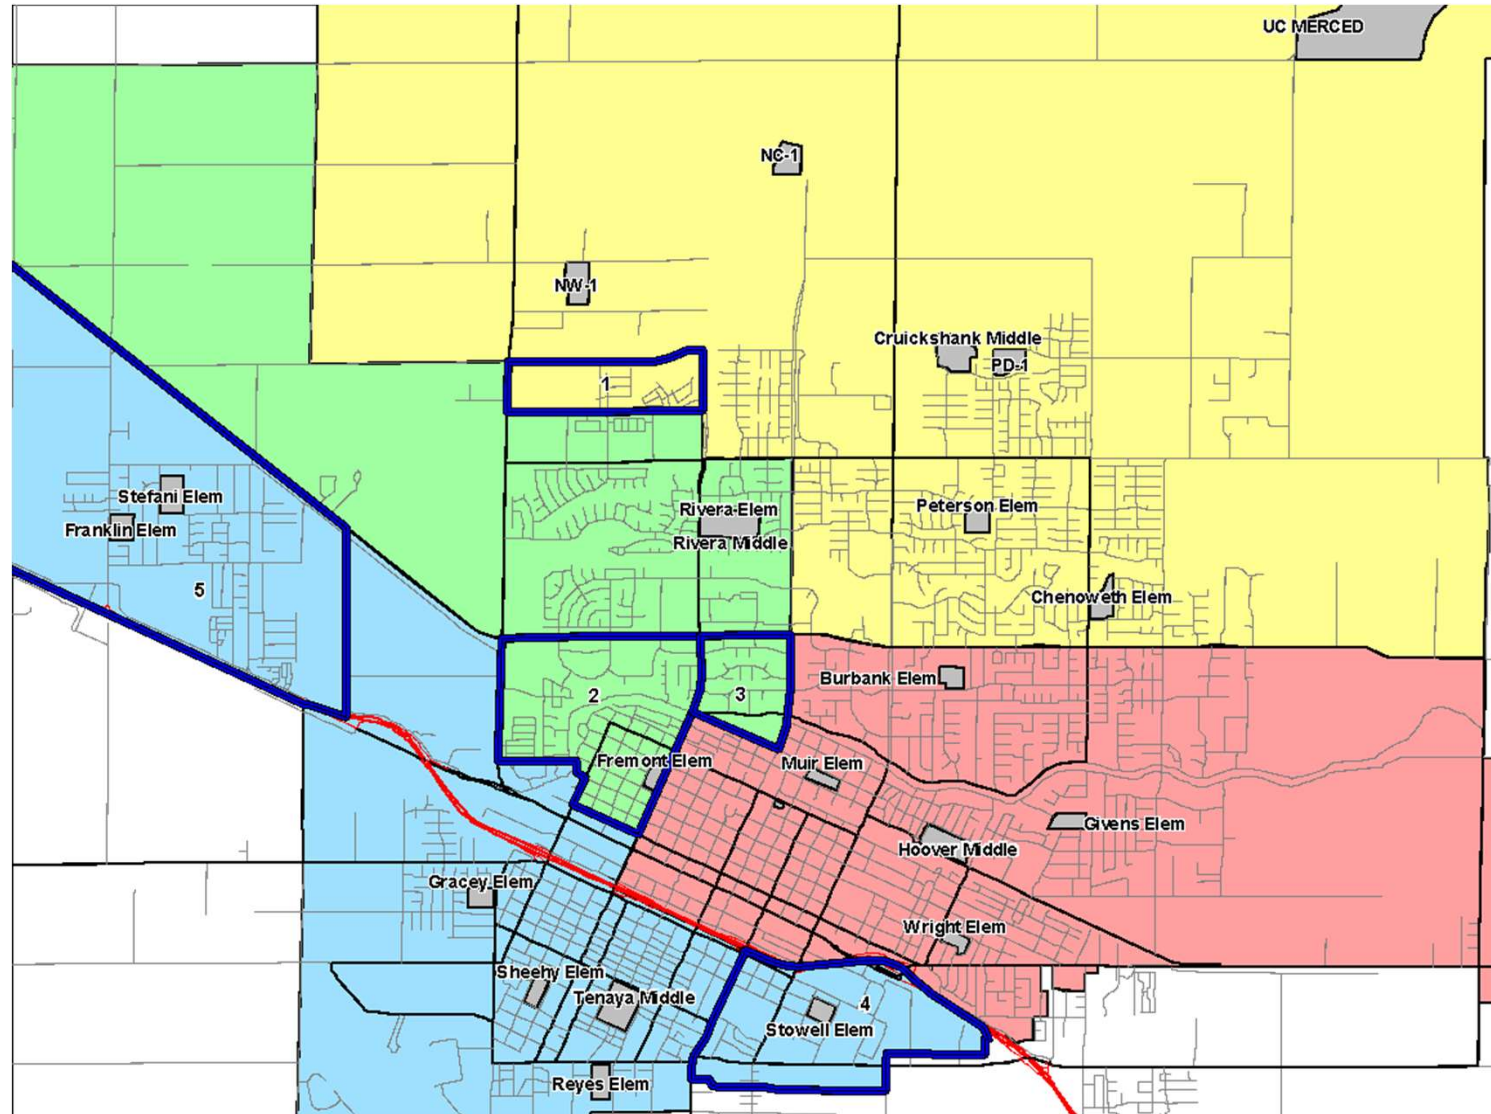

Proposed Middle School Map

Fall 2026

Grade 7-8 Student Impacts

Area 1: 61 from Rivera to Cruickshank

Area 2: 87 from Tenaya to Rivera

Area 3: 14 from Hoover to Rivera

Area 4: 95 from Hoover to Tenaya

Area 5: 216 from Rivera to Tenaya

**Middle School Map
Area #1**

**Current:
Rivera Middle School**

**Proposed:
Cruickshank**

61 Students

**Middle School Map
Area #2**

**Current:
Tenaya**

**Proposed:
Rivera**

87 Students

**Middle School Map
Area #3**

**Current:
Hoover**

**Proposed:
Rivera**

14 Students

**Middle School Map
Area #4**

**Current:
Hoover**

**Proposed:
Tenaya**

95 Students

**Middle School Map
Area #5**

**Current:
Rivera**

**Proposed:
Tenaya**

216 Students