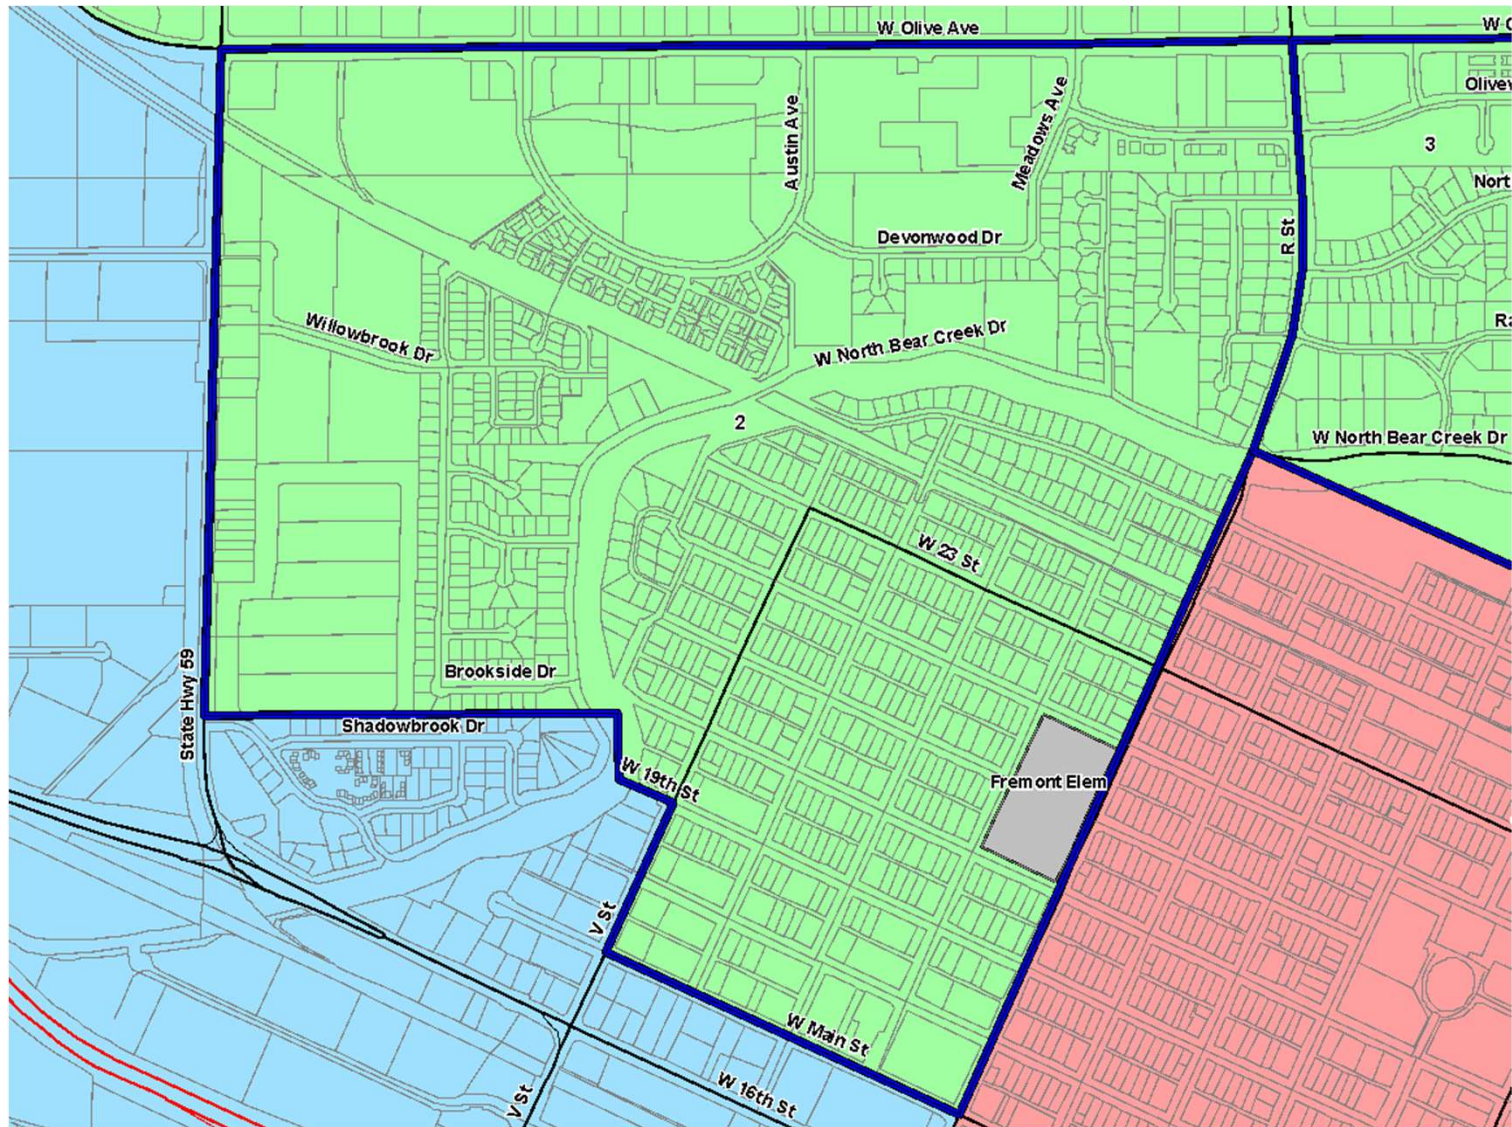

Proposed Middle School Map

Fall 2026

Grade 7-8 Student Impacts

Area 1: 61 from Rivera to Cruickshank

Area 2: 87 from Tenaya to Rivera

Area 3: 14 from Hoover to Rivera

Area 4: 95 from Hoover to Tenaya

Area 5: 216 from Rivera to Tenaya

**Middle School Map
Area #1**

**Current:
Rivera Middle School**

**Proposed:
Cruickshank**

61 Students

**Middle School Map
Area #2**

**Current:
Tenaya**

**Proposed:
Rivera**

87 Students

**Middle School Map
Area #3**

**Current:
Hoover**

**Proposed:
Rivera**

14 Students

**Middle School Map
Area #4**

**Current:
Hoover**

**Proposed:
Tenaya**

95 Students

**Middle School Map
Area #5**

**Current:
Rivera**

**Proposed:
Tenaya**

216 Students