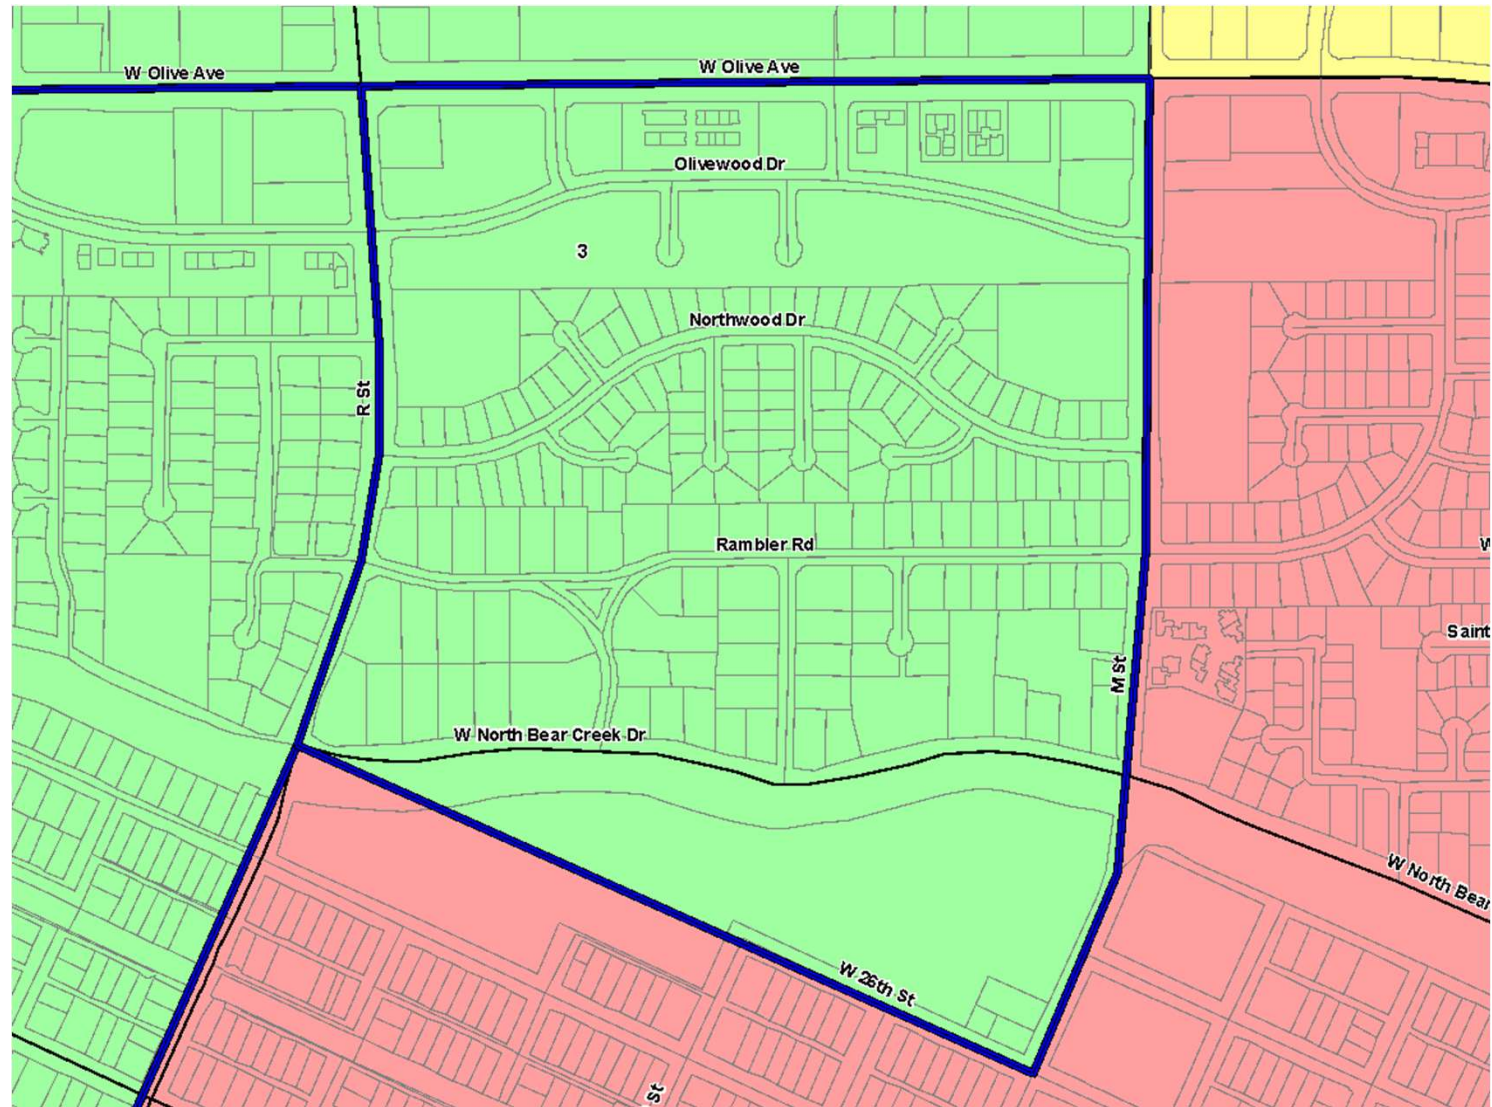

Proposed Middle School Map

Fall 2026

Grade 7-8 Student Impacts

Area 1: 61 from Rivera to Cruickshank

Area 2: 87 from Tenaya to Rivera

Area 3: 14 from Hoover to Rivera

Area 4: 95 from Hoover to Tenaya

Area 5: 216 from Rivera to Tenaya

**Middle School Map
Area #1**

**Current:
Rivera Middle School**

**Proposed:
Cruickshank**

61 Students

**Middle School Map
Area #2**

**Current:
Tenaya**

**Proposed:
Rivera**

87 Students

**Middle School Map
Area #3**

**Current:
Hoover**

**Proposed:
Rivera**

14 Students

**Middle School Map
Area #4**

**Current:
Hoover**

**Proposed:
Tenaya**

95 Students

**Middle School Map
Area #5**

**Current:
Rivera**

**Proposed:
Tenaya**

216 Students