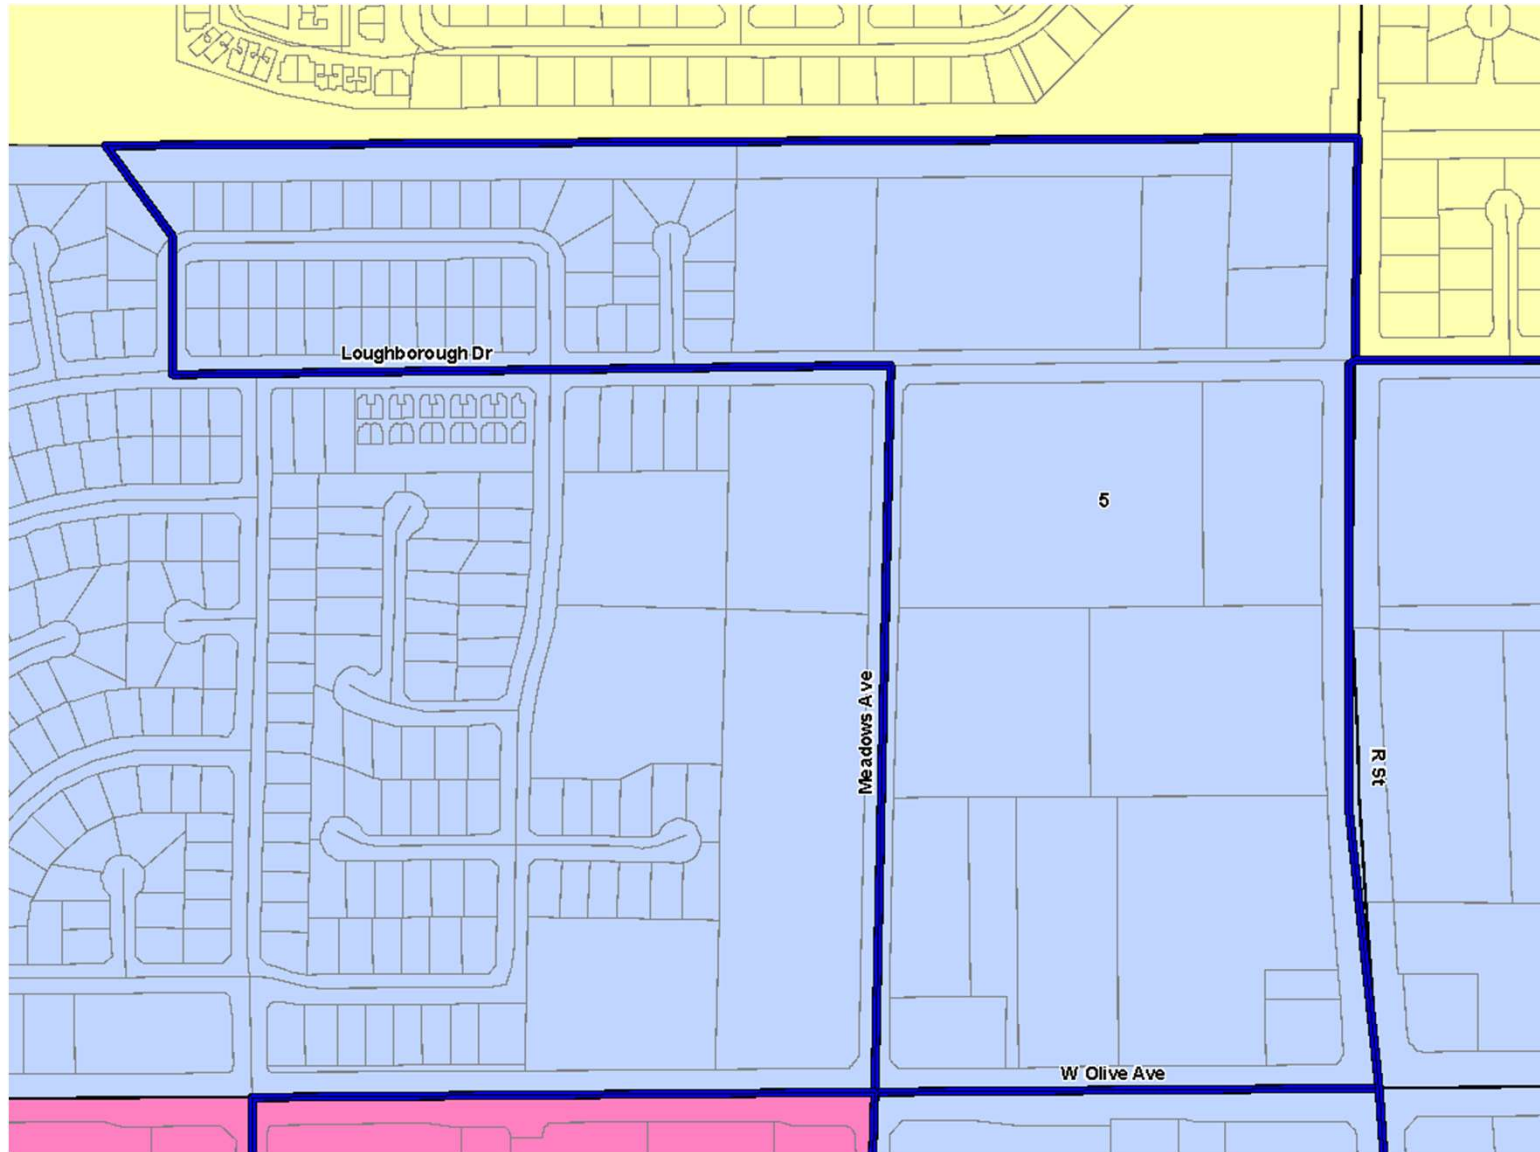

Proposed:
Burbank

66 Students

RED MAP

Elementary Area 3

Current:
Peterson

Proposed:
Chenoweth

105 Students

RED MAP

Elementary Area 4

Current:
Franklin/Stefani

Proposed:
Rivera Elementary

41 Students

RED MAP

Elementary Area 5

Current:
Rivera

Proposed:
Muir

75 Students

RED MAP

Elementary Area 6

Current:
Burbank

Proposed:
Muir

56 Students

RED MAP

Elementary Area 7