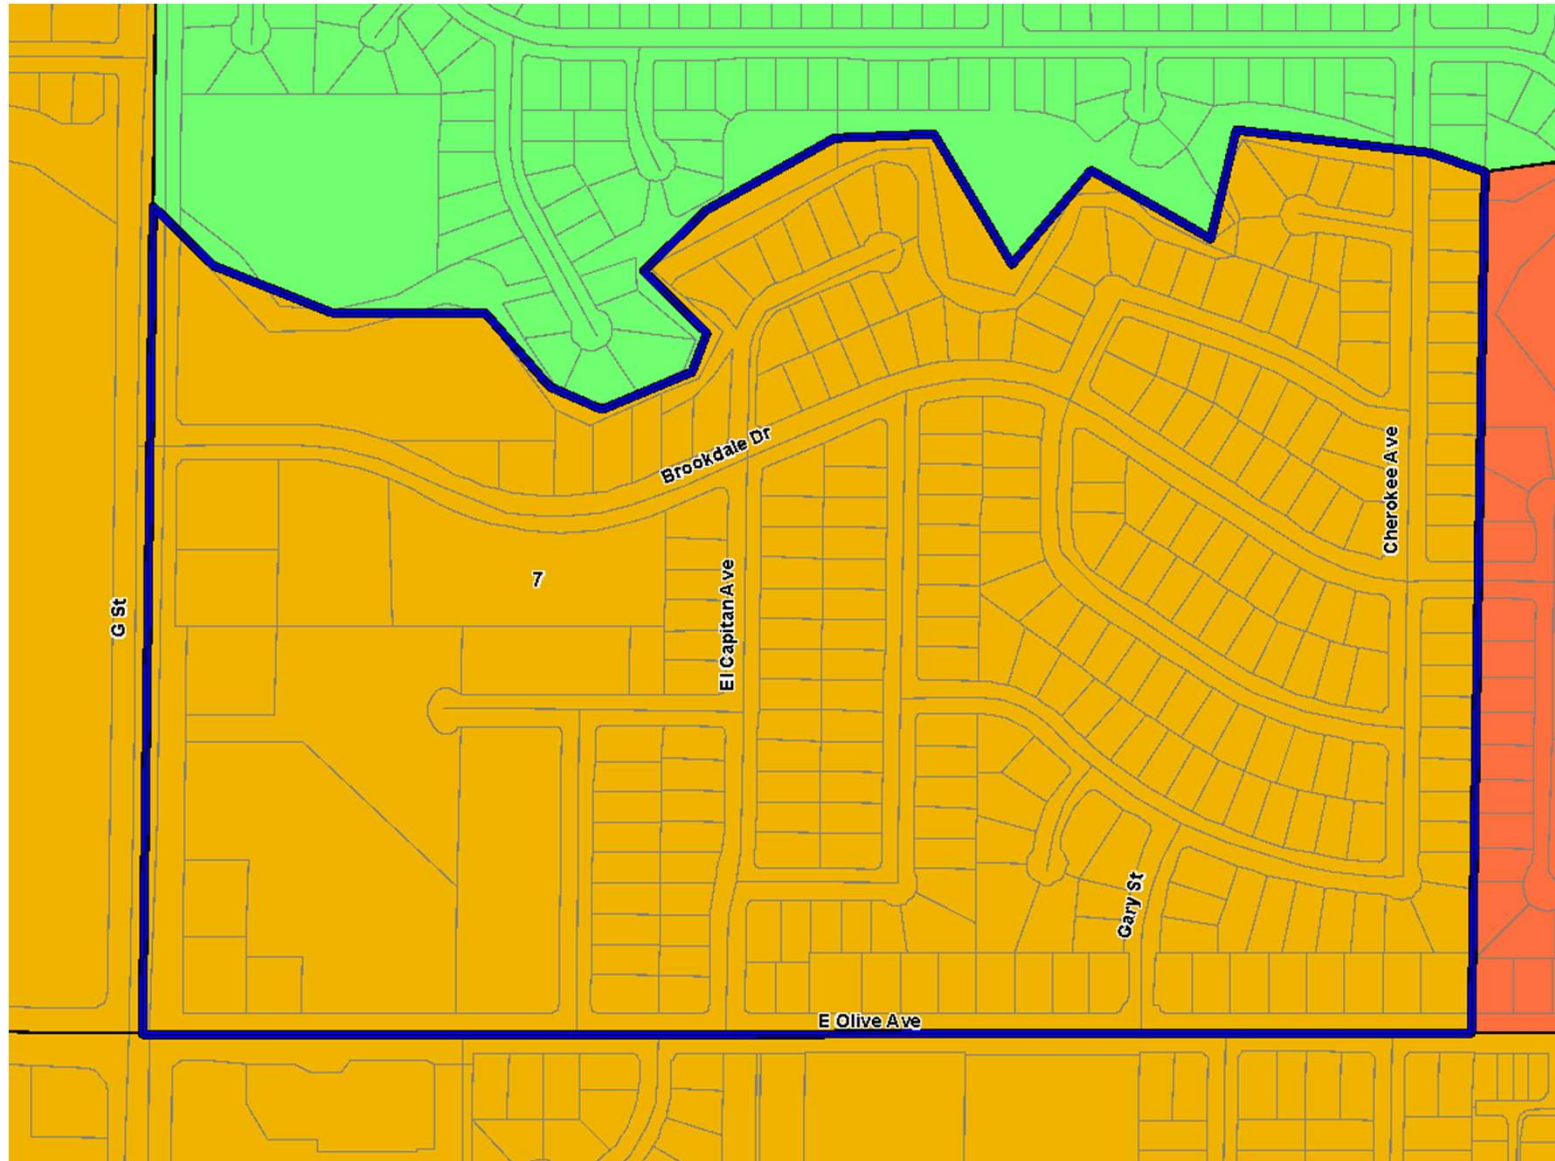

Elementary Area 4

Current:
Franklin/Stefani

Proposed:
Rivera Elementary

41 Students

RED MAP

Elementary Area 5

Current:
Rivera

Proposed:
Muir

75 Students

RED MAP

Elementary Area 6

Current:
Burbank

Proposed:
Muir

56 Students

RED MAP

Elementary Area 7

Current:
Chenoweth

Proposed:
Burbank

123 Students

RED MAP

Elementary Area 8

Current:
Burbank

Proposed:
Muir

52 Students

RED MAP

Elementary Area 9

Current:
Burbank

Proposed:
Givens

119 Students

RED MAP

Elementary Areas 10 & 11

REMOVED BY
MCSD BOUNDARY
ADJUSTMENT COMMITTEE