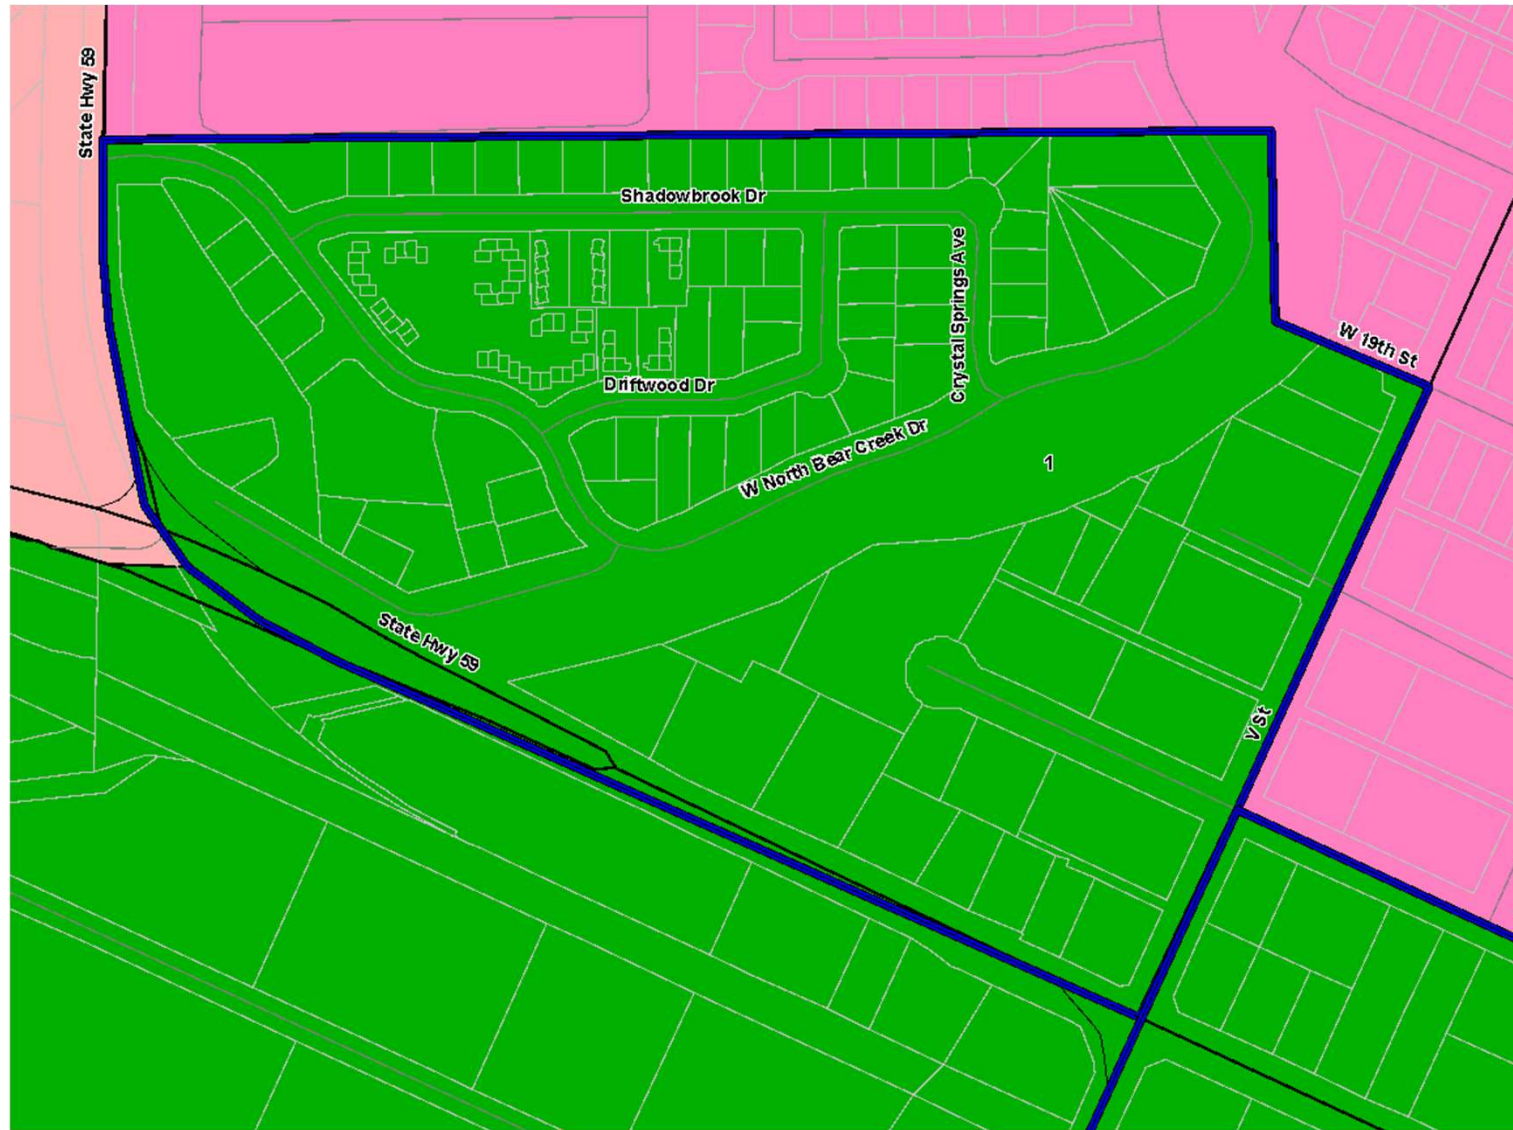

RED MAP

TK-6 Student Impacts

- Area 1: 75 from Fremont to Gracey
- Area 2: 66 from Rivera to Burbank
- Area 3: 105 from Peterson to Chenoweth
- Area 4: 41 from Franklin/Stefani to Rivera
- Area 5: 75 from Rivera to Muir
- Area 6: 56 from Burbank to Muir
- Area 7: 123 from Chenoweth to Burbank
- Area 8: 52 from Burbank to Muir
- Area 9: 119 from Burbank to Givens
- Area 12: 85 from Gracey to Sheehy
- Area 13: 126 from Muir to Stowell
- Area 14: 117 from Stowell to Reyes
- Area 15: 65 from Givens to Wright
- Area 16: 29 from Muir to Wright
- Area 17: 59 from Muir to Fremont
- Area 18: 9 from Givens to Chenoweth

RED MAP

Elementary Area 1

Current:
Fremont

Proposed:
Gracey

75 Students

RED MAP

Elementary Area 2

Current:
Rivera

Proposed:
Burbank

66 Students

RED MAP

Elementary Area 3

Current:
Peterson

Proposed:
Chenoweth

105 Students

RED MAP

Elementary Area 4

Current:
Franklin/Stefani

Proposed:
Rivera Elementary

41 Students

RED MAP

Elementary Area 5

Current:
Rivera

Proposed:
Muir