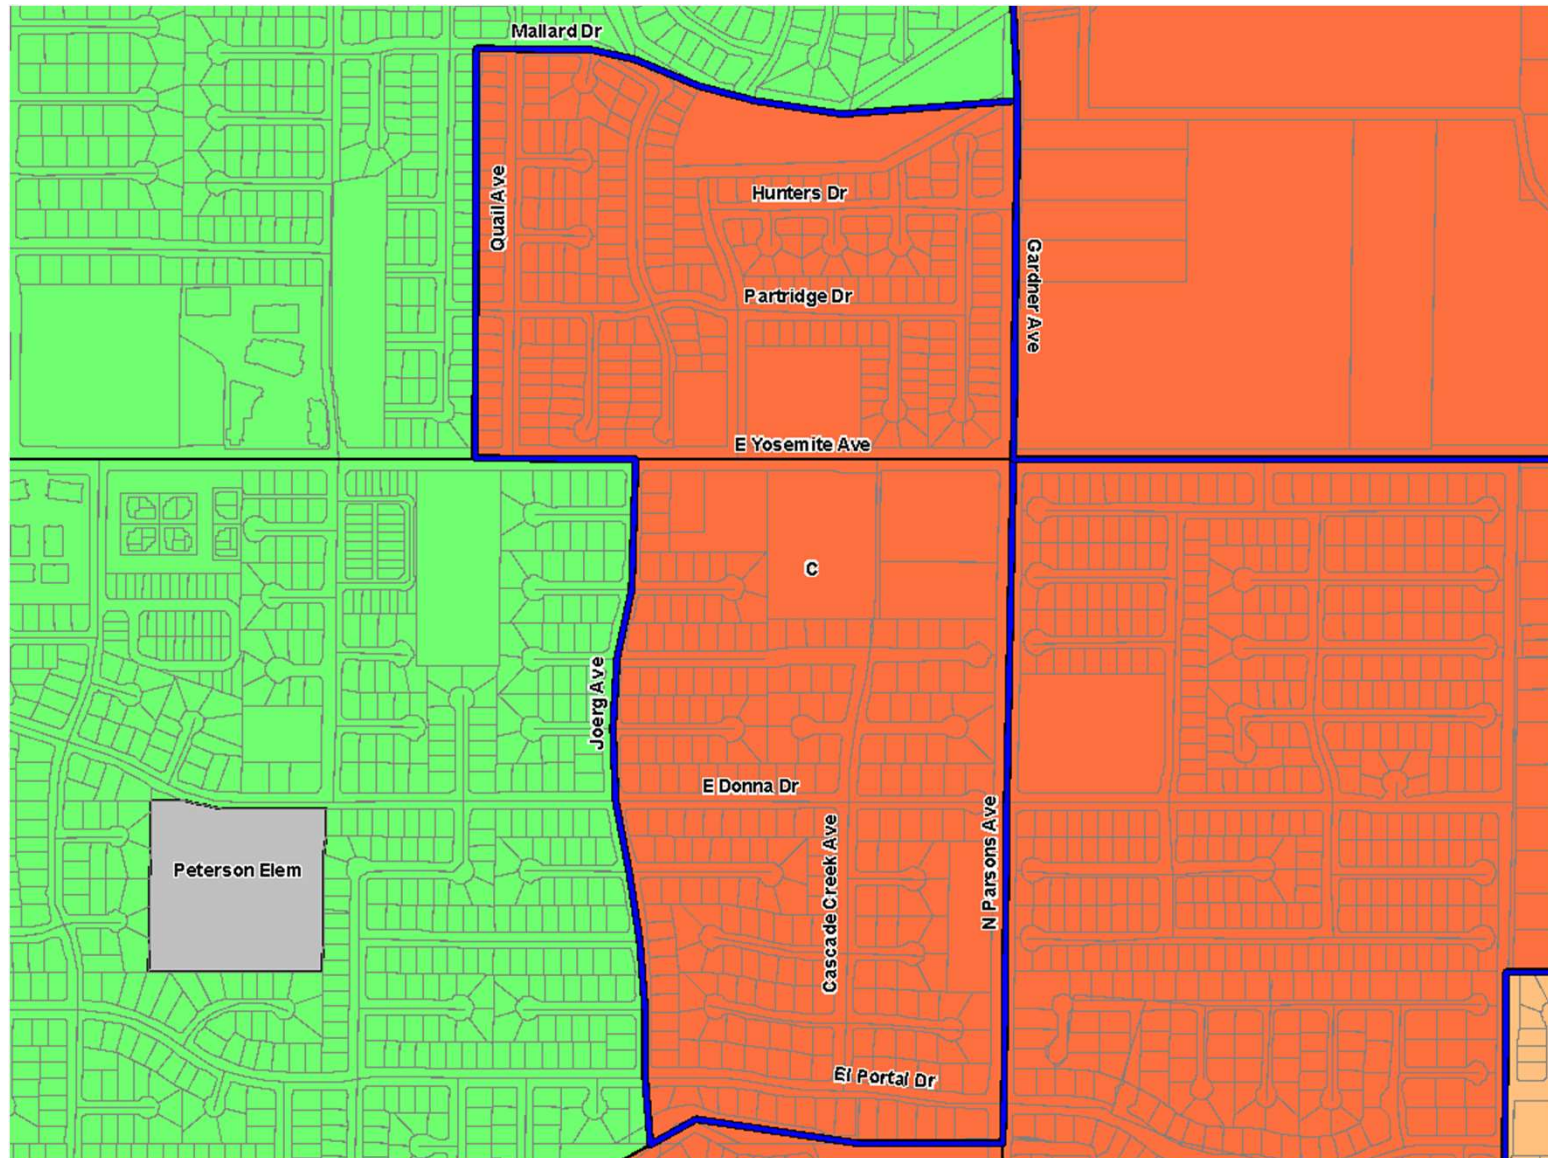

RED MAP

TK-6 Student Impacts

- Area 1: 75 from Fremont to Gracey
- Area 2: 66 from Rivera to Burbank
- Area 3: 105 from Peterson to Chenoweth
- Area 4: 41 from Franklin/Stefani to Rivera
- Area 5: 75 from Rivera to Muir
- Area 6: 56 from Burbank to Muir
- Area 7: 123 from Chenoweth to Burbank
- Area 8: 52 from Burbank to Muir
- Area 9: 119 from Burbank to Givens
- Area 12: 85 from Gracey to Sheehy
- Area 13: 126 from Muir to Stowell
- Area 14: 117 from Stowell to Reyes
- Area 15: 65 from Givens to Wright
- Area 16: 29 from Muir to Wright
- Area 17: 59 from Muir to Fremont
- Area 18: 9 from Givens to Chenoweth

RED MAP

Elementary Area 1

Current:
Fremont

Proposed:
Gracey

75 Students

RED MAP

Elementary Area 2

Current:
Rivera

Proposed:
Burbank

66 Students

RED MAP

Elementary Area 3

Current:
Peterson

Proposed:
Chenoweth

105 Students

RED MAP

Elementary Area 4

Current:
Franklin/Stefani

Proposed:
Rivera Elementary

41 Students

RED MAP

Elementary Area 5

Current:
Rivera

Proposed:
Muir