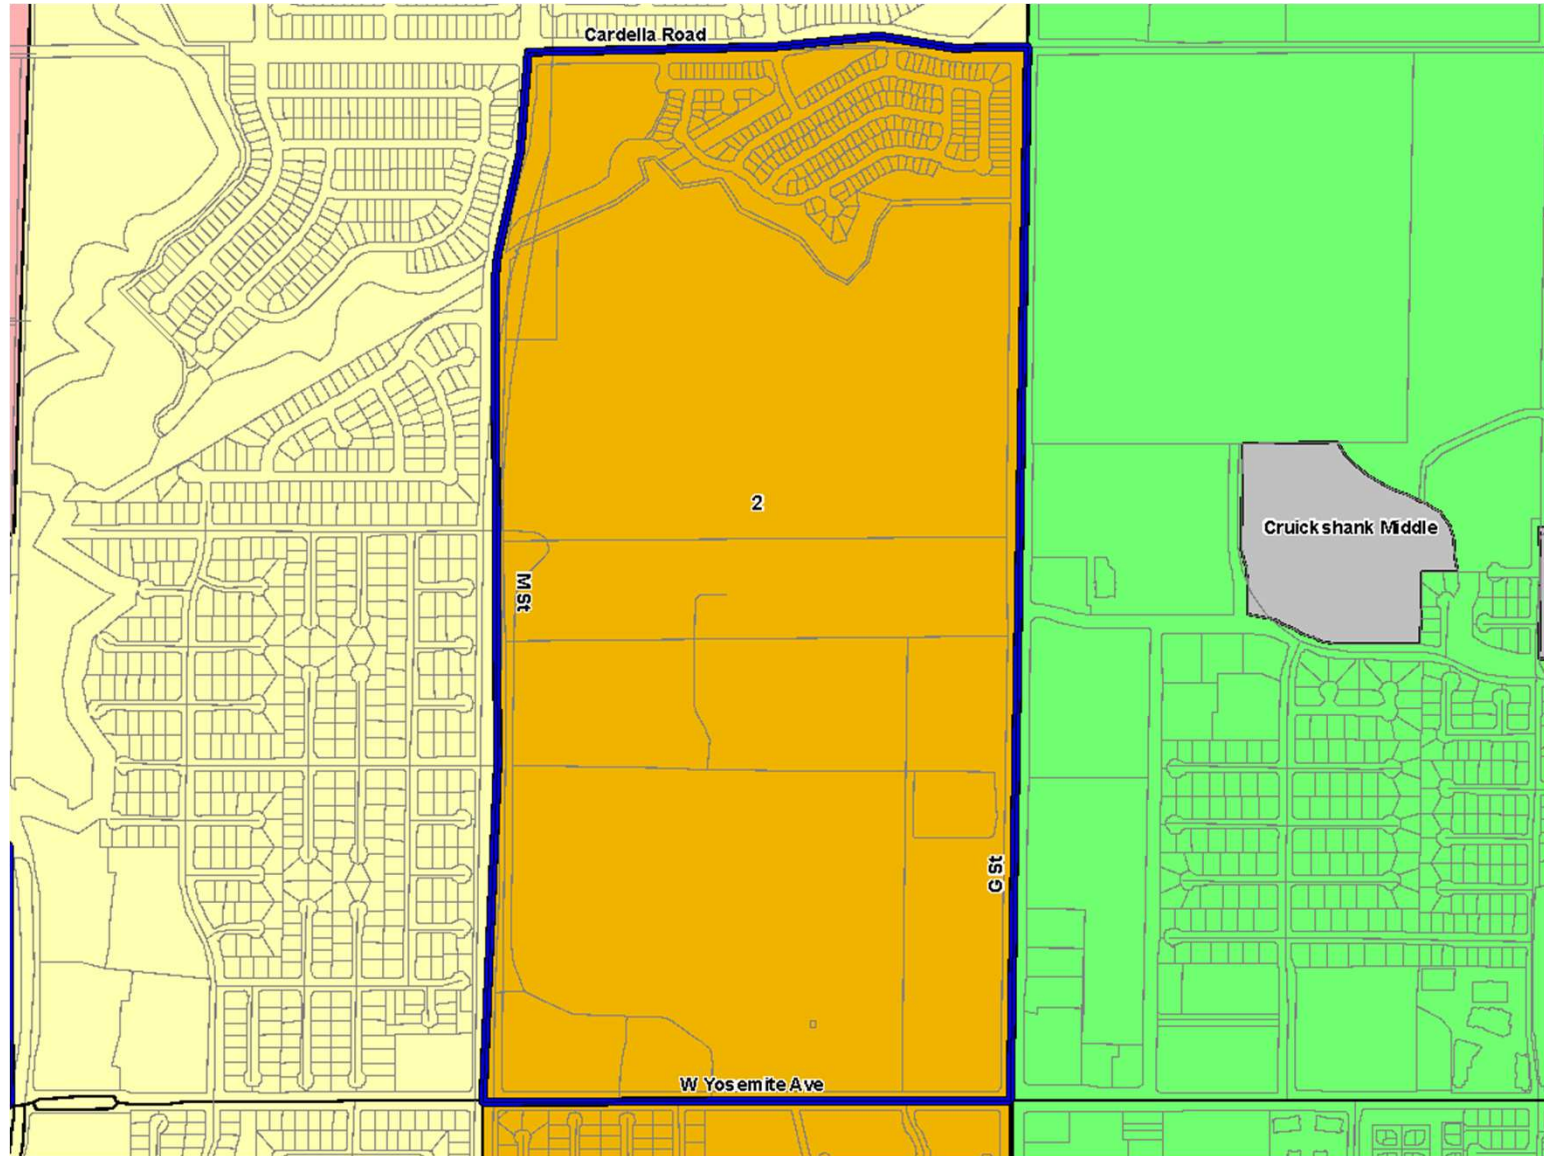

RED MAP

TK-6 Student Impacts

- Area 1: 75 from Fremont to Gracey
- Area 2: 66 from Rivera to Burbank
- Area 3: 105 from Peterson to Chenoweth
- Area 4: 41 from Franklin/Stefani to Rivera
- Area 5: 75 from Rivera to Muir
- Area 6: 56 from Burbank to Muir
- Area 7: 123 from Chenoweth to Burbank
- Area 8: 52 from Burbank to Muir
- Area 9: 119 from Burbank to Givens
- Area 12: 85 from Gracey to Sheehy
- Area 13: 126 from Muir to Stowell
- Area 14: 117 from Stowell to Reyes
- Area 15: 65 from Givens to Wright
- Area 16: 29 from Muir to Wright
- Area 17: 59 from Muir to Fremont
- Area 18: 9 from Givens to Chenoweth

RED MAP

Elementary Area 1

Current:
Fremont

Proposed:
Gracey

75 Students

RED MAP

Elementary Area 2

Current:
Rivera

Proposed:
Burbank

66 Students

RED MAP

Elementary Area 3

Current:
Peterson

Proposed:
Chenoweth

105 Students

RED MAP