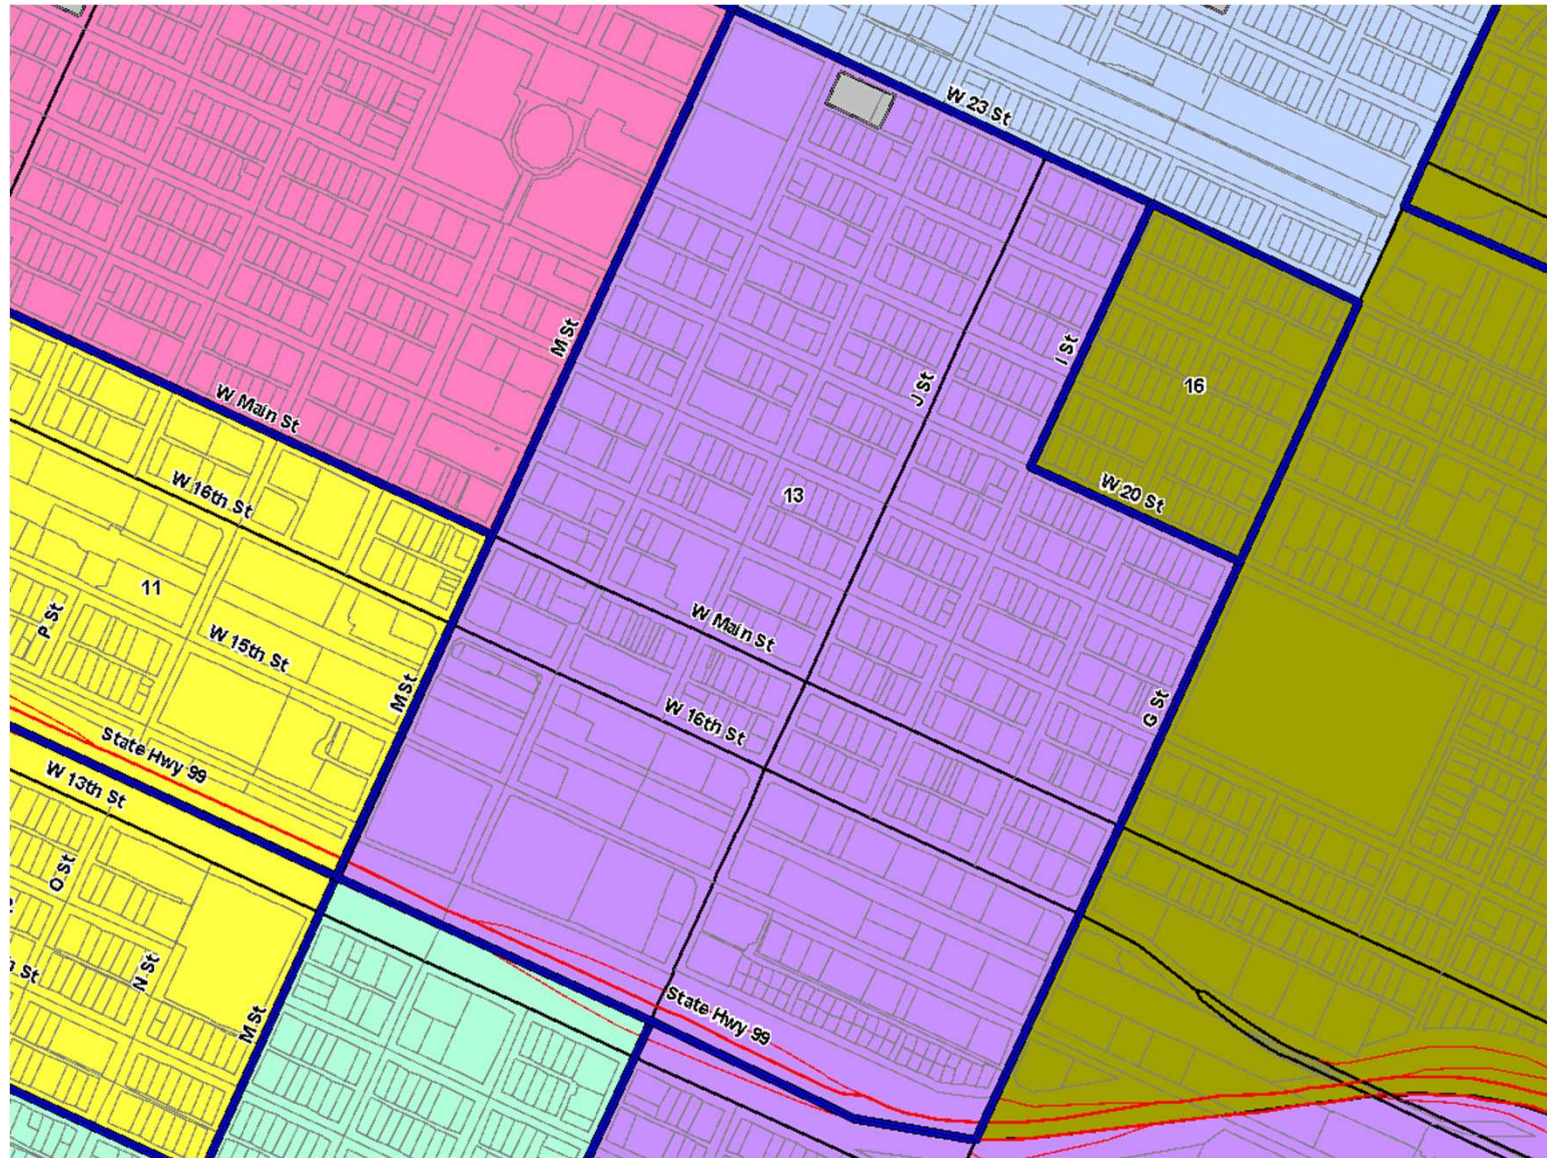

RED MAP

Elementary Area 9

Current:
Burbank

Proposed:
Givens

119 Students

RED MAP

Elementary Areas 10 & 11

REMOVED BY
MCSD BOUNDARY
ADJUSTMENT COMMITTEE

RED MAP

Elementary Area 12

Current:
Gracey

Proposed:
Sheehy

85 Students

RED MAP

Elementary Area 13

Current:

Muir

Proposed:

Stowell

126 Students

RED MAP

Elementary Area 14

Current:
Stowell

Proposed:
Reyes

117 Students

RED MAP

Elementary Area 15

Current:
Givens

Proposed:
Wright

65 Students

RED MAP

Elementary Area 16