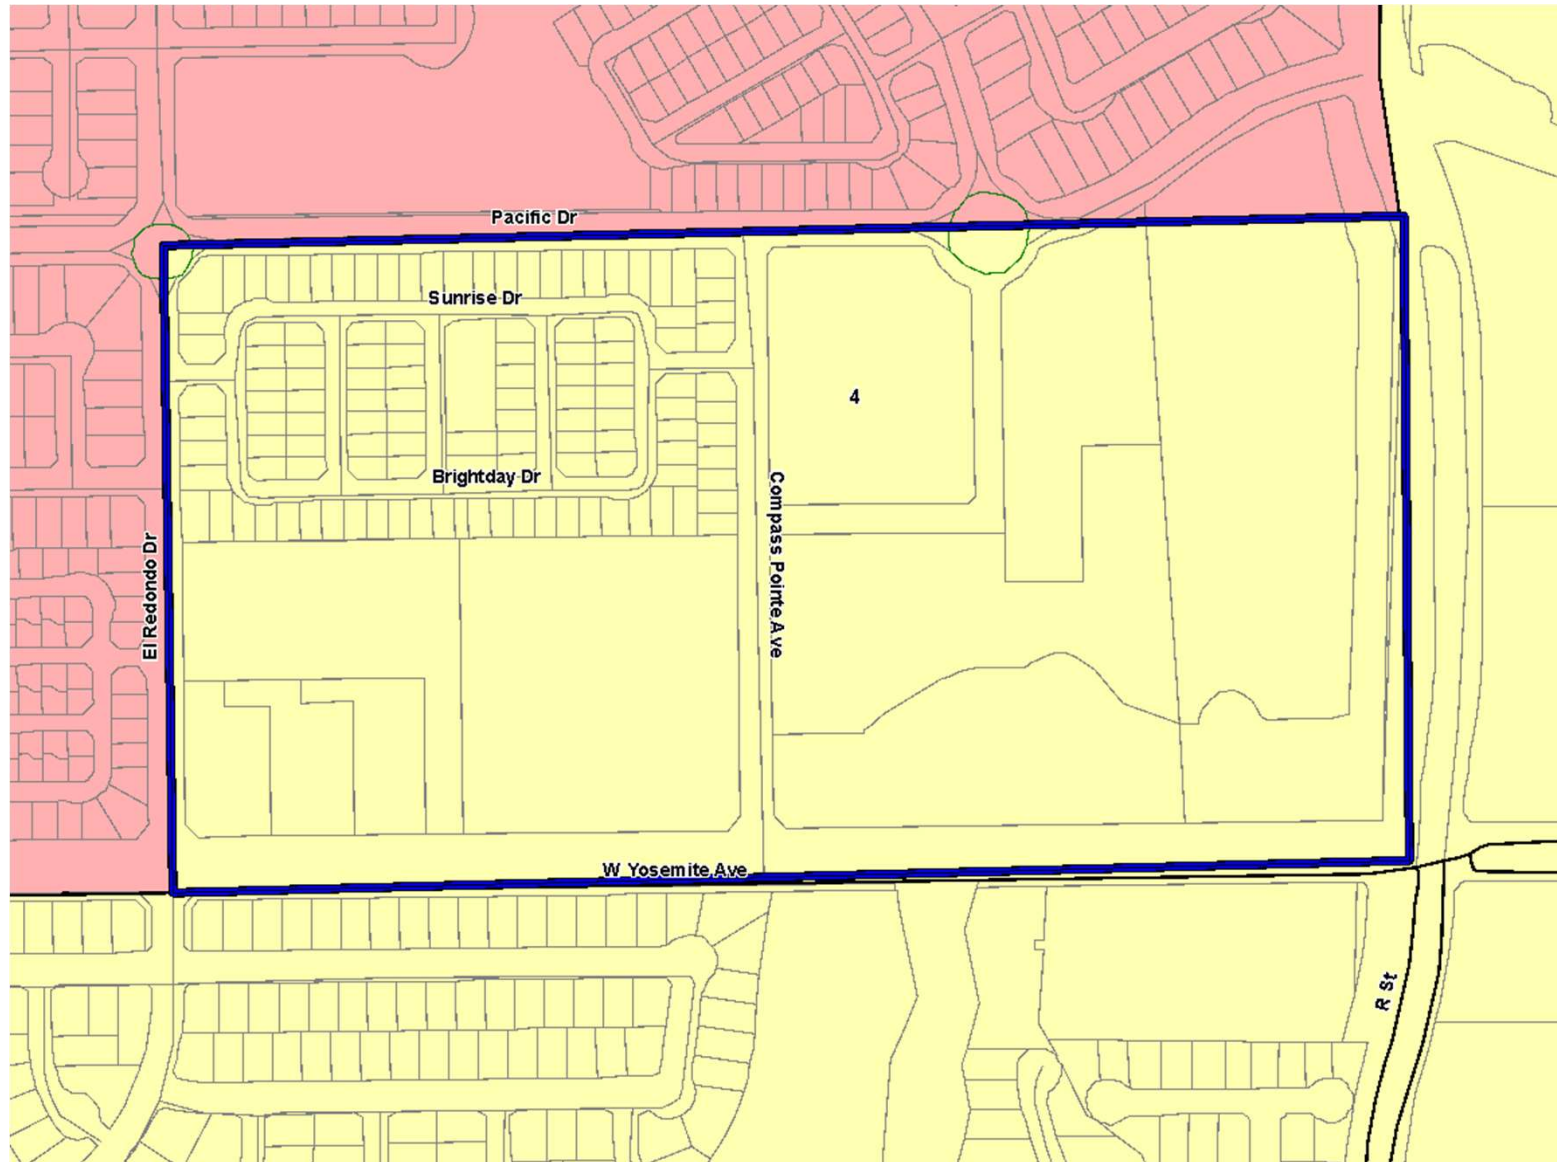

RED MAP

Elementary Area 1

Current:
Fremont

Proposed:
Gracey

75 Students

RED MAP

Elementary Area 2

Current:
Rivera

Proposed:
Burbank

66 Students

RED MAP

Elementary Area 3

Current:
Peterson

Proposed:
Chenoweth

105 Students

RED MAP

Elementary Area 4

Current:
Franklin/Stefani

Proposed:
Rivera Elementary

41 Students

RED MAP

Elementary Area 5

Current:
Rivera

Proposed:
Muir

75 Students

RED MAP

Elementary Area 6

Current:
Burbank

Proposed:
Muir

56 Students

RED MAP

Elementary Area 7