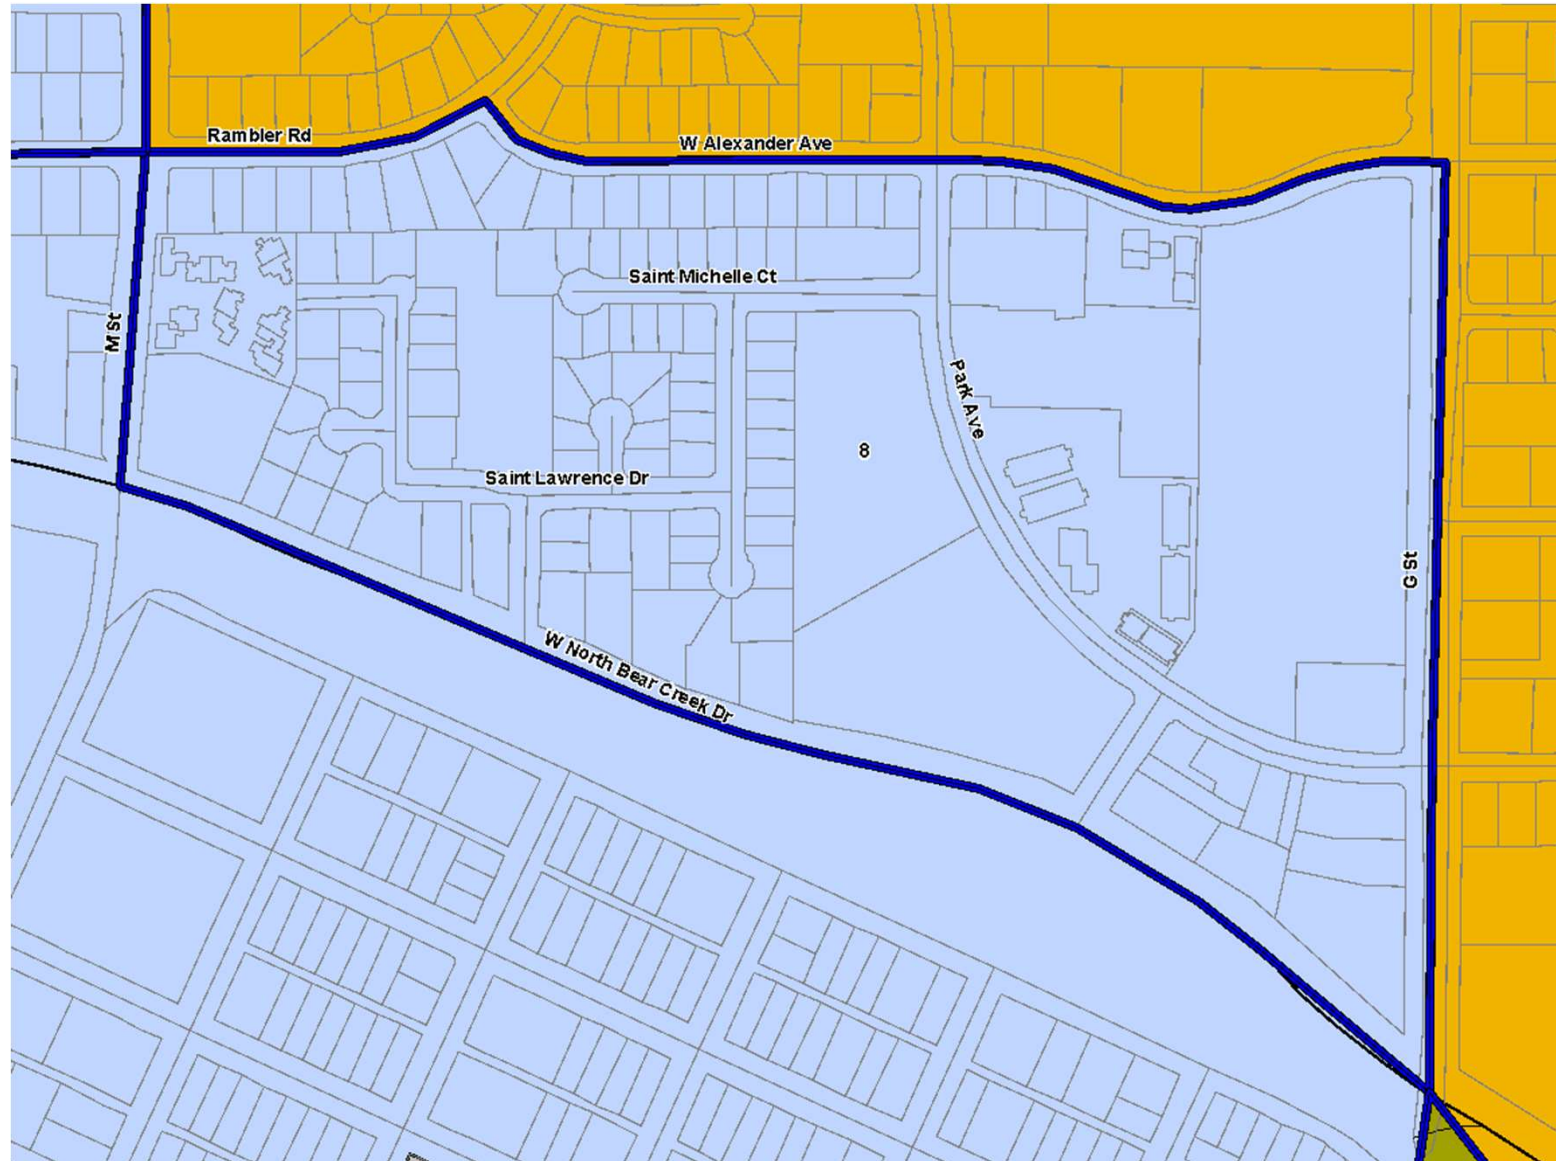

75 Students

RED MAP

Elementary Area 6

Current:
Burbank

Proposed:
Muir

56 Students

RED MAP

Elementary Area 7

Current:
Chenoweth

Proposed:
Burbank

123 Students

RED MAP

Elementary Area 8

Current:
Burbank

Proposed:
Muir

52 Students

RED MAP

Elementary Area 9

Current:
Burbank

Proposed:
Givens

119 Students

RED MAP

Elementary Areas 10 & 11

REMOVED BY
MCSD BOUNDARY
ADJUSTMENT COMMITTEE

RED MAP

Elementary Area 12

Current:
Gracey

Proposed:
Sheehy

85 Students

RED MAP

Elementary Area 13

Current: