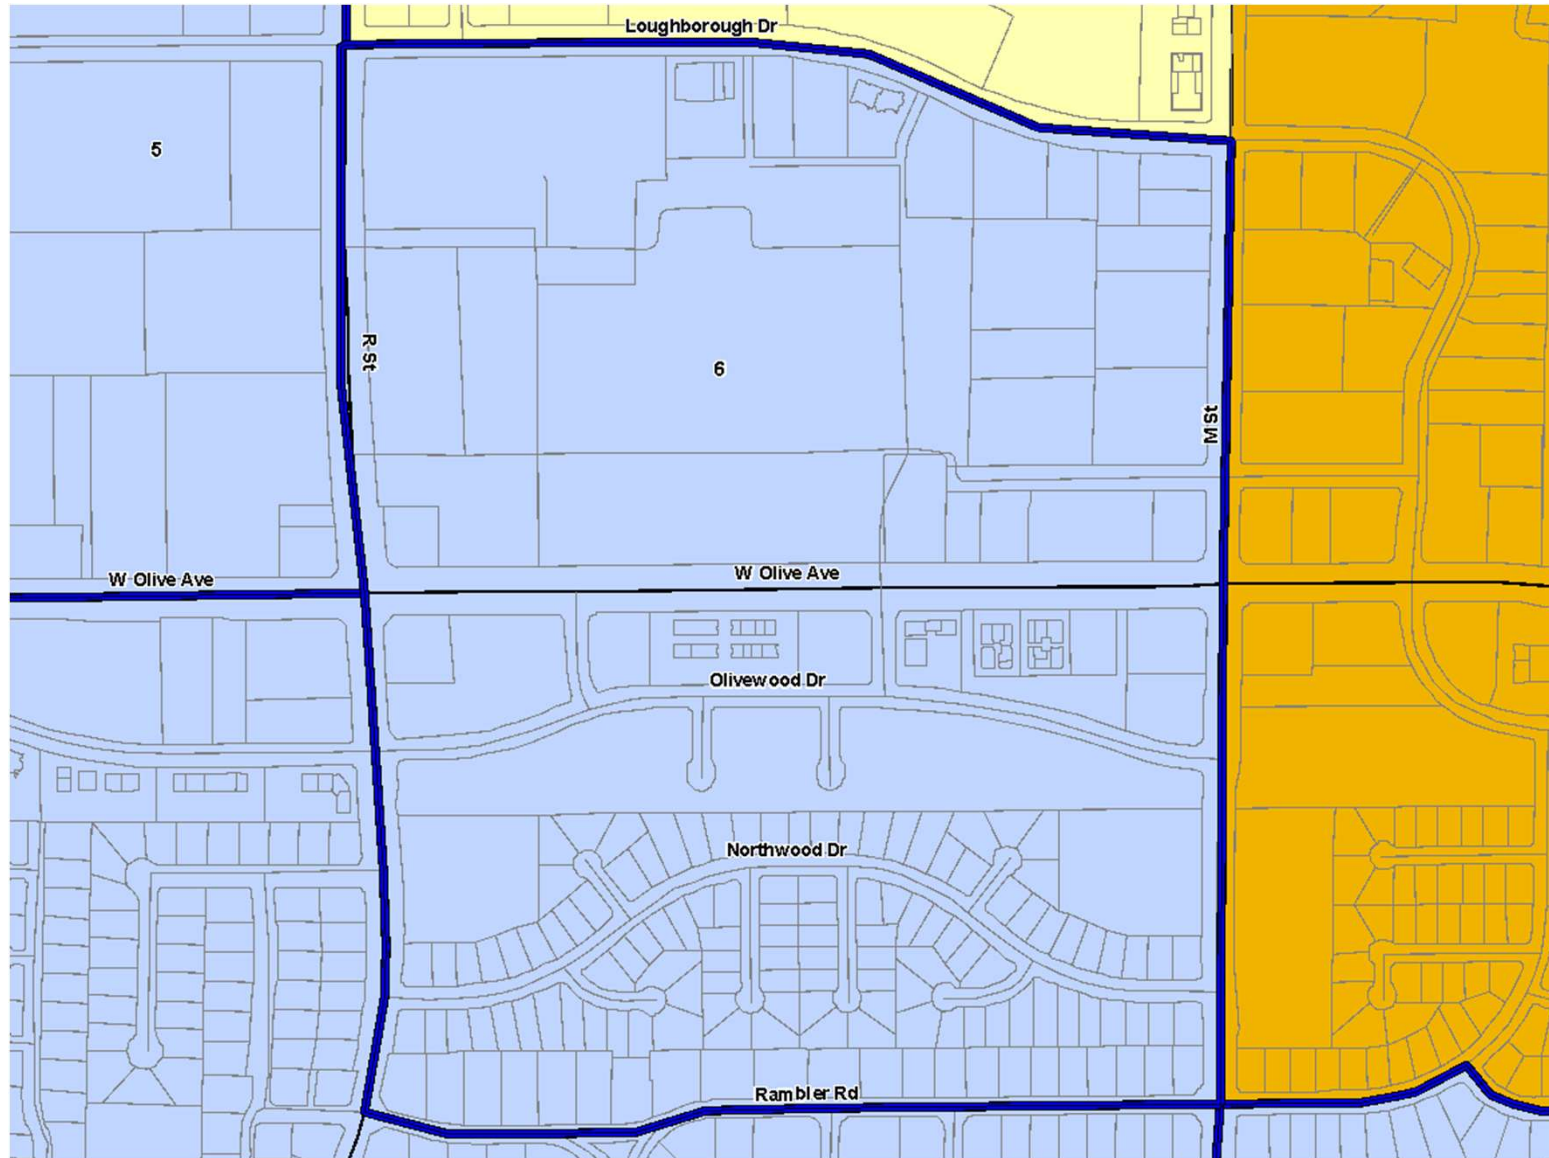

75 Students

RED MAP

Elementary Area 6

Current:
Burbank

Proposed:
Muir

56 Students

RED MAP

Elementary Area 7

Current:
Chenoweth

Proposed:
Burbank

123 Students

RED MAP

Elementary Area 8

Current:
Burbank

Proposed:
Muir

52 Students

RED MAP

Elementary Area 9

Current:
Burbank

Proposed:
Givens

119 Students

RED MAP

Elementary Areas 10 & 11

REMOVED BY
MCSD BOUNDARY
ADJUSTMENT COMMITTEE