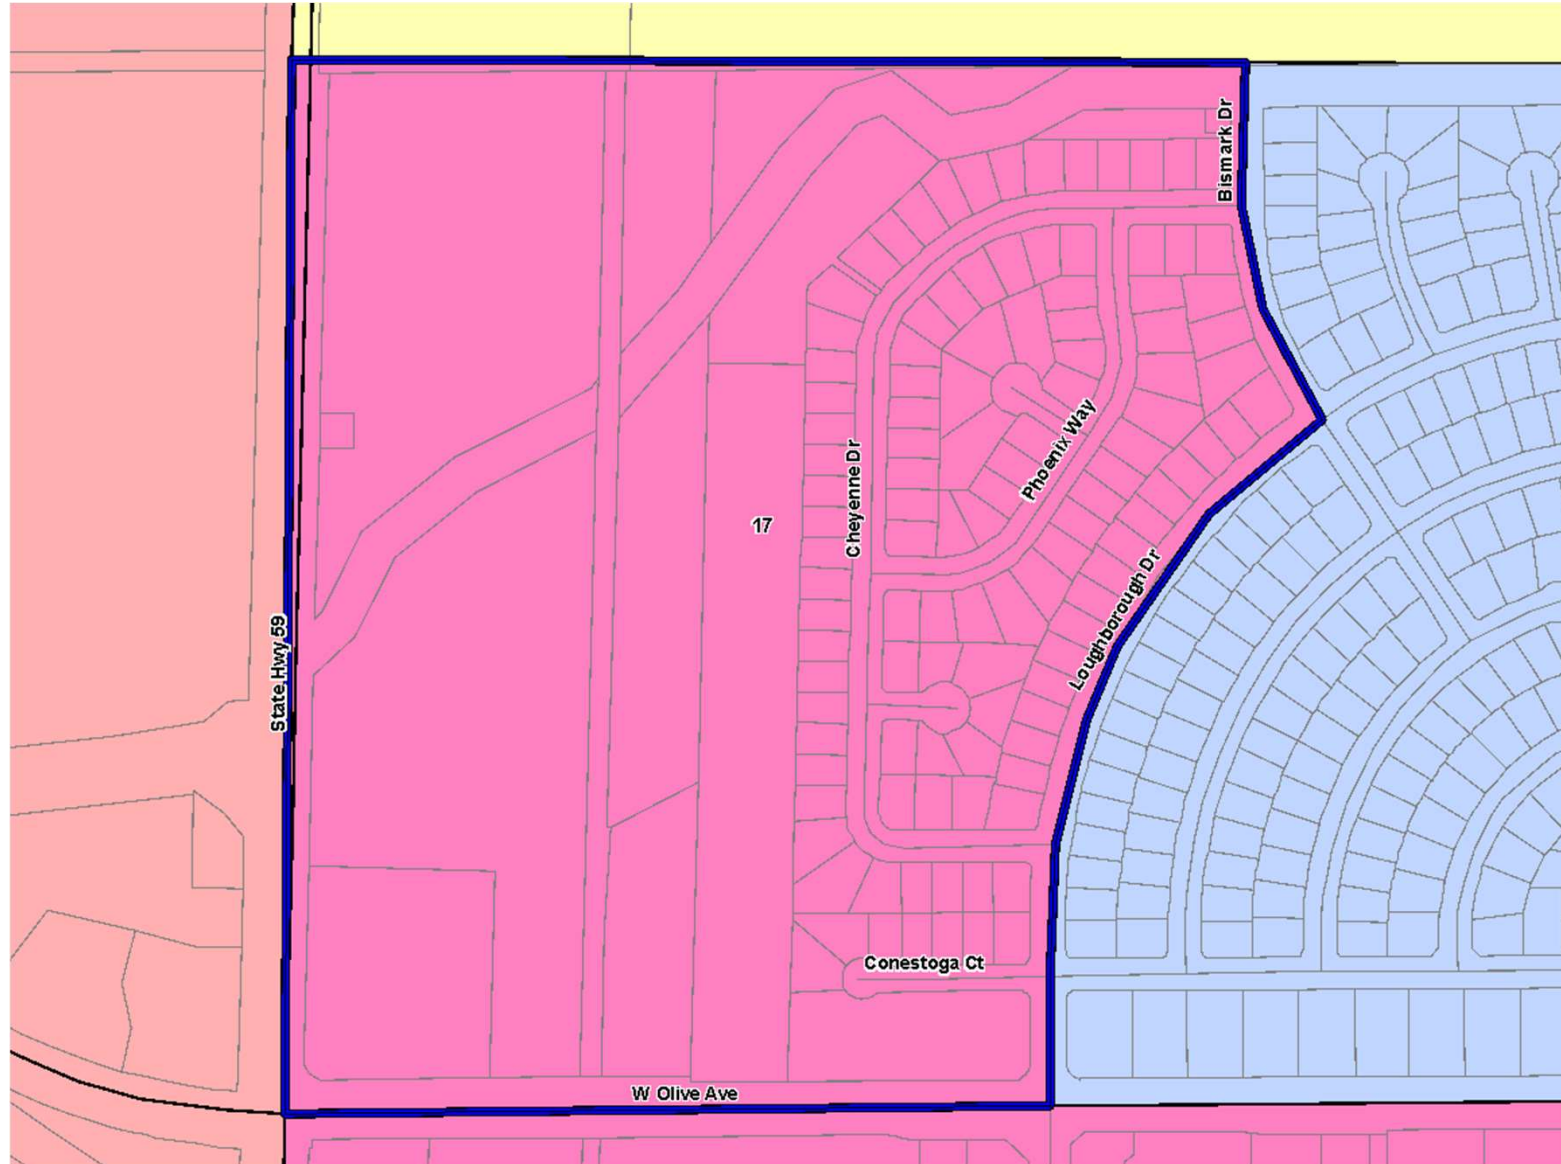

117 Students

RED MAP

Elementary Area 15

Current:
Givens

Proposed:
Wright

65 Students

RED MAP

Elementary Area 16

Current:

Muir

Proposed:

Wright

29 Students

RED MAP

Elementary Area 17

Current:

Muir

Proposed:

Fremont

59 Students

RED MAP

Elementary Area 18

Current:
Givens

Proposed:
Chenoweth