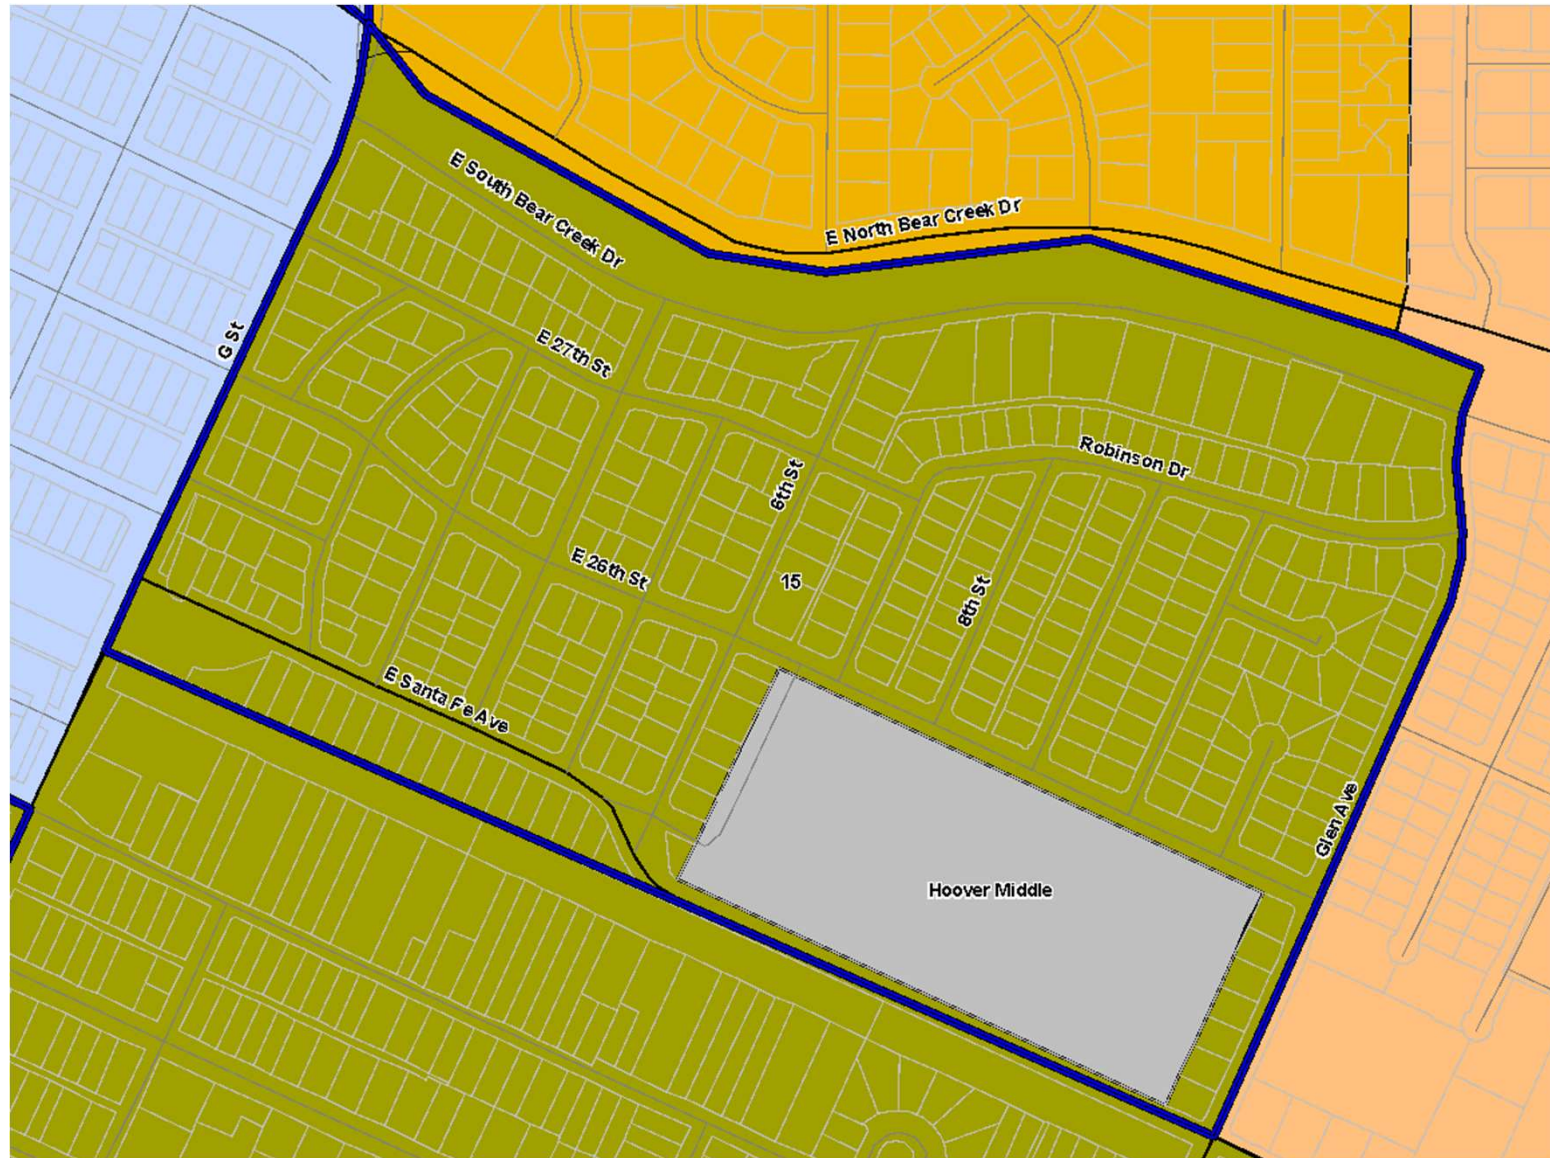

Muir

Proposed:

Stowell

126 Students

RED MAP

Elementary Area 14

Current:
Stowell

Proposed:
Reyes

117 Students

RED MAP

Elementary Area 15

Current:
Givens

Proposed:
Wright

65 Students

RED MAP

Elementary Area 16

Current:

Muir

Proposed:

Wright

29 Students

RED MAP

Elementary Area 17

Current:

Muir

Proposed:

Fremont

59 Students

RED MAP

Elementary Area 18

Current:
Givens

Proposed:
Chenoweth