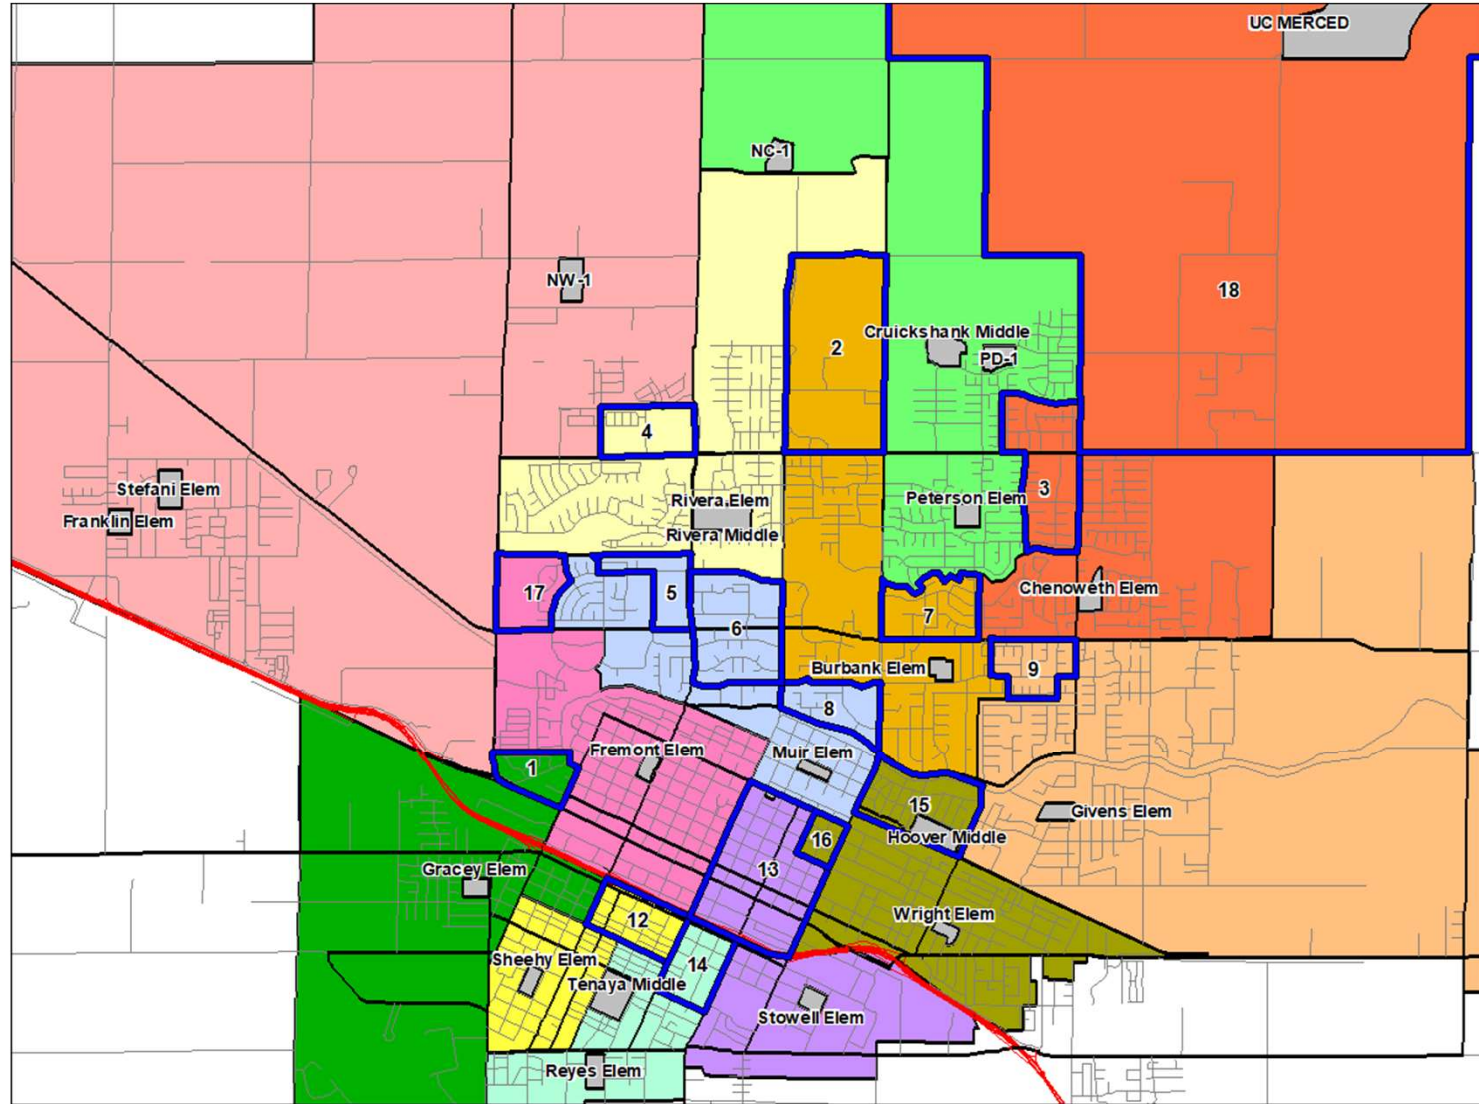

RED MAP

TK-6 Student Impacts

- Area 1: 75 from Fremont to Gracey
- Area 2: 66 from Rivera to Burbank
- Area 3: 105 from Peterson to Chenoweth
- Area 4: 41 from Franklin/Stefani to Rivera
- Area 5: 75 from Rivera to Muir
- Area 6: 56 from Burbank to Muir
- Area 7: 123 from Chenoweth to Burbank
- Area 8: 52 from Burbank to Muir
- Area 9: 119 from Burbank to Givens
- Area 12: 85 from Gracey to Sheehy
- Area 13: 126 from Muir to Stowell
- Area 14: 117 from Stowell to Reyes
- Area 15: 65 from Givens to Wright
- Area 16: 29 from Muir to Wright
- Area 17: 59 from Muir to Fremont
- Area 18: 9 from Givens to Chenoweth

RED MAP

Elementary Area 1

Current:
Fremont

Proposed:
Gracey

75 Students

RED MAP

Elementary Area 2

Current:
Rivera

Proposed:
Burbank

66 Students

RED MAP

Elementary Area 3

Current:
Peterson

Proposed:
Chenoweth

105 Students

RED MAP

Elementary Area 4

Current:
Franklin/Stefani

Proposed:
Rivera Elementary

41 Students

RED MAP

Elementary Area 5

Current:
Rivera

Proposed:
Muir