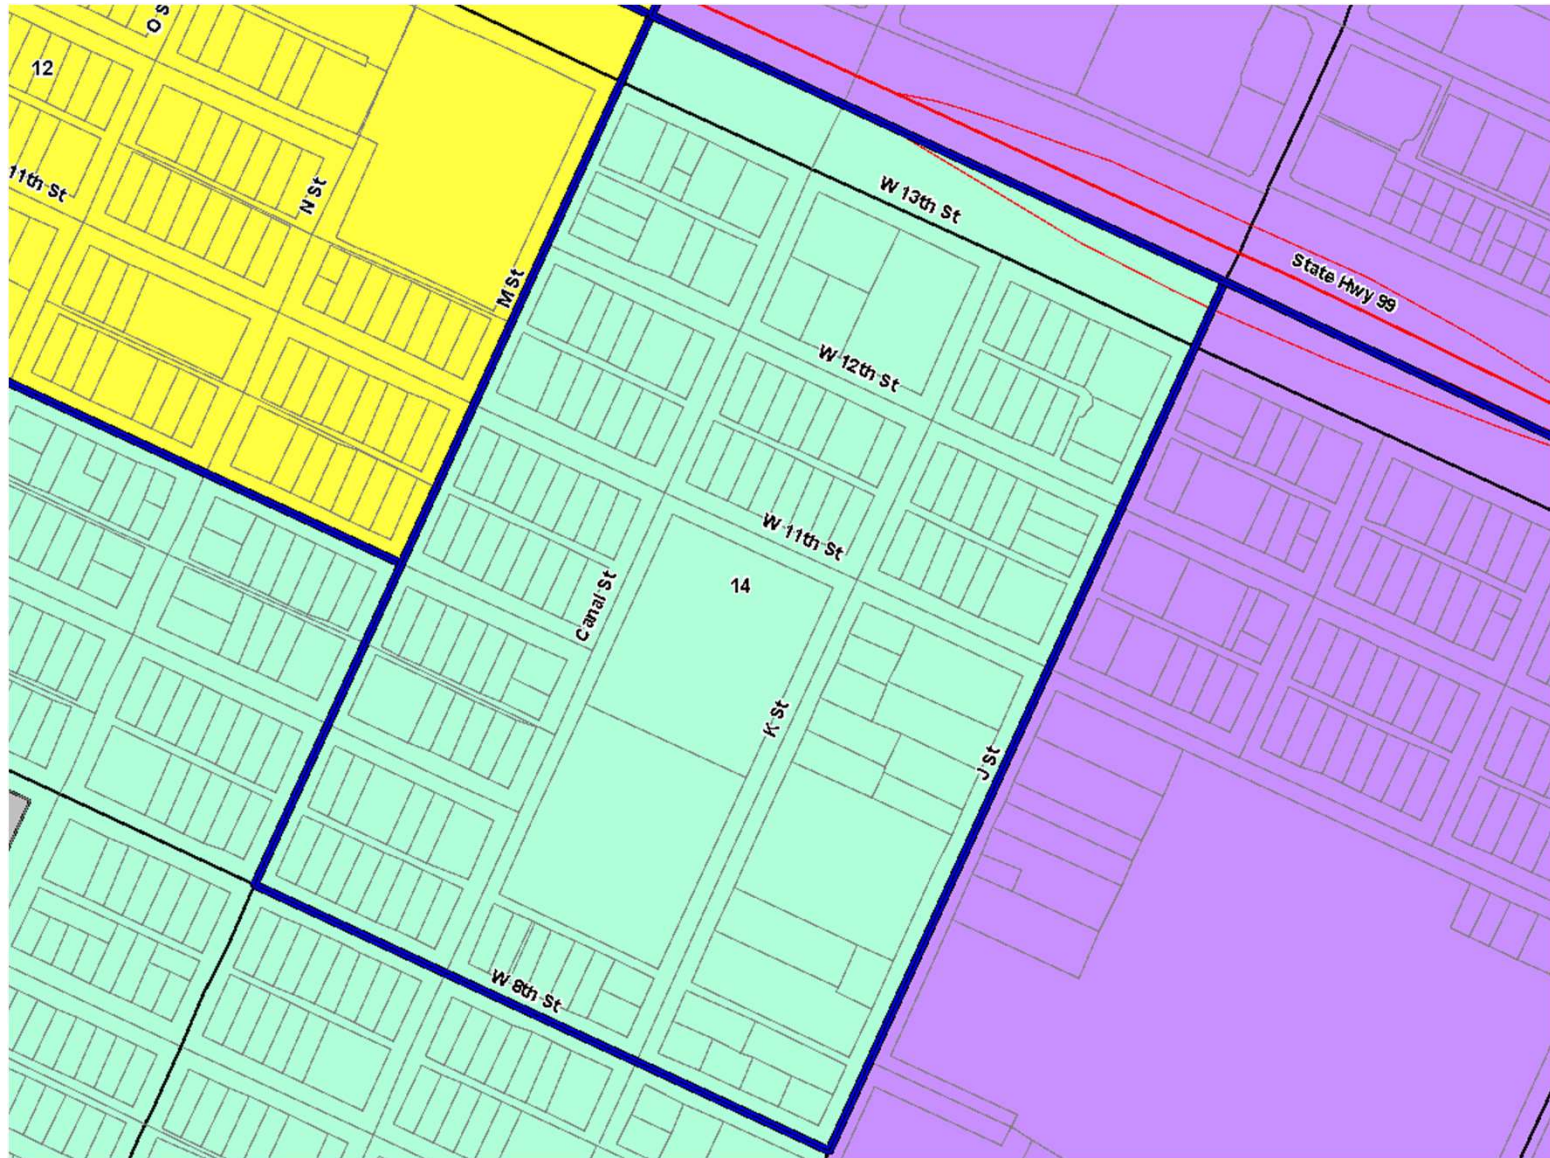

RED MAP

Elementary Area 12

Current:
Gracey

Proposed:
Sheehy

85 Students

RED MAP

Elementary Area 13

Current:

Muir

Proposed:

Stowell

126 Students

RED MAP

Elementary Area 14

Current:
Stowell

Proposed:
Reyes

117 Students

RED MAP

Elementary Area 15

Current:
Givens

Proposed:
Wright

65 Students

RED MAP

Elementary Area 16

Current:

Muir

Proposed:

Wright

29 Students

RED MAP

Elementary Area 17

Current: