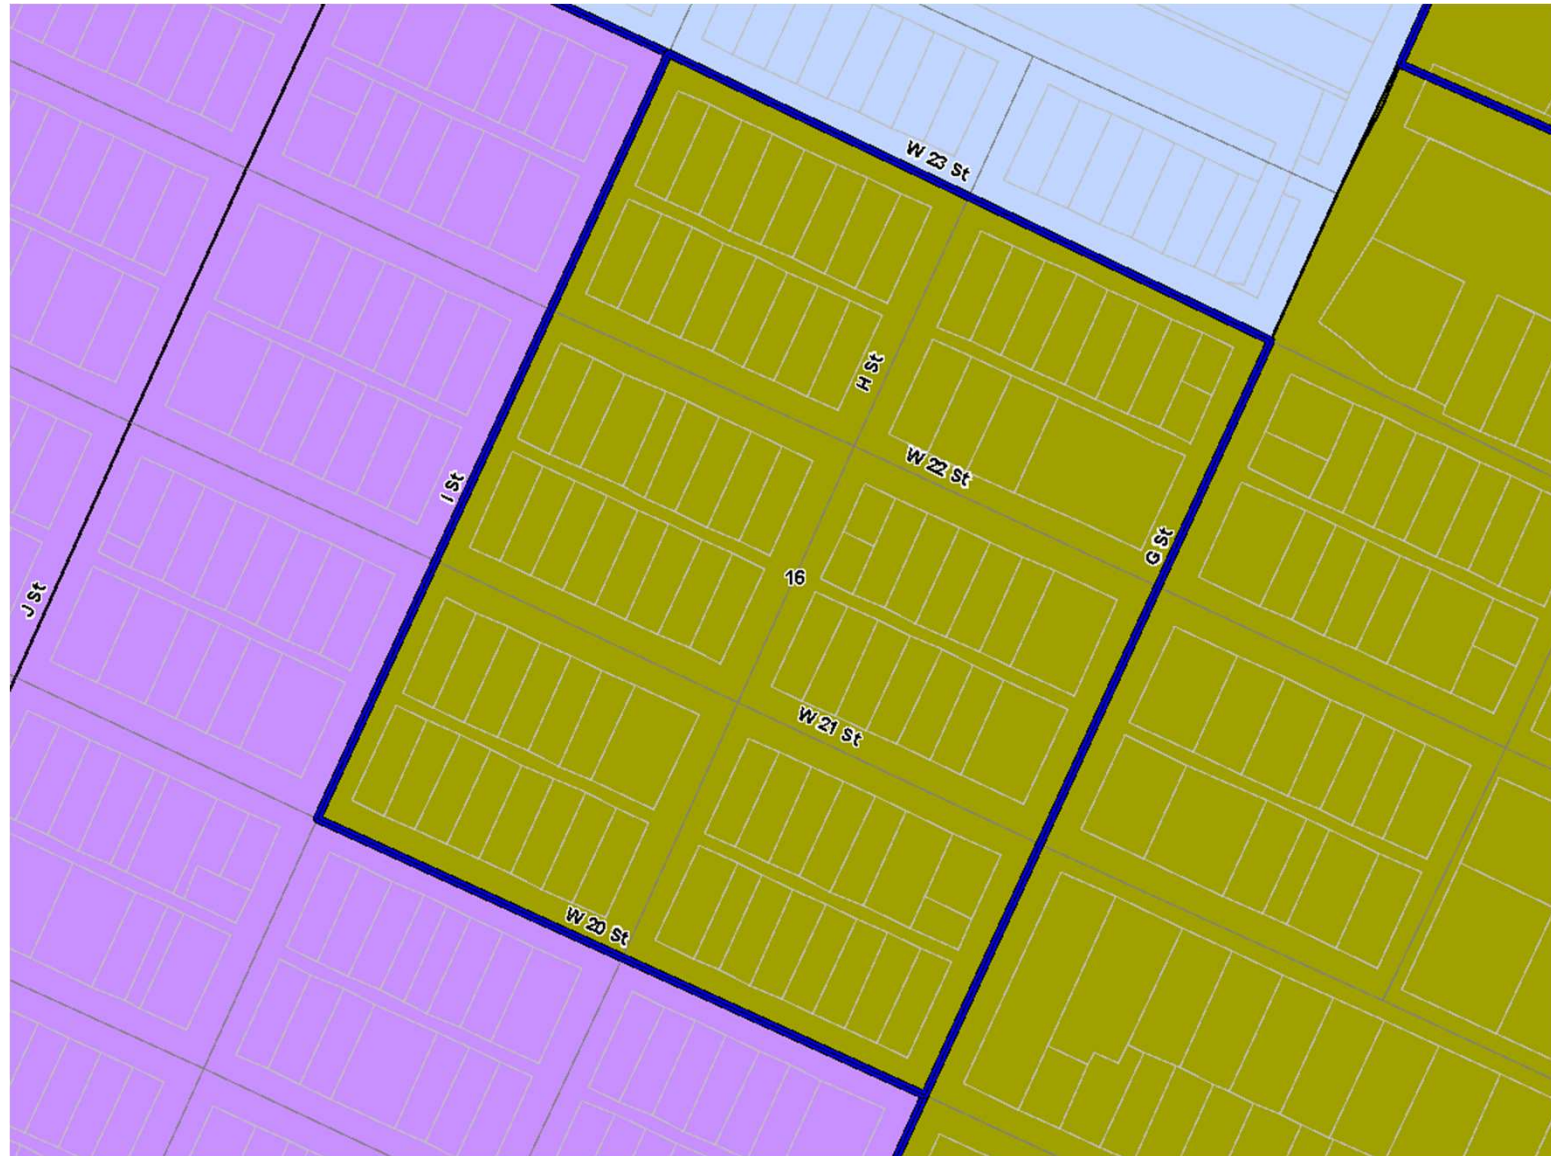

Muir

Proposed:

Stowell

126 Students

RED MAP

Elementary Area 14

Current:
Stowell

Proposed:
Reyes

117 Students

RED MAP

Elementary Area 15

Current:
Givens

Proposed:
Wright

65 Students

RED MAP

Elementary Area 16

Current:

Muir

Proposed:

Wright

29 Students

RED MAP

Elementary Area 17

Current:

Muir

Proposed:

Fremont

59 Students

RED MAP

Elementary Area 18

Current:
Givens

Proposed:
Chenoweth