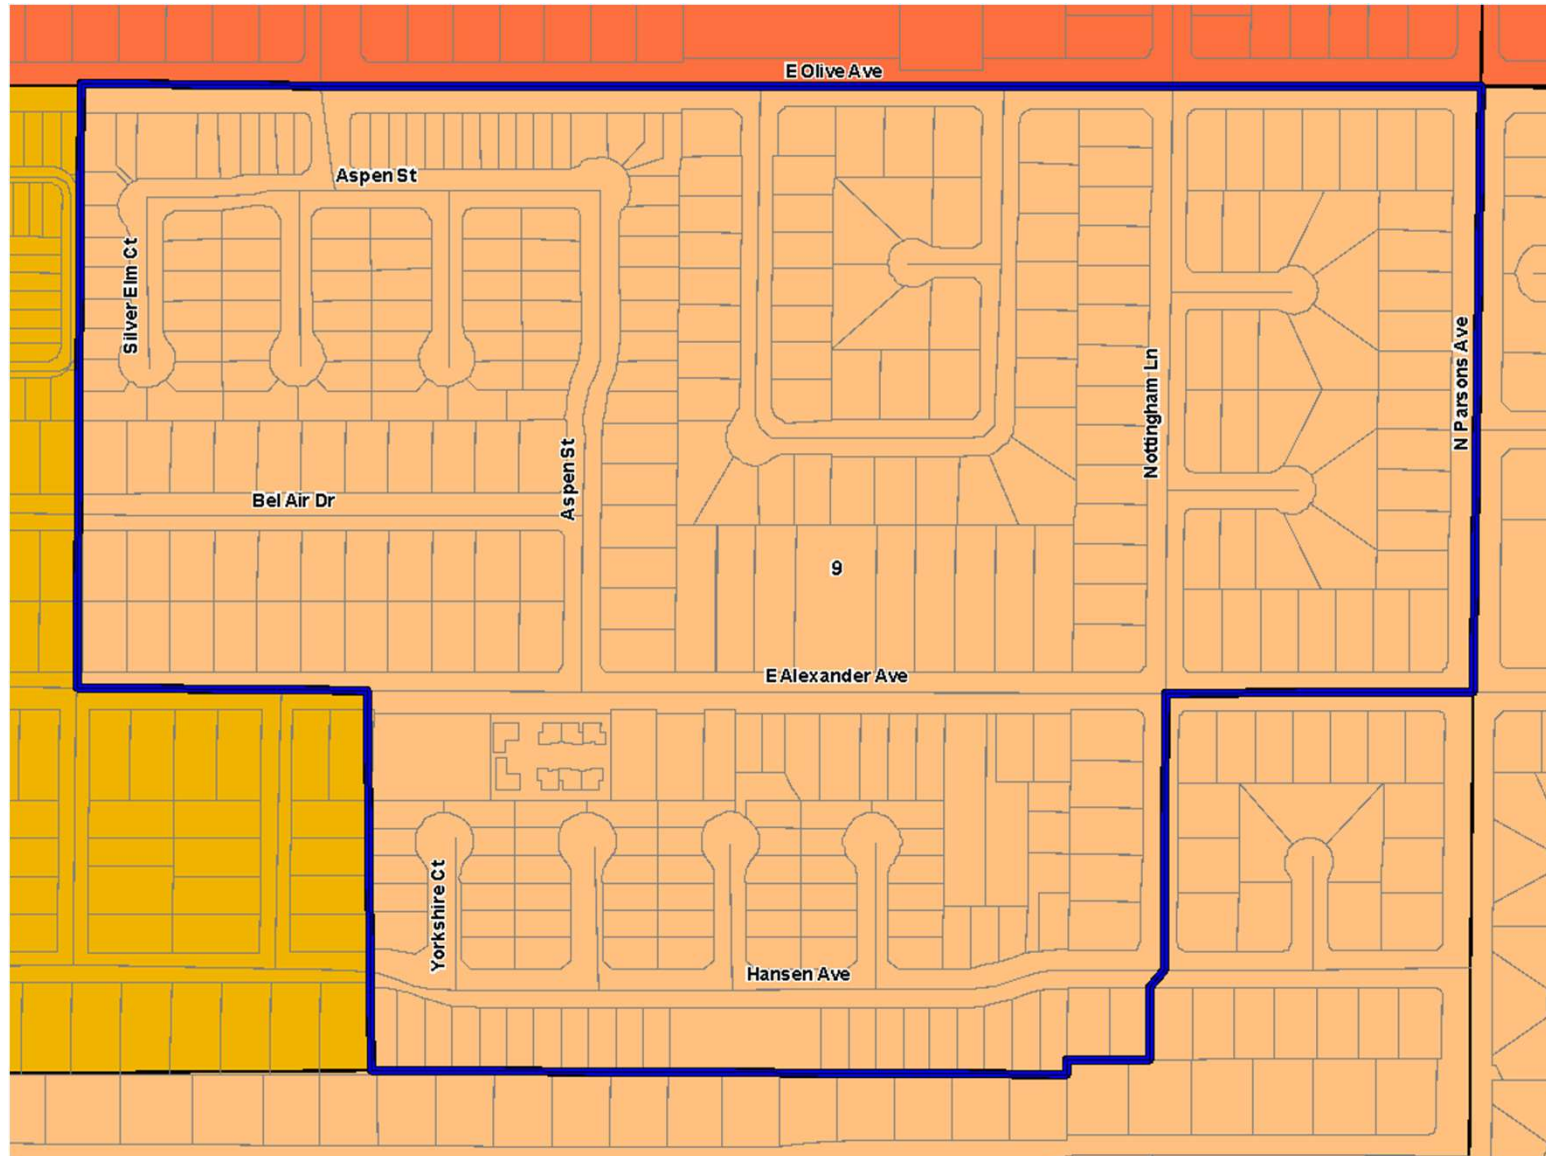

75 Students

RED MAP

Elementary Area 6

Current:
Burbank

Proposed:
Muir

56 Students

RED MAP

Elementary Area 7

Current:
Chenoweth

Proposed:
Burbank

123 Students

RED MAP

Elementary Area 8

Current:
Burbank

Proposed:
Muir

52 Students

RED MAP

Elementary Area 9

Current:
Burbank

Proposed:
Givens

119 Students

RED MAP

Elementary Areas 10 & 11

REMOVED BY
MCSD BOUNDARY
ADJUSTMENT COMMITTEE

RED MAP

Elementary Area 12

Current:
Gracey

Proposed:
Sheehy

85 Students

RED MAP

Elementary Area 13

Current: