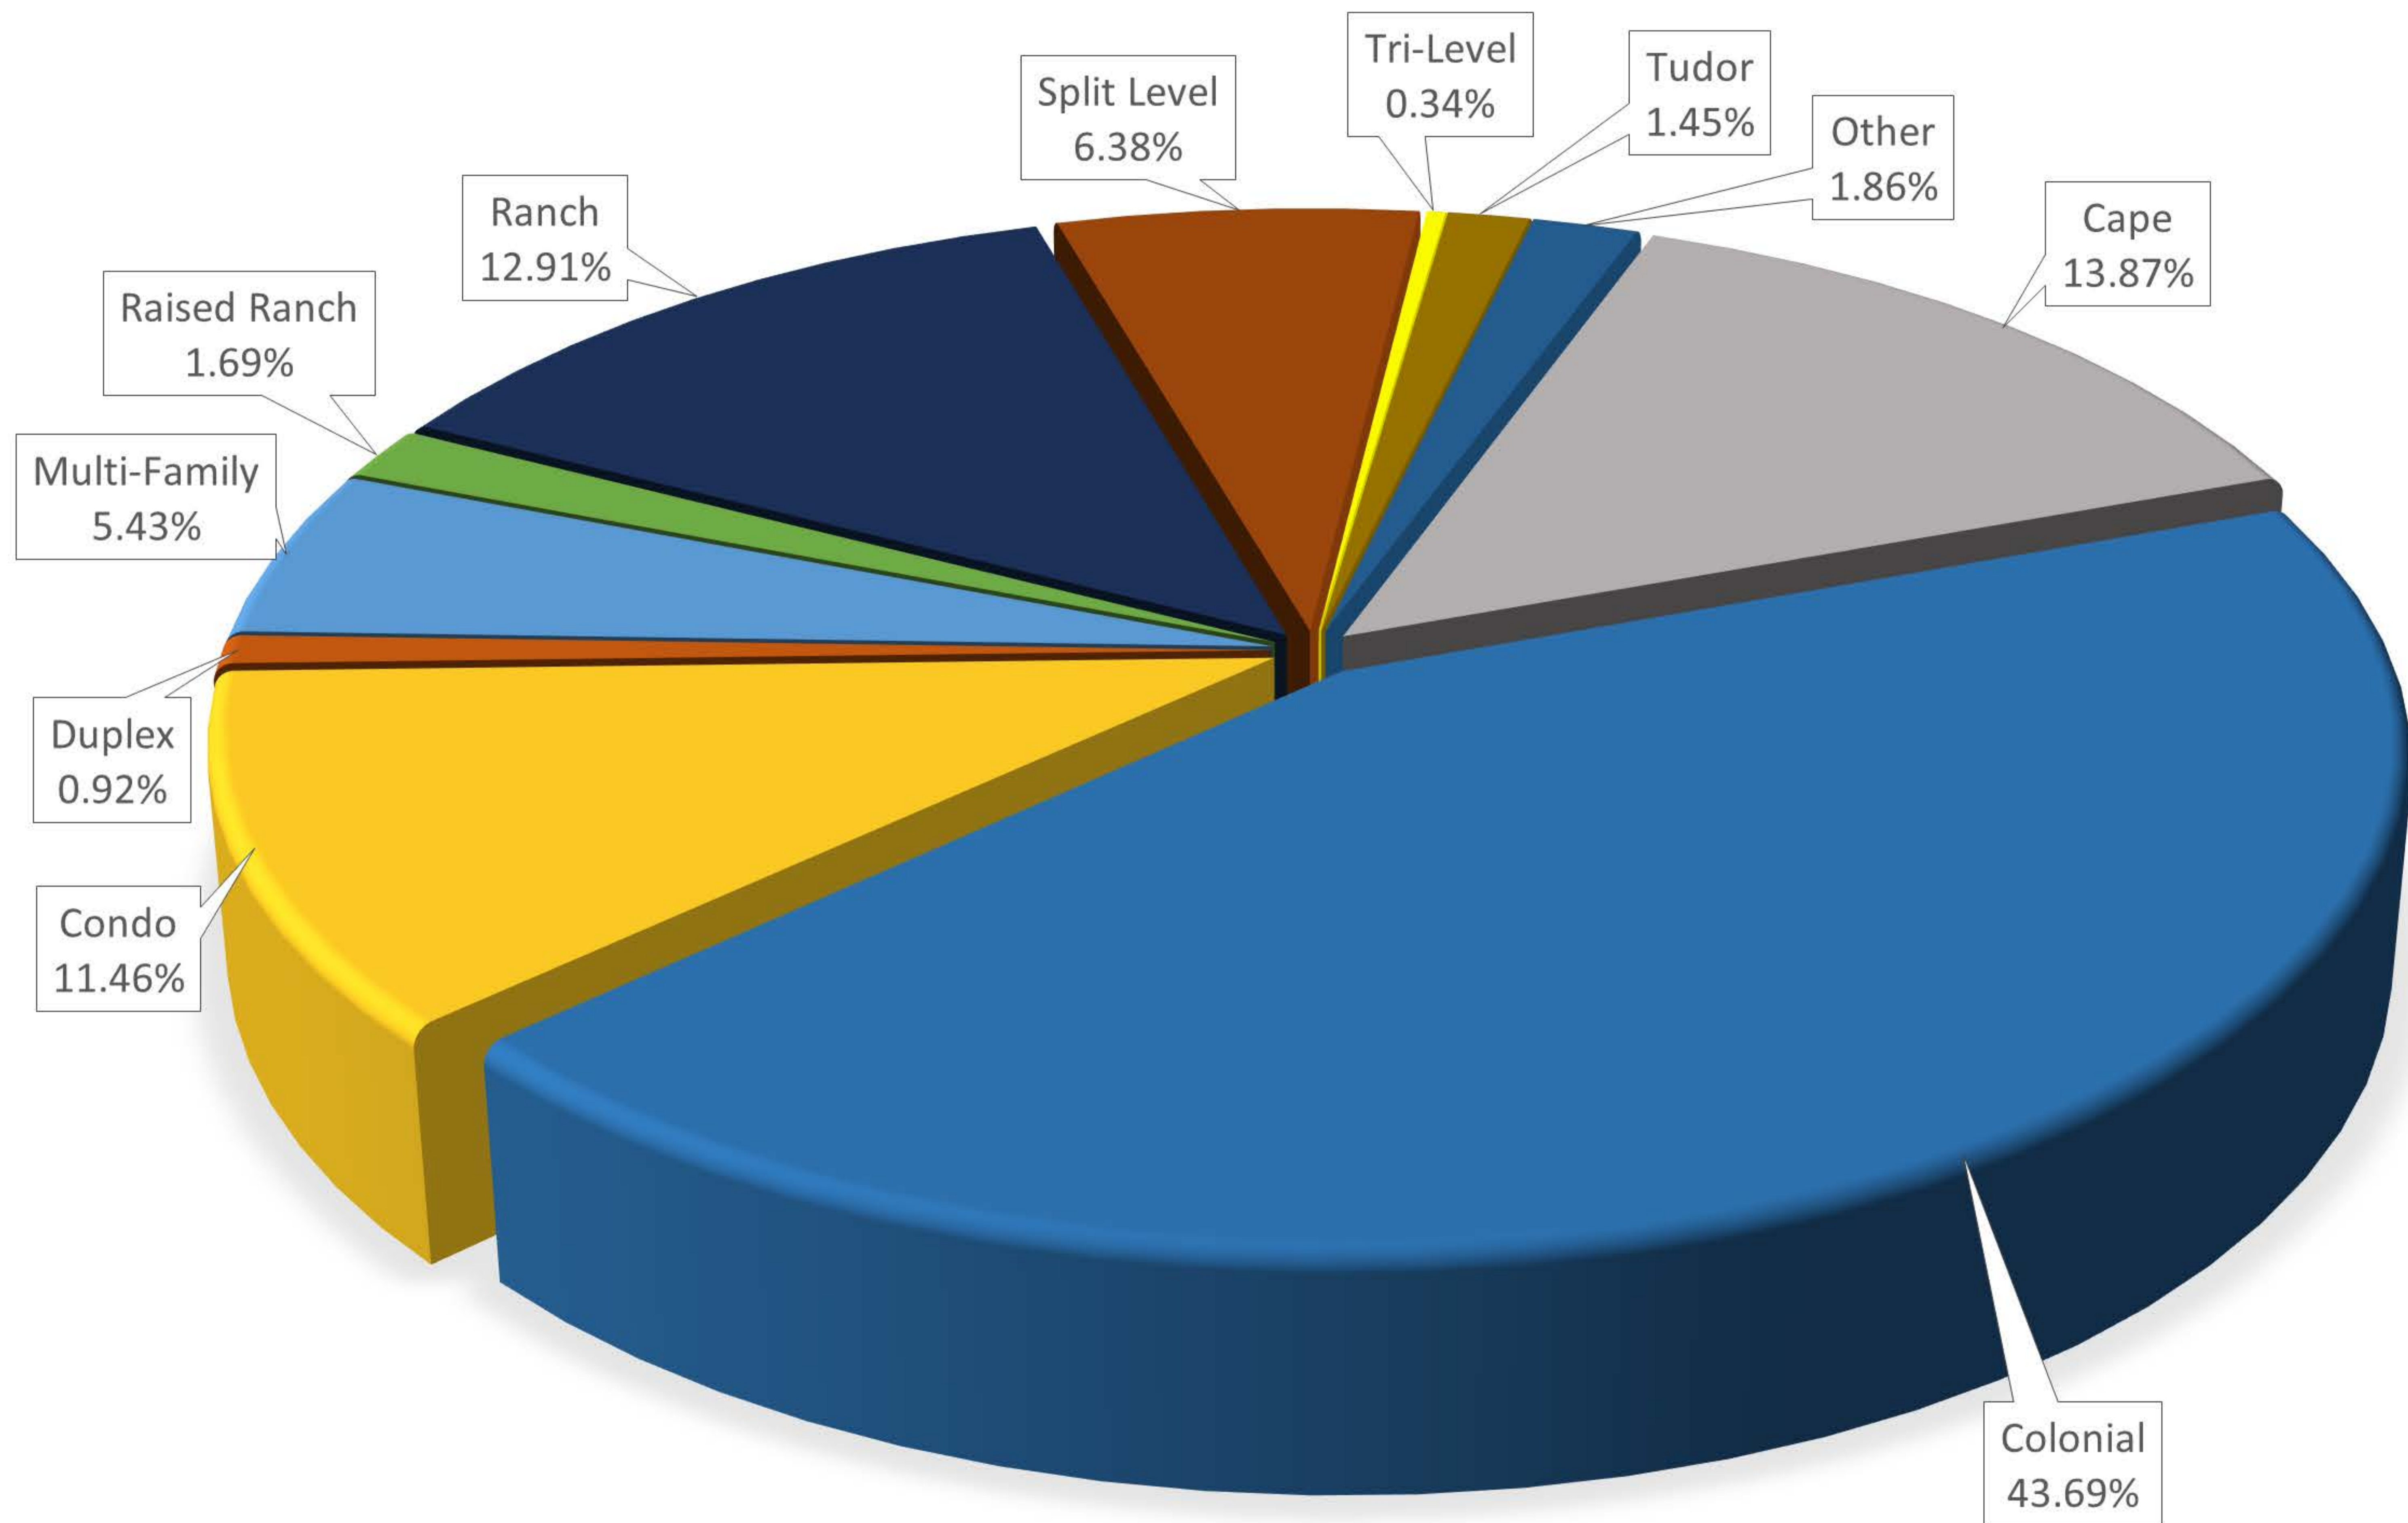

2024GL RESIDENTIAL CATEGORIES IN WEST HARTFORD

*Other Includes: Contemporary (1.39%), Mansion (0.04%), Saltbox (0.24%), and Victorian (0.19%).

** Multi-Family Includes: Two (3.80%), Three (1.59%), and Four Family (0.04%) Dwellings.