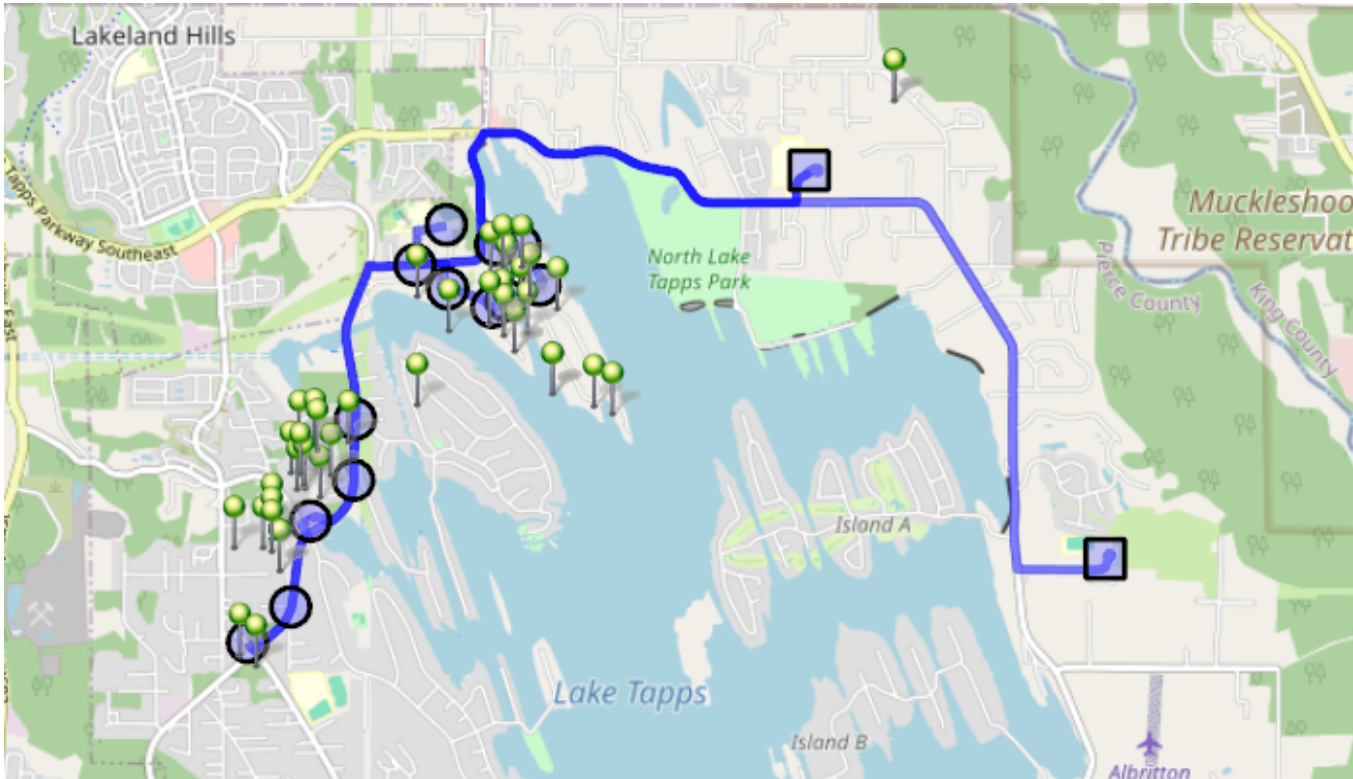

Description: Grandview/Creator Luth. church/Orion Rdg./Deer Isl.

Map

#1 - 2:18 PM - Depart Base / 1320 178TH Ave East

#2 - 2:27 PM - Depart NTMS / 20029 12th St East

45 Pickup

#3 - 2:34 PM - Stop / 14TH Stct East & TACOMA POINT Drive East

3 Dropoff

#4 - 2:34 PM - Stop / 1435 TACOMA POINT DR E

1 Dropoff

#5 - 2:35 PM - Stop / 1618 Tacoma Point Drive East

10 Dropoff

#6 - 2:36 PM - Stop / 18310 17th St East

2 Dropoff

#7 - 2:36 PM - Stop / 18225 17th St East

4 Dropoff

#8 - 2:37 PM - Stop / 18011 17th St East

1 Dropoff

#9 - 2:38 PM - Stop / 17719 16th Stct East

1 Dropoff

#10 - 2:40 PM - Grandview / 2415 173rd Avcet East

11 Dropoff

#11 - 2:41 PM - Spruce Ridge / 2806 Sumner Tapps Hwy East

2 Dropoff

#12 - 2:43 PM - Orion Ridge / 17075 Forest Canyon Road East

6 Dropoff

#13 - 2:44 PM - Stop / 3603 169th Ave East

1 Dropoff

#14 - 2:45 PM - Stop / 16613 South Tapps Drive East

3 Dropoff

#15 - 3:00 PM - DHES / 21727 34th St East