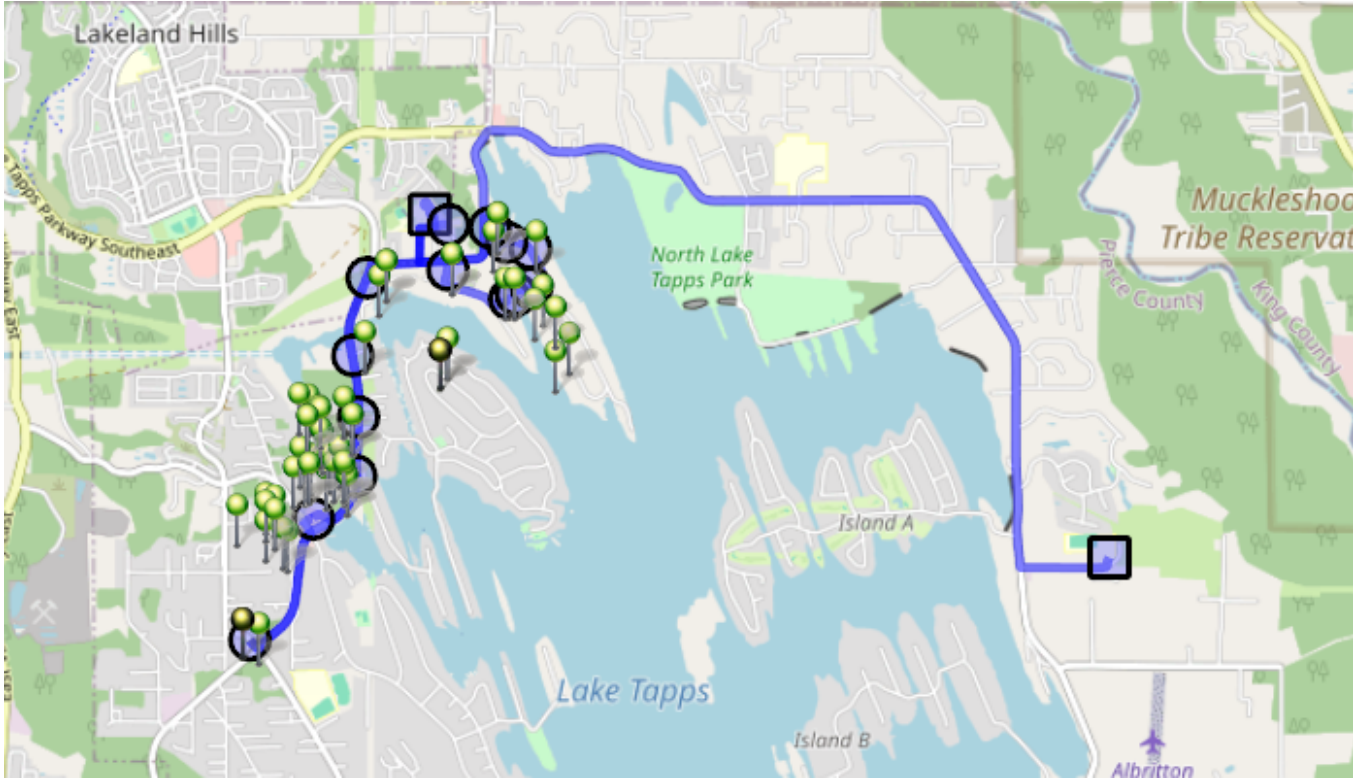

# Run - 23 PM ELE Snow

8/15/2024 - 6/30/2025

Driver: Haley, Jim  
Time: 50 min  
Students: 64 / 62

Vehicle: D23  
Distance: 10.36 mi  
Description: Grandview/Creator Luth. church/Orion Rdg./Deer Isl.

Sat

## Map

- #1 - 3:00 PM - DHES / 21727 34th St E  
29 Pickup
- #2 - 3:25 PM - Depart LTES / 1320 178th Ave East  
35 Pickup
- #3 - 3:30 PM - Grandview Ridge / 2415 173rd Ave East  
16 Dropoff
- #4 - 3:33 PM - Spruce Ridge 2 / 2800 Sumner Tapps Hwy East  
16 Dropoff
- #5 - 3:35 PM - Stop / 17075 Forest Canyon Road East  
7 Dropoff
- #6 - 3:37 PM - Creator Lutheran / 3709 166th Ave East  
2 Dropoff
- #7 - 3:40 PM - Stop / 2011 Sumner-Tapps Hwy East  
1 Dropoff
- #8 - 3:40 PM - Fairweather Cove / 17503 16th St East  
3 Dropoff
- #9 - 3:42 PM - Stop / 1606 180th Ave East  
2 Dropoff
- #10 - 3:43 PM - Stop / 18310 17th St East  
1 Dropoff
- #11 - 3:43 PM - Stop / 18403 17th St East  
2 Dropoff
- #12 - 3:44 PM - Stop / 17th St East & 186th Ave East  
5 Dropoff

**#13 - 3:45 PM - Stop / 1501 TACOMA POINT DR E**

1 Dropoff

**#14 - 3:45 PM - Stop / 1411 TACOMA POINT Drive East**

4 Dropoff

**#15 - 3:46 PM - Stop / 1321 Tacoma Point Drive East**

2 Dropoff

**#16 - 3:49 PM - Return to Base / 1320 178th Ave E**