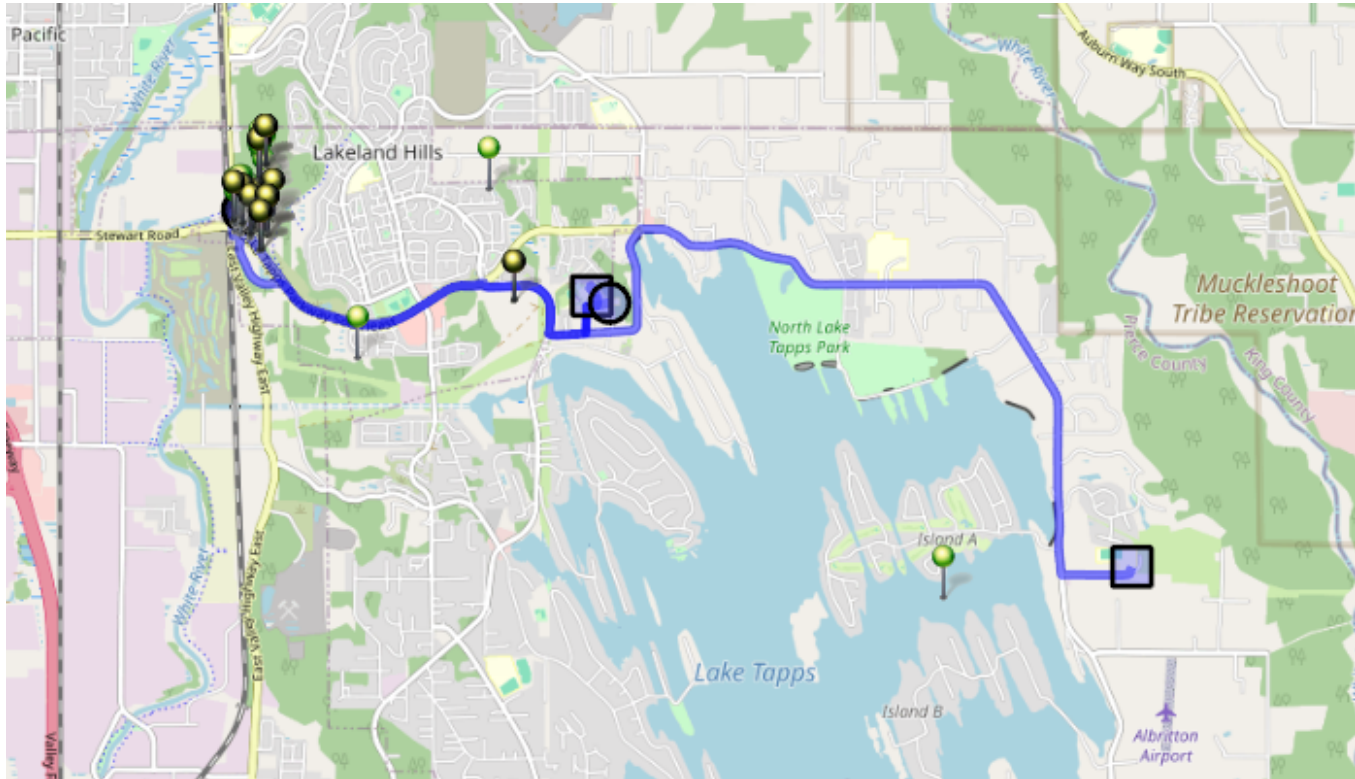

Run - 22 PM ELE Snow

8/15/2024 - 6/30/2025

Driver: Shevchik, Alex
Time: 55 min
Students: 63 / 79

Vehicle: D22
Distance: 9.7 mi
Description: Belara Apt./Terrace View

Sat

Map

- #1 - 3:05 PM - Depart DHES / 21727 34th St E
28 Pickup
- #2 - 3:20 PM - Depart LTES / 1320 178th Ave E
35 Pickup
- #3 - 3:37 PM - Belara / 6132 Alexander Place Southeast
63 Dropoff
- #4 - 3:48 PM - Townhomes / 118 61st Place Southeast
16 Dropoff
- #5 - 4:00 PM - Return to Base / 1320 178TH Ave East