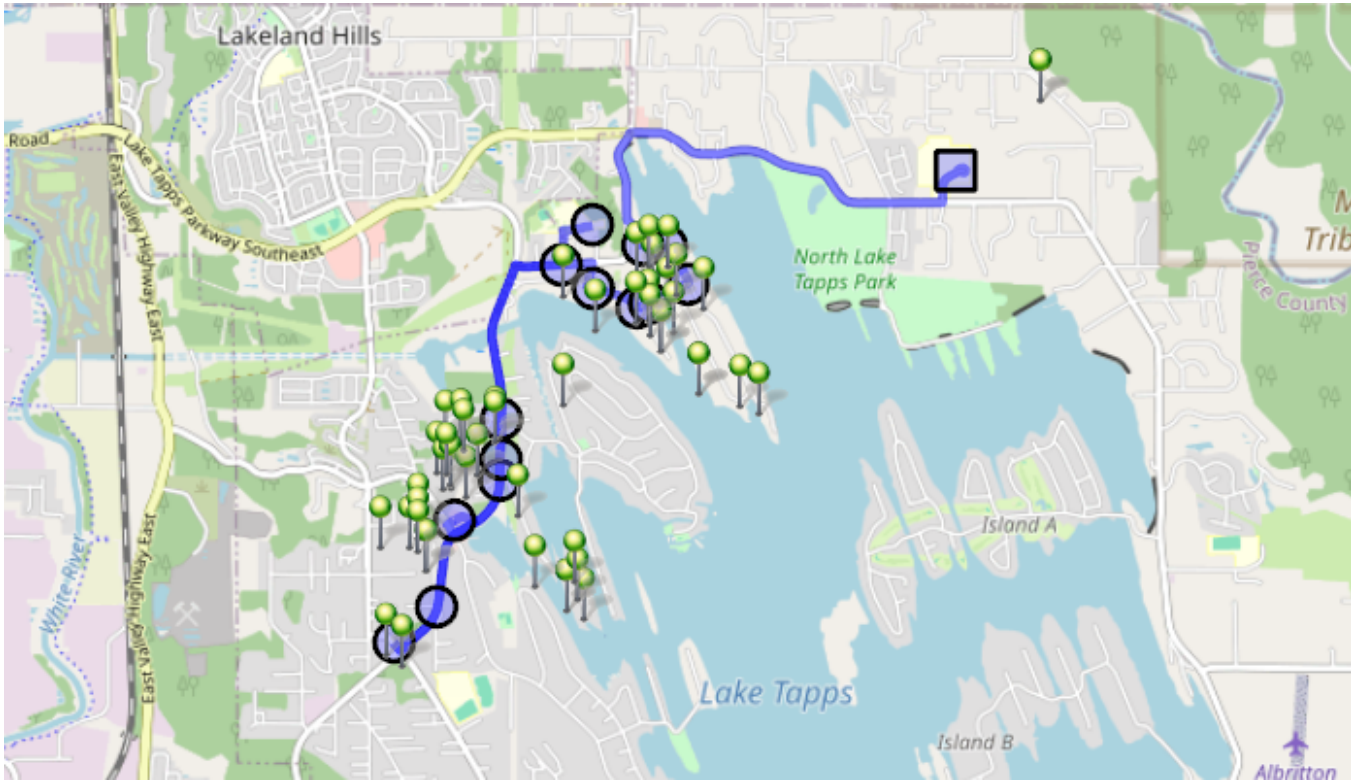

Description: Grandview/Creator Luth. church/Orion Rdg./Deer Isl.

Map

#1 - 9:09 AM - Depart Base / 1320 178TH Ave East

#2 - 9:13 AM - Grandview / 2415 173rd Ave East

12 Pickup

#3 - 9:14 AM - Spruce Ridge / 2808 Sumner Tapps Hwy East

2 Pickup

#4 - 9:16 AM - Orion Ridge / 17071 Forest Canyon Road East

6 Pickup

#5 - 9:18 AM - Stop / 3603 169th Ave East

1 Pickup

#6 - 9:19 AM - Stop & Turnaround / 16613 South Tapps Drive East

3 Pickup

#7 - 9:21 AM - Stop / 2705 Sumner Tapps Hwy East

7 Pickup

#8 - 9:23 AM - Stop / 17719 16th St East

1 Pickup

#9 - 9:24 AM - Stop / 18011 17th St East

1 Pickup

#10 - 9:25 AM - Stop / 18225 17th St East

4 Pickup

#11 - 9:26 AM - Stop / 18310 17th St East

2 Pickup

#12 - 9:26 AM - Stop / 1618 Tacoma Point Drive East

10 Pickup

#13 - 9:28 AM - Stop / 1435 TACOMA POINT DR E

1 Pickup

#14 - 9:29 AM - Stop / 14TH Stct East & TACOMA POINT Drive East

3 Pickup

#15 - 9:35 AM - NTMS / 20029 12th St East