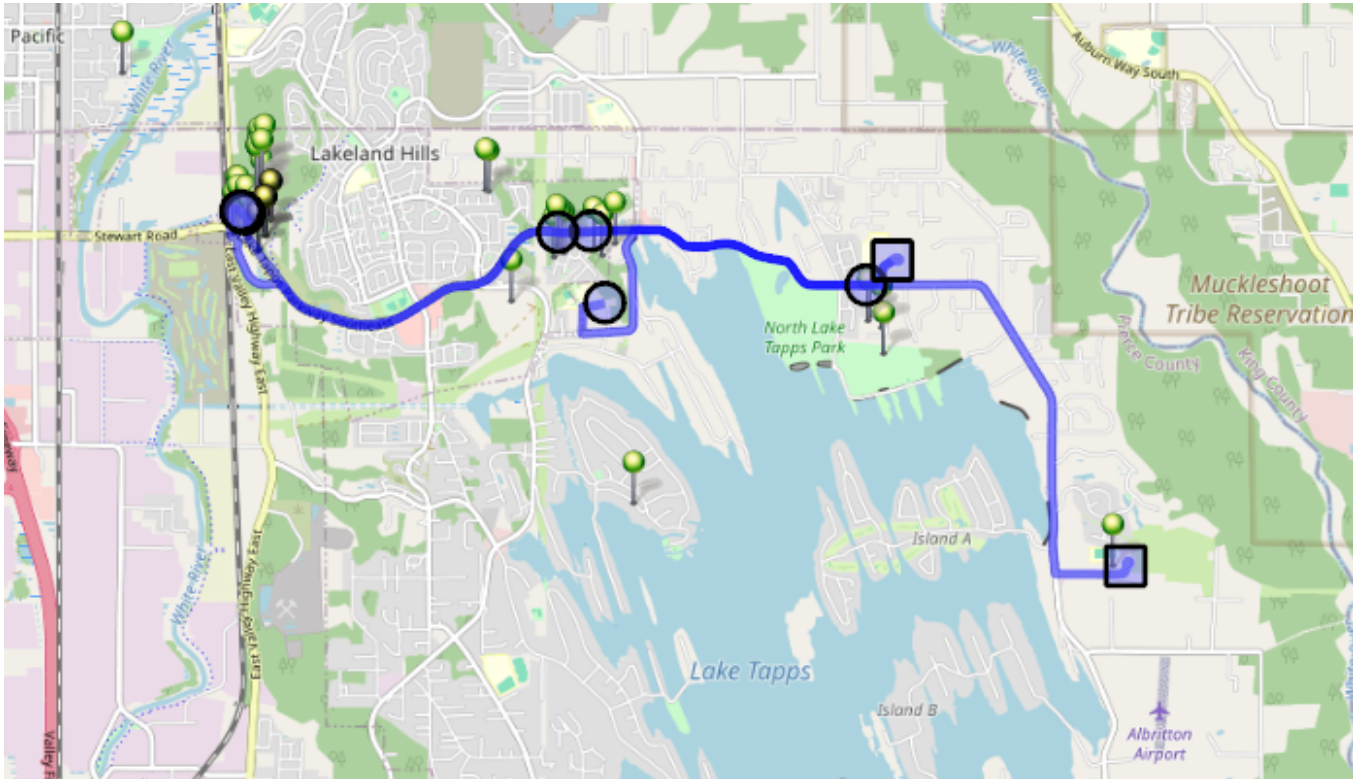

Run - 22 PM NTMS Snow

8/15/2024 - 6/30/2025

Driver: Shevchik, Alex
Time: 51 min
Students: 52 / 60

Vehicle: D22
Distance: 12.44 mi
Description: Belara Apt./Terrace View

Sat

Map

- #1 - 2:00 PM - Depart /Base / Dieringer Trans 1402 180th Ave East
- #2 - 2:20 PM - Depart NTMS / NTMS 20029 12TH St E
52 Pickup
- #3 - 2:25 PM - Boardwalk / 1208 200th Ave East
4 Dropoff
- #4 - 2:28 PM - Stop / 6327 Franklin Ave
4 Dropoff
- #5 - 2:28 PM - Stop / CHARLOTTE Ave Southeast & LAKE TAPPS Parkway Southeast
6 Dropoff
- #6 - 2:32 PM - Belara / 6132 Alexander Place Southeast
38 Dropoff
- #7 - 2:36 PM - Townhomes / 118 61st Place Southeast
8 Dropoff
- #8 - 2:50 PM - DHES / 21727 34th St E