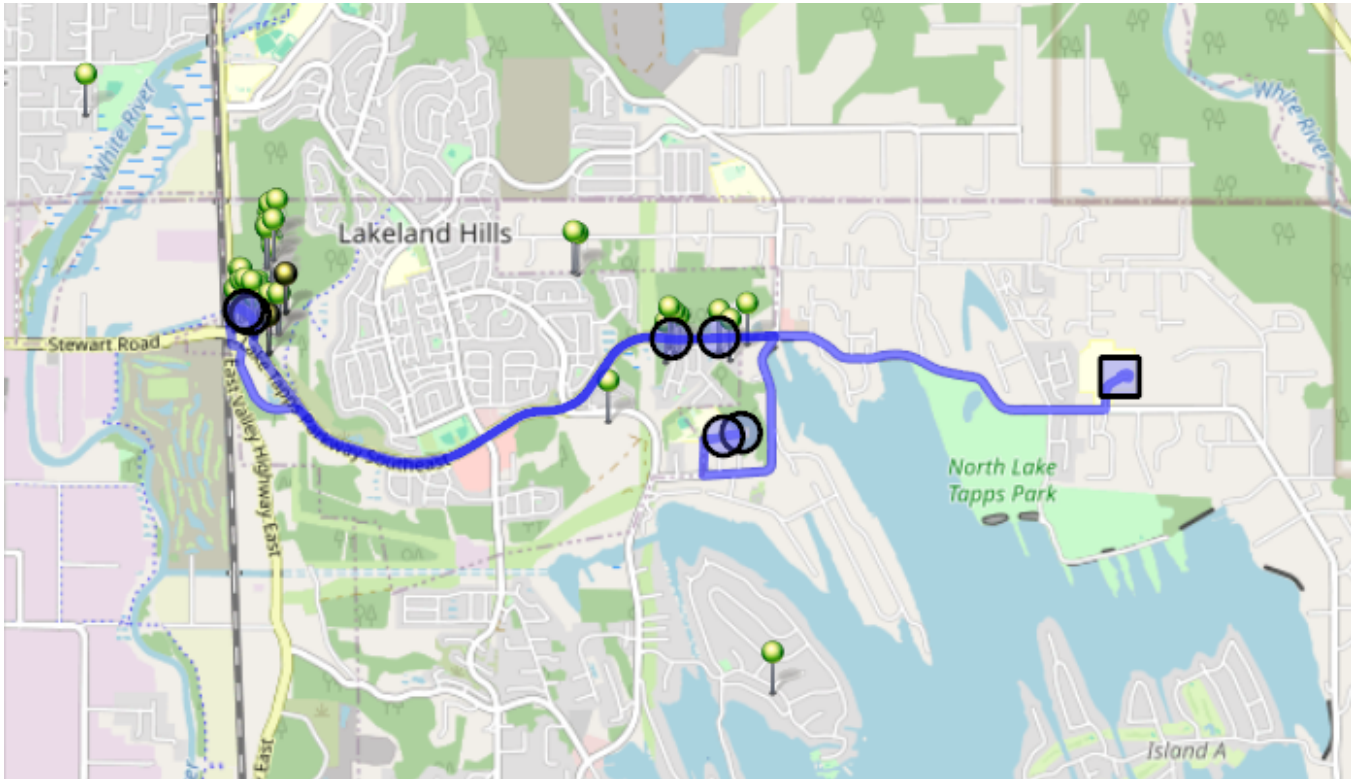

# Run - 22 AM NTMS Snow

8/15/2024 - 6/30/2025

Driver: Shevchik, Alex  
Time: 35 min  
Students: 52 / 52

Vehicle: D22  
Distance: 7.37 mi  
Description: Belara Apt./Terrace View

Sat

## Map

**#1 - 9:00 AM - Stage Base / 1320 178TH Ave East**

**#2 - 9:00 AM - Depart Base / 1409 179th Ave East**

**#3 - 9:04 AM - Stop / 6326 Franklin Ave**  
4 Pickup

**#4 - 9:05 AM - Stop / Charlotte Ave Southeast & Lake Tapps Parkway Southeast**  
6 Pickup

**#5 - 9:12 AM - Stop / 6132 Alexander Place Southeast**  
32 Pickup

**#6 - 9:24 AM - Stop / 118 61st Place Southeast**  
10 Pickup

**#7 - 9:35 AM - NTMS / NTMS 20029 12TH St E**  
52 Dropoff