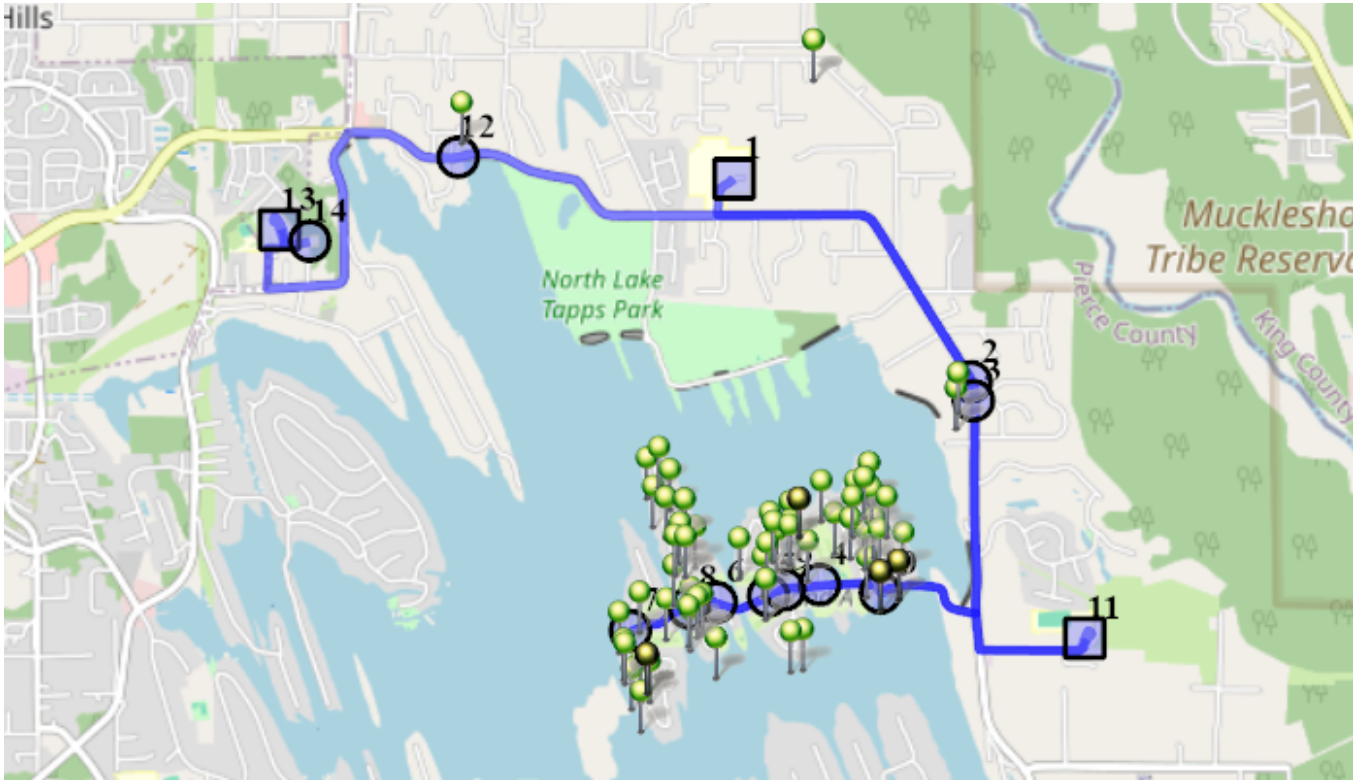

Run - 21 AM ELE Snow

8/15/2024 - 6/30/2025

Sat

Driver: Hartl, Mike
Time: 47 min
Students: 84 / 85

Vehicle: D21
Distance: 9.79 mi
Description: Tapps Island

Map

- #1 - 9:57 AM - Depart NTMS / 20029 12TH St East
- #2 - 10:00 AM - Stop / 21503 21st St East
2 Pickup
- #3 - 10:00 AM - Stop / 21404 21st St East
2 Pickup
- #4 - 10:04 AM - Stop / 20521 Island Parkway
12 Pickup
- #5 - 10:05 AM - Stop / 20315 Island Parkway
2 Pickup
- #6 - 10:06 AM - Stop / 3116 200th Ave East
18 Pickup
- #7 - 10:08 AM - Stop / 3221 196th Ave East
10 Pickup
- #8 - 10:10 AM - Stop / 3202 199th Ave East
8 Pickup
- #9 - 10:12 AM - Stop / 204th Ave Ct East & Island Parkway East
9 Pickup
- #10 - 10:14 AM - Stop / 20919 Island Parkway East
20 Pickup
- #11 - 10:20 AM - DHES / 21727 34th St East
34 Dropoff
- #12 - 10:28 AM - Stop / 9th St East & 188th Ave East
1 Pickup

#13 - 10:35 AM - LTES / 1320 178th Ave East

51 Dropoff

#14 - 10:45 AM - Return to Base / 1320 178TH Ave East