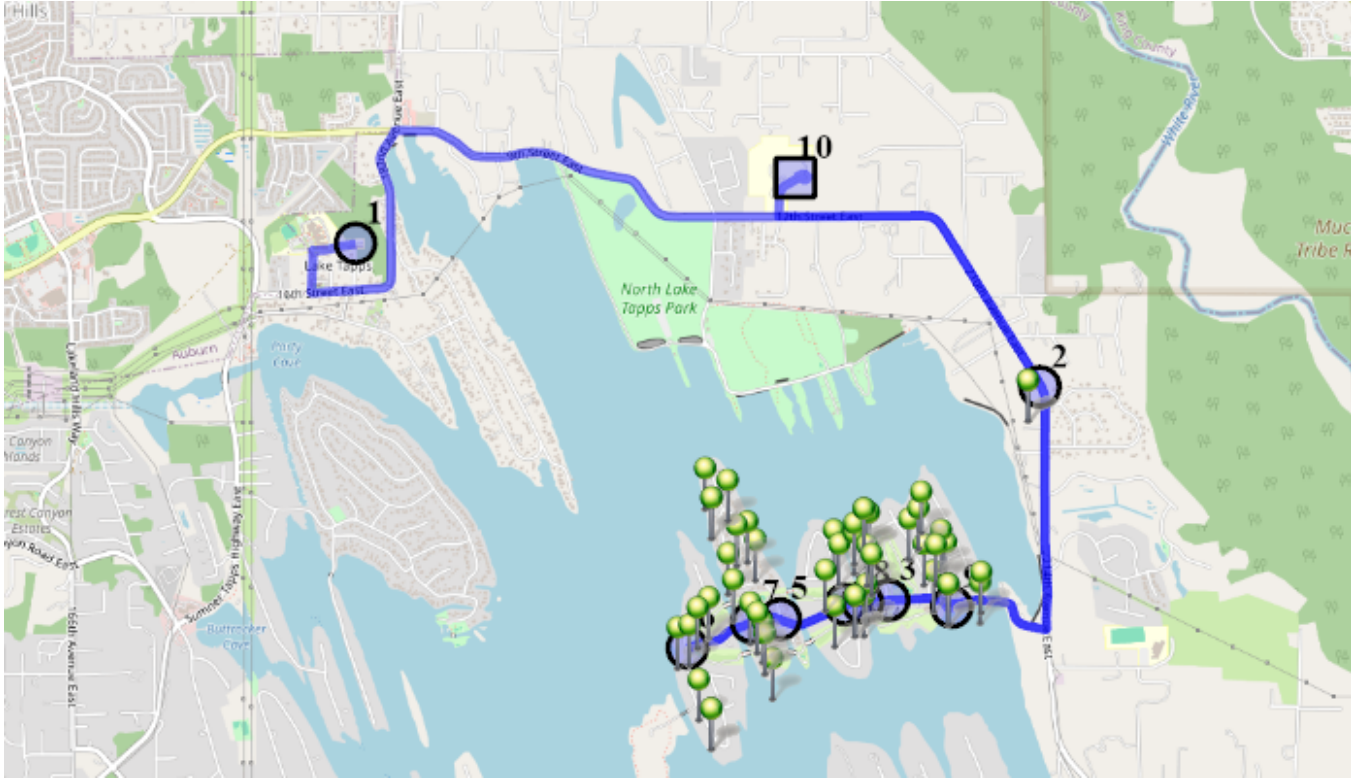

# Run - 21 AM NTMS Snow

8/15/2024 - 6/30/2025

Driver: Hartl, Mike  
Time: 31 min  
Students: 54 / 54

Vehicle: D21  
Distance: 8.63 mi  
Description: Tapps Island

Sat

## Map

- #1 - 9:04 AM - Depart Base / 1320 178TH Ave East
- #2 - 9:14 AM - Stop / 2022 210TH AVE E  
2 Pickup
- #3 - 9:18 AM - Stop / Island Parkway East & 206th Ave Ct East  
8 Pickup
- #4 - 9:19 AM - Stop / 3015 204th Ave Ct East  
4 Pickup
- #5 - 9:20 AM - Stop / Island Parkway East & 200th Ave East  
10 Pickup
- #6 - 9:22 AM - Stop / 196th & Island Parkway  
7 Pickup
- #7 - 9:23 AM - Stop / 199th Ave Ct East & Island Parkway East  
5 Pickup
- #8 - 9:25 AM - Stop / 20502 Island Parkway East  
4 Pickup
- #9 - 9:27 AM - Boat Ramp / 20919 Island Parkway East  
14 Pickup
- #10 - 9:35 AM - NTMS / 20029 12th St East  
54 Dropoff