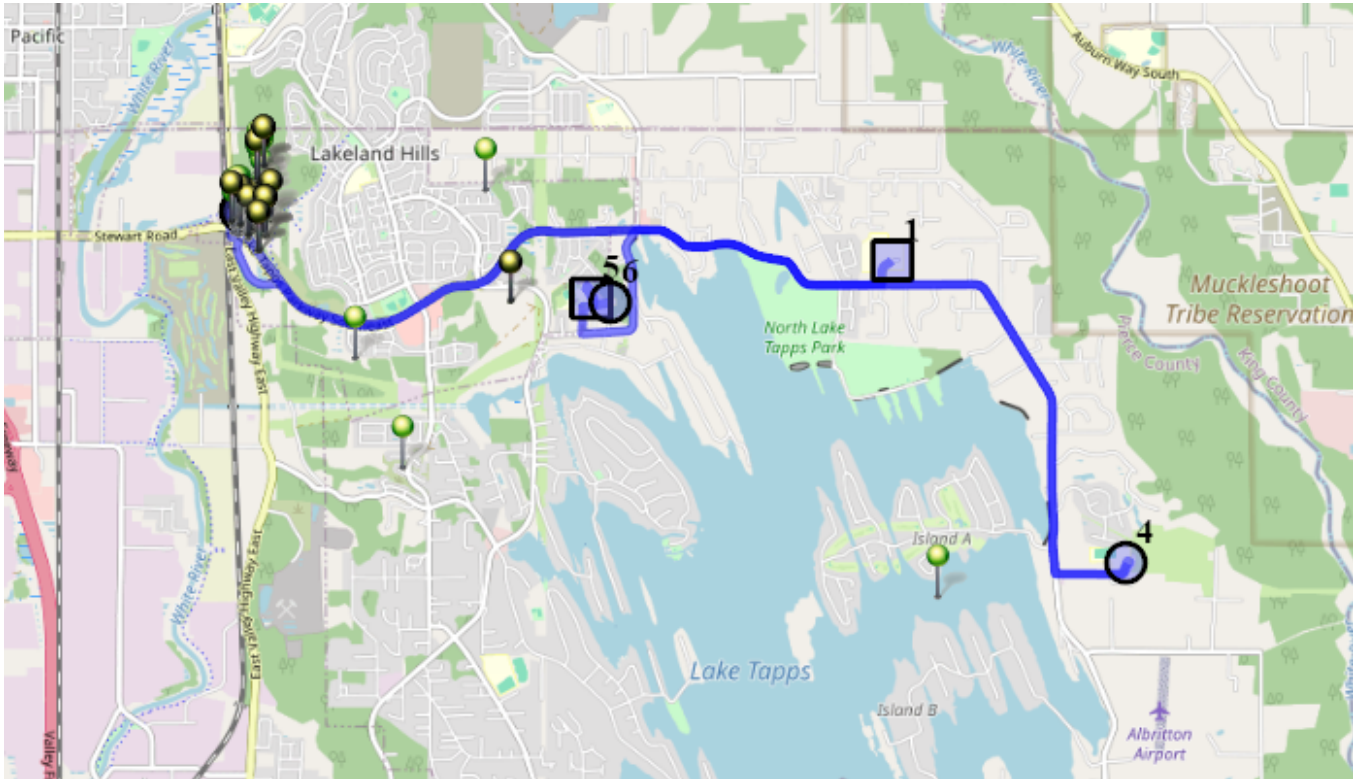

Run - 22 AM ELE Snow

8/15/2024 - 6/30/2025

Driver: Shevchik, Alex
Time: 1 hr 0 min
Students: 67 / 67

Vehicle: D22
Distance: 14.79 mi
Description: Belara Apt./Terrace View

Sat

Map

- #1 - 9:45 AM - Depart NTMS / NTMS 20029 12TH St E
- #2 - 9:54 AM - Belara / 6132 Alexander Place Southeast
49 Pickup
- #3 - 10:04 AM - Townhomes / 118 61st Place Southeast
18 Pickup
- #4 - 10:20 AM - DHES / Dieringer Heights Elementary School
32 Dropoff
- #5 - 10:35 AM - LTES / Unknown Address
35 Dropoff
- #6 - 10:45 AM - Return to Base / 1320 178TH Ave East