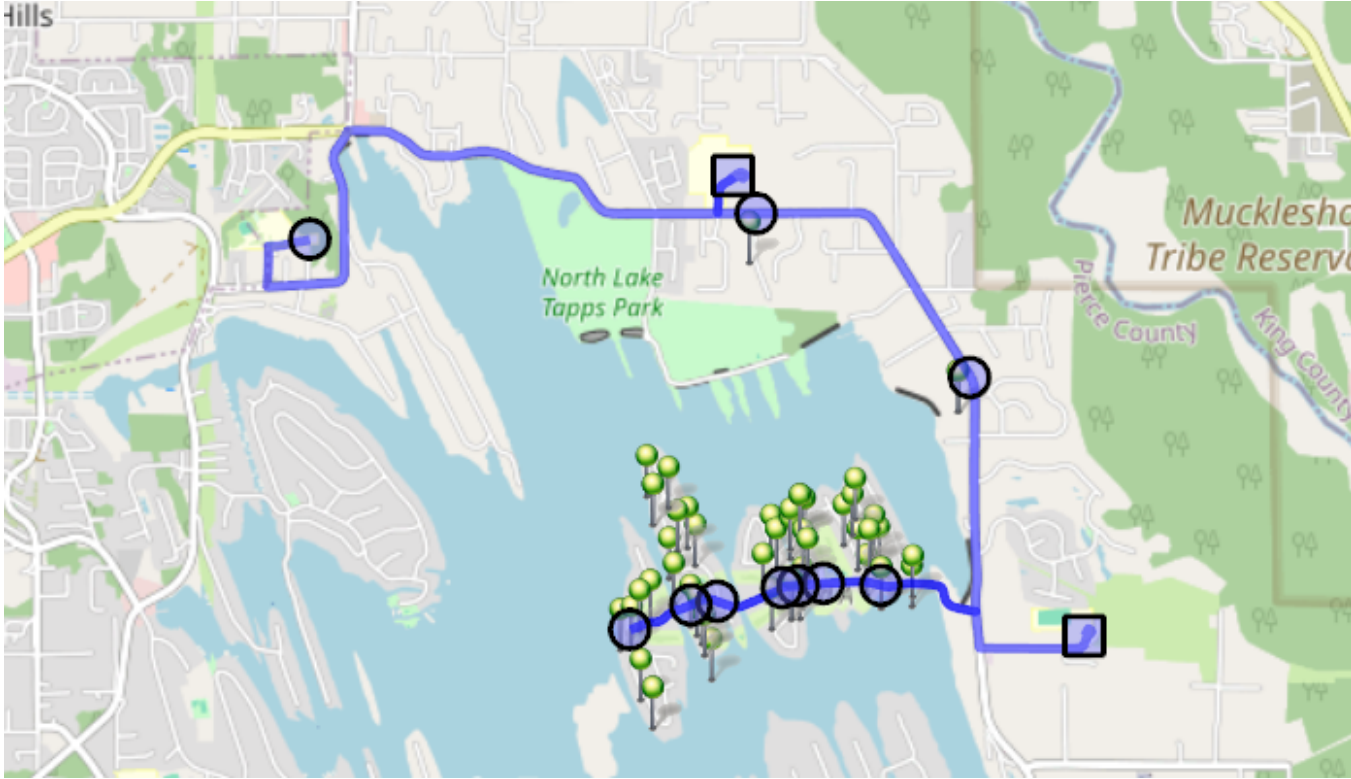

Run - 21 PM NTMS Snow

8/15/2024 - 6/30/2025

Sat

Driver: Hartl, Mike
Time: 28 min
Students: 54 / 54

Vehicle: D21
Distance: 7.45 mi
Description: Tapps Island

Map

- #1 - 2:11 PM - Depart Base / 1320 178TH Ave East
- #2 - 2:20 PM - NTMS / 20029 12th St East
54 Pickup
- #3 - 2:25 PM - Stop / 12th St East & 203rd Ave East
1 Dropoff
- #4 - 2:27 PM - Stop / 2022 210TH AVE E
2 Dropoff
- #5 - 2:30 PM - Boat Ramp / 20919 Island Parkway East
13 Dropoff
- #6 - 2:32 PM - Stop / Island Parkway East & 206th Ave Ct East
8 Dropoff
- #7 - 2:33 PM - Stop / 20423 Island Parkway East
2 Dropoff
- #8 - 2:34 PM - Stop / 3015 204th Avcct East
6 Dropoff
- #9 - 2:35 PM - Stop / Island Parkway East & 200th Ave East
9 Dropoff
- #10 - 2:36 PM - Stop / 199th Avcct East & Island Parkway East
7 Dropoff
- #11 - 2:38 PM - Stop & Turnaround / 196th & Island Parkway
6 Dropoff
- #12 - 2:38 PM - DHES / 21727 34th St East