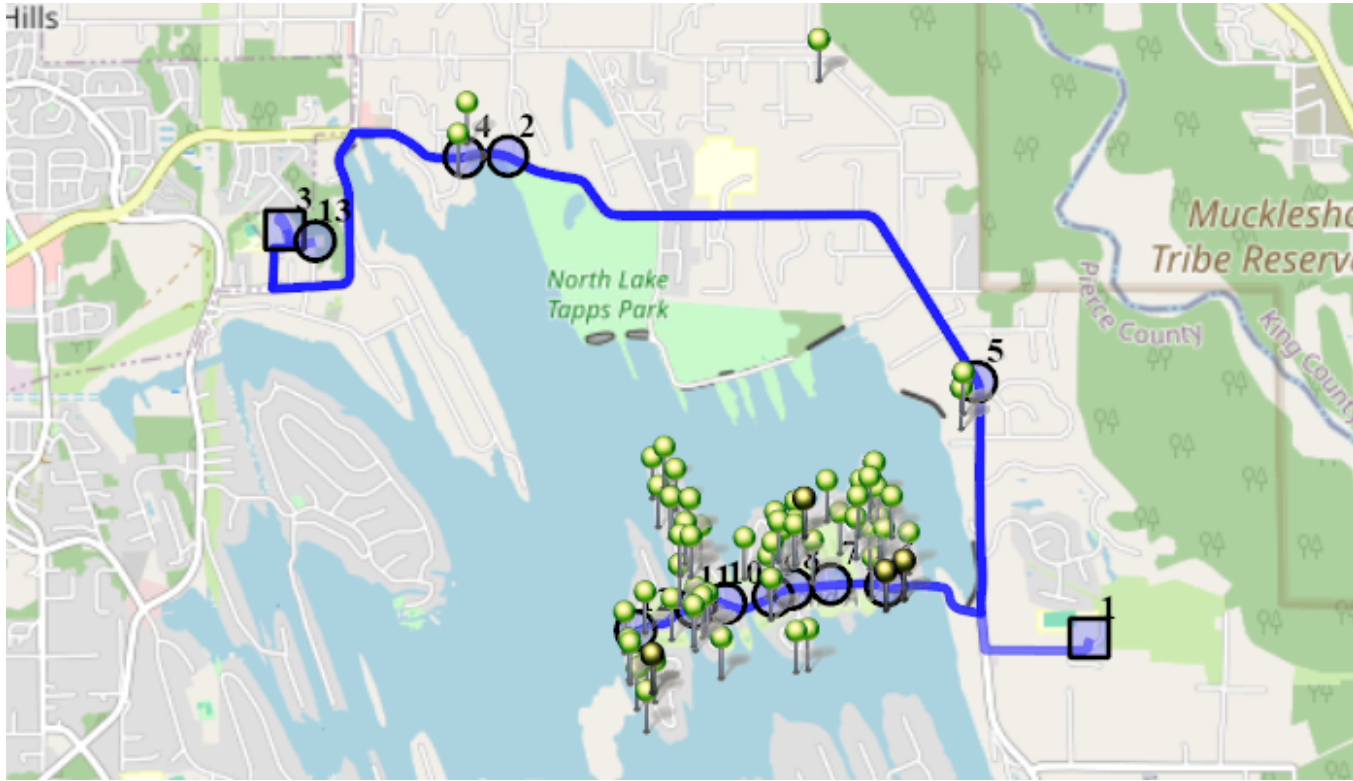

# Run - 21 PM ELE Snow

8/15/2024 - 6/30/2025

Driver: Hartl, Mike  
Time: 42 min  
Students: 86 / 86

Vehicle: D21  
Distance: 15.32 mi  
Description: Tapps Island

Mon, Tue, Wed, Thu

## Map

- #1 - 3:00 PM - DHES / 21727 34th St East  
35 Pickup
- #2 - 3:09 PM - Stop / 18929 9th St East
- #3 - 3:15 PM - LTES / 1320 178th Ave East  
1 Dropoff  
  
51 Pickup
- #4 - 3:24 PM - Stop / 9th St East & 188th Ave East  
2 Dropoff
- #5 - 3:28 PM - Stop / 21503 21st St East  
4 Dropoff
- #6 - 3:31 PM - Stop / 20919 Island Parkway East  
24 Dropoff
- #7 - 3:34 PM - Stop / 20610 Island Parkway  
8 Dropoff
- #8 - 3:35 PM - Stop / 3015 204th Ave East  
9 Dropoff
- #9 - 3:36 PM - Stop / 20315 Island Parkway  
2 Dropoff
- #10 - 3:37 PM - Stop / 3121 200th Ave East  
18 Dropoff
- #11 - 3:39 PM - Stop / 199th Ave East & Island Parkway East  
8 Dropoff

**#12 - 3:41 PM - Stop / 3221 196th Ave East**

10 Dropoff

**#13 - 3:42 PM - Return to Base / 1320 178TH Ave East**