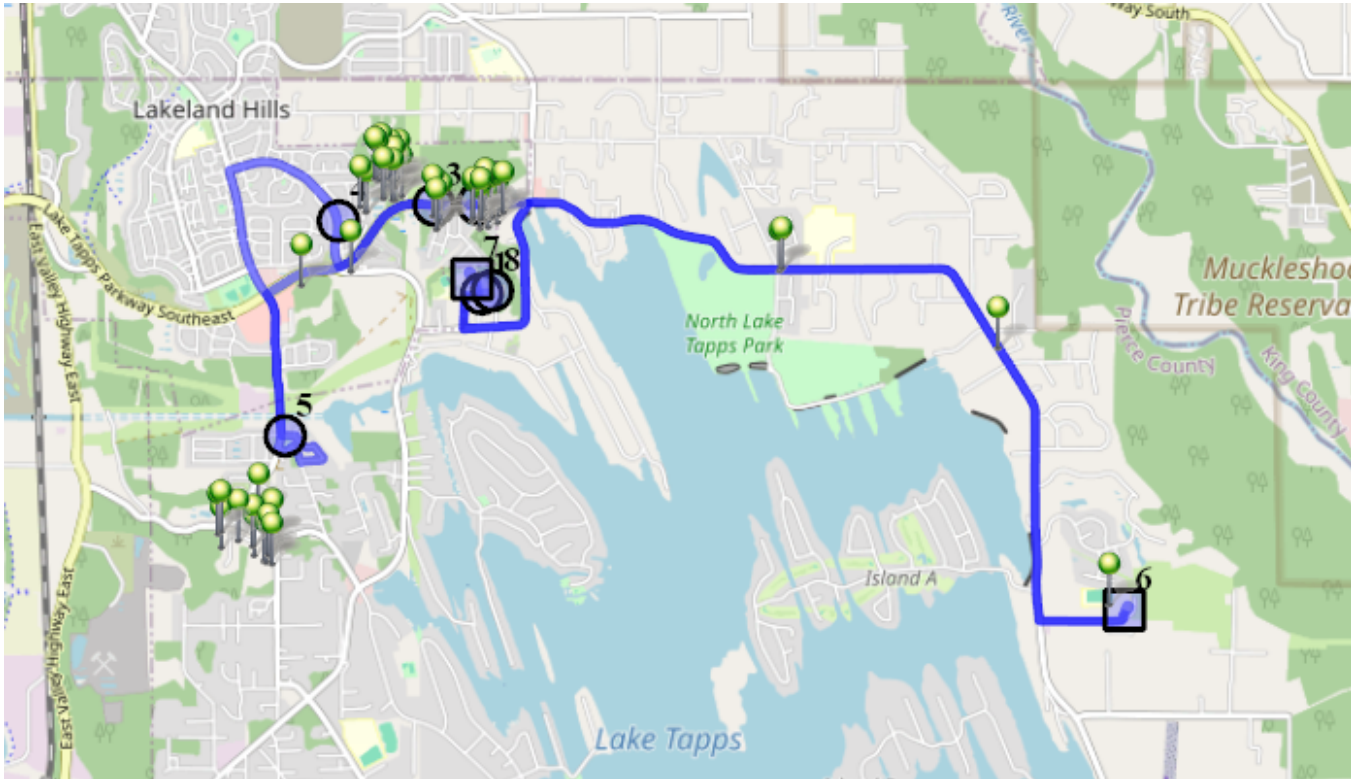

Run - 19 AM ELE - Snow

8/15/2024 - 6/30/2025

Driver: Snider, Susan
Time: 1 hr 6 min
Students: 70 / 70

Vehicle: D19
Distance: 14.35 mi
Description: Franklin, Charlotte, Portofino, Forest Ridge

Sat

Map

#1 - 9:39 AM - Depart Base / 1409 179th Ave East

#2 - 9:43 AM - Franklin / Lake Tapps Parkway Southeast & Franklin Ave Southeast
17 Pickup

#3 - 9:44 AM - Charlotte / Charlotte Ave Southeast & Lake Tapps Parkway Southeast
6 Pickup

#4 - 9:55 AM - Portofino / 2024 65th St Southeast
29 Pickup

#5 - 10:06 AM - Forest Ridge / 2122 170th Ave East
18 Pickup

#6 - 10:20 AM - DHES / Dhes Loop
34 Dropoff

#7 - 10:35 AM - LTES / 1320 178th Ave East
36 Dropoff

#8 - 10:45 AM - Return to Base / 1402 180th Ave East