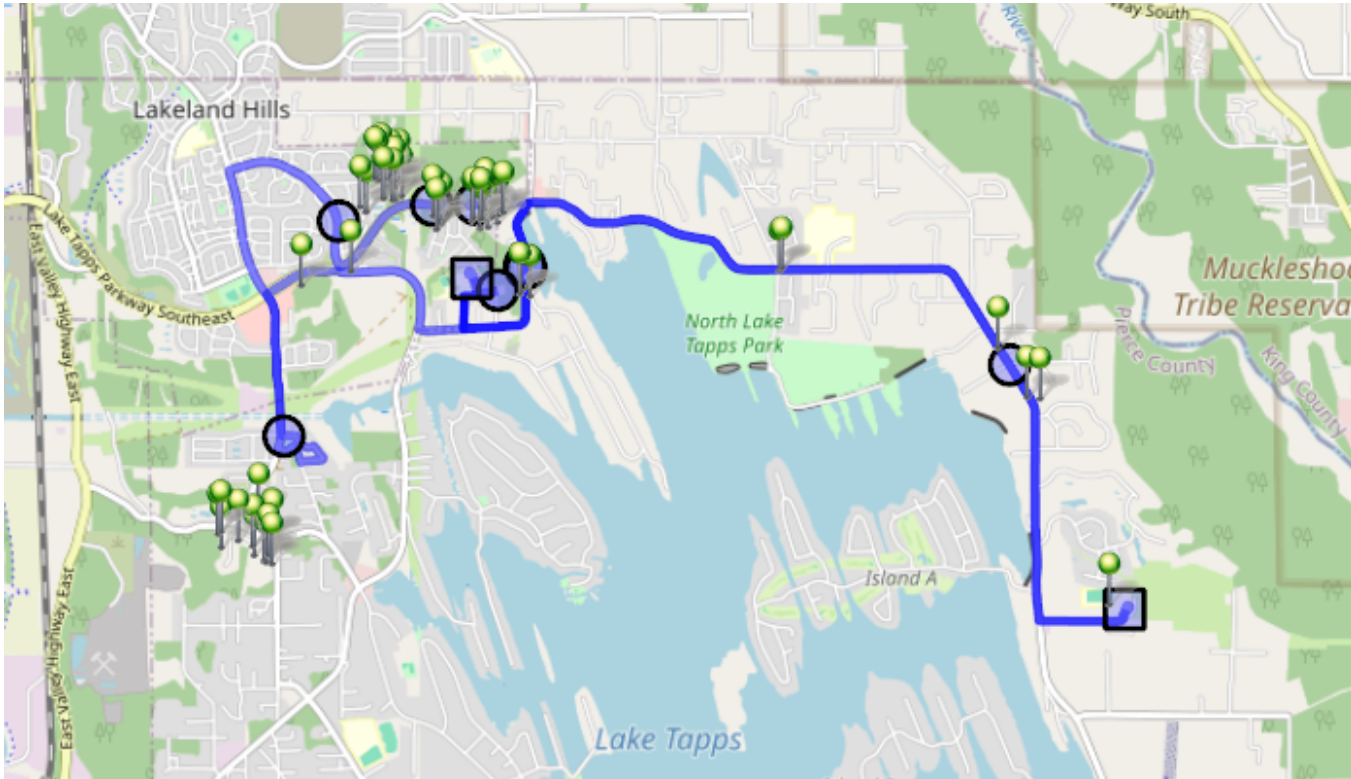

Run - 19 PM ELE Snow

8/15/2024 - 6/30/2025

Sat

Driver: Snider, Susan
Time: 1 hr 8 min
Students: 75 / 74

Vehicle: D19
Distance: 15.36 mi
Description: Franklin, Charlotte, Portofino, Forest Ridge

Map

- #1 - 2:45 PM - Depart Base / 1320 178TH Ave East
- #2 - 3:05 PM - DHES / Dhes Loop
38 Pickup
- #3 - 3:12 PM - Stop / 18th St East & 210th Ave East
2 Dropoff
- #4 - 3:17 PM - Stop / 1203 182nd Ave East
2 Dropoff
- #5 - 3:21 PM - Depart LTES / 1320 178th Ave East
37 Pickup
- #6 - 3:28 PM - Stop / 1207 182ND AVE E
1 Dropoff
- #7 - 3:29 PM - Franklin / 6327 Franklin Ave
17 Dropoff
- #8 - 3:31 PM - Charlotte / 6327 Charlotte Ave Southeast
6 Dropoff
- #9 - 3:33 PM - Portofino / 2024 65th St Southeast
28 Dropoff
- #10 - 3:41 PM - Forest Ridge / 2122 170th Ave East
18 Dropoff
- #11 - 3:52 PM - Return to Base / 1320 178TH Ave East