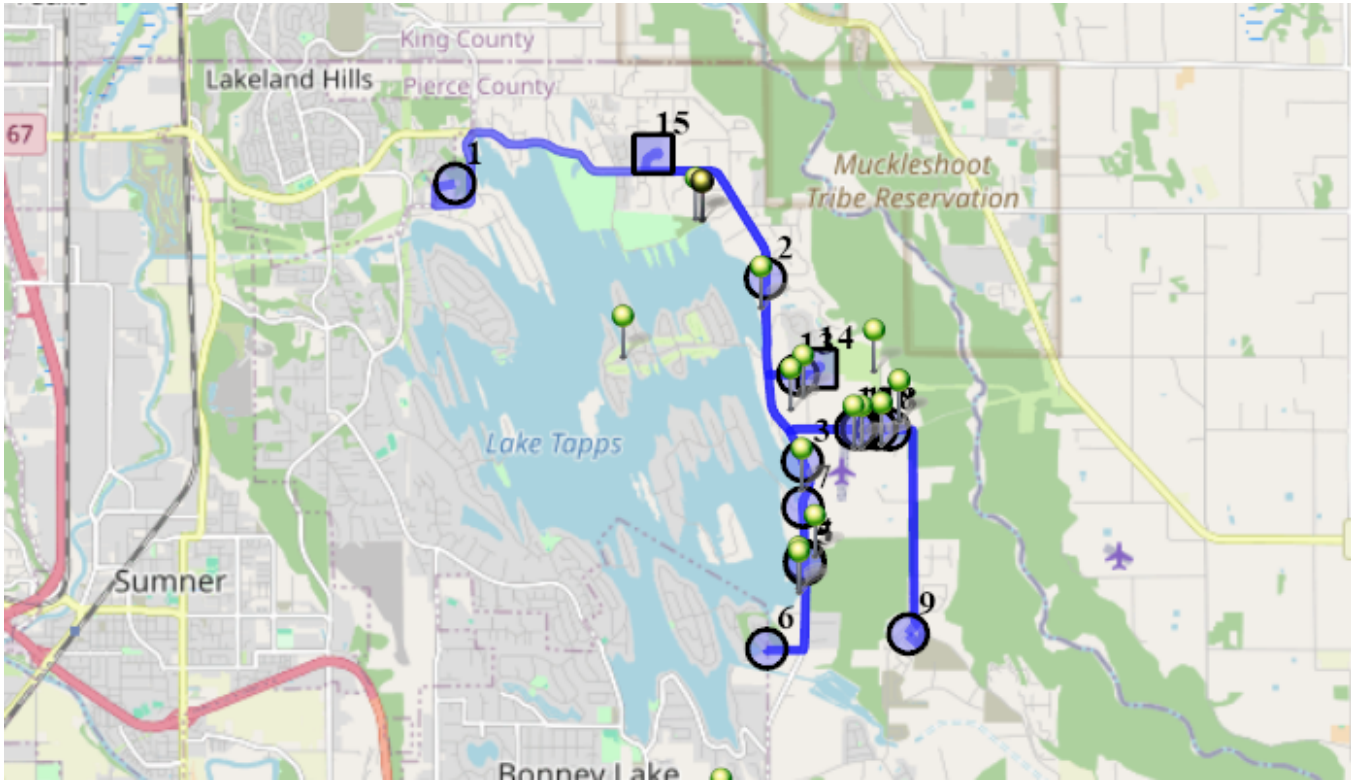

Run - 14 AM NTMS Snow

8/15/2024 - 6/30/2025

Driver: Colton, Rick A
Time: 46 min
Students: 22 / 24

Vehicle: D14
Distance: 16.43 mi
Description: Outback, red barn area

Sat

Map

- #1 - 8:48 AM - Depart Base / 1320 178TH Ave East
- #2 - 8:57 AM - Stop / 214th Ave East & 23rd St Ct E
1 Pickup
- #3 - 9:00 AM - Stop / 4308 218th Ave East
1 Pickup
- #4 - 9:02 AM - Stop / 5410 218th Ave East
1 Pickup
- #5 - 9:02 AM - Stop / 5502 218th Ave East
1 Pickup
- #6 - 9:05 AM - Turnaround Inlet Island / 6320 213th Avcet East
- #7 - 9:08 AM - Tapps Meadows / 218th Ave East & Snag Island Drive East
2 Pickup
- #8 - 9:12 AM - Twin Cedars / 22712 40th St East
1 Pickup
- #9 - 9:16 AM - Turnaround / 6237 Radke Road East
- #10 - 9:21 AM - Red Barn / 40th St E & 226th Ave East
5 Pickup
- #11 - 9:22 AM - Stop / 224th Ave East & 40th St East
1 Pickup
- #12 - 9:22 AM - Stop / 3922 224th Ave East
1 Pickup
- #13 - 9:25 AM - Stop / 21606 34th St East
2 Pickup

#14 - 9:27 AM - DHES p/u transfer kids / 21727 34th St East

6 Pickup

#15 - 9:35 AM - NTMS / 20029 12th St East

24 Dropoff