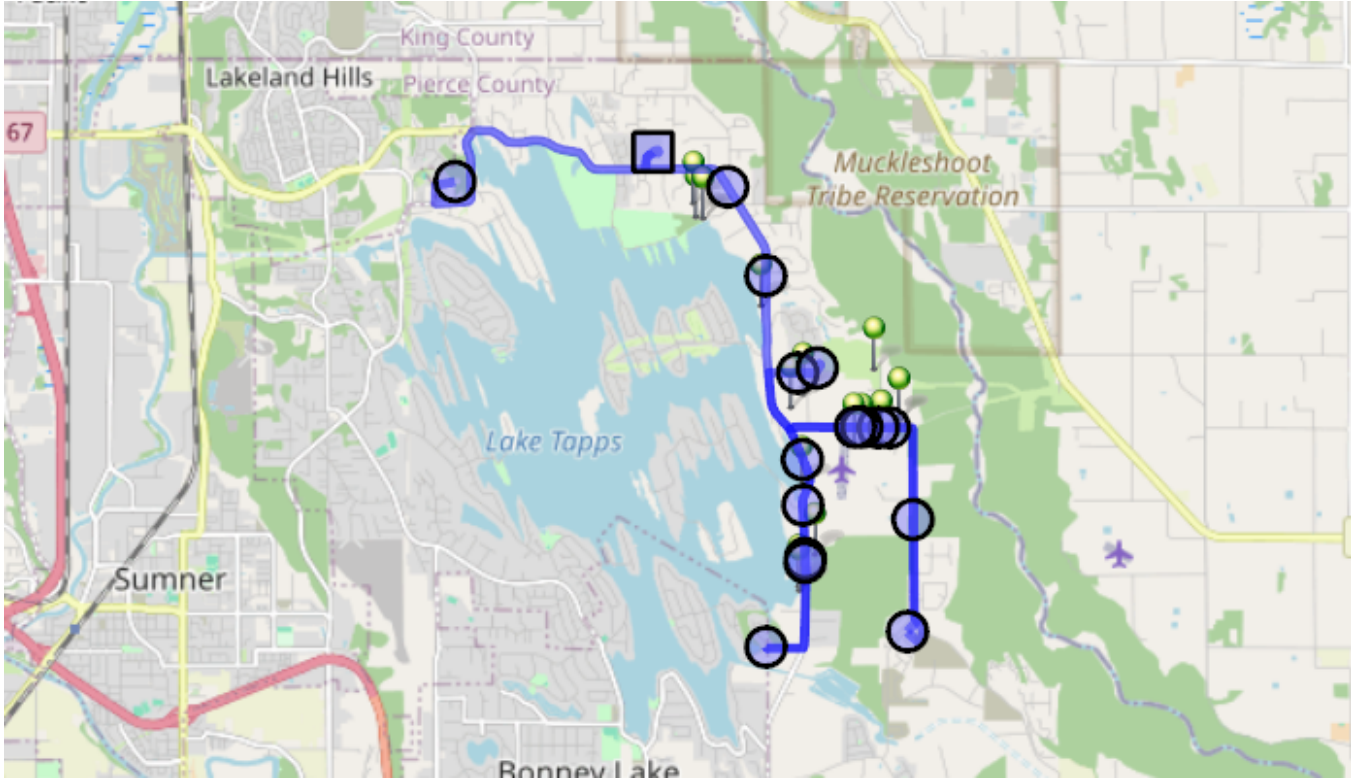

Run - 14 PM NTMS Snow

8/15/2024 - 6/30/2025

Sat

Driver: Colton, Rick A
Time: 1 hr 1 min
Students: 24 / 23

Vehicle: D14
Distance: 14.25 mi
Description: Outback, Red Barn Area

Map

- #1 - 2:00 PM - Depart/ Base / 1320 178TH Ave East
- #2 - 2:20 PM - Depart NTMS / 20029 12th St East
24 Pickup
- #3 - 2:23 PM - Stop / 14th St East & 210th Ave East
4 Dropoff
- #4 - 2:25 PM - Stop / 214th Ave East & 23rd Stct East
1 Dropoff
- #5 - 2:29 PM - Stop / 4308 218th Ave East
1 Dropoff
- #6 - 2:30 PM - Stop / 218th Ave East -- 5410
1 Dropoff
- #7 - 2:30 PM - Stop / 5502 218th Ave East
1 Dropoff
- #8 - 2:35 PM - Stop / 6320 213th Avect East
- #9 - 2:41 PM - Tapps Meadows / 218th Ave East & 49th St E
2 Dropoff
- #10 - 2:44 PM - Twin Cedars / 22712 40th St East
1 Dropoff
- #11 - 2:46 PM - Stop / 5008 230TH AVE E
- #12 - 2:49 PM - Stop / 6239 Radke Road East
- #13 - 2:54 PM - Red Barn / 40th St East & 226th Ave East
5 Dropoff

#14 - 2:55 PM - Stop / 224th Ave East & 40th St East

1 Dropoff

#15 - 2:55 PM - Stop / 3922 224th Ave East

1 Dropoff

#16 - 2:58 PM - Stop / 21606 34th St East

2 Dropoff

#17 - 3:01 PM - DHES - Drop off transfer kids / 22259 34th St East

3 Dropoff