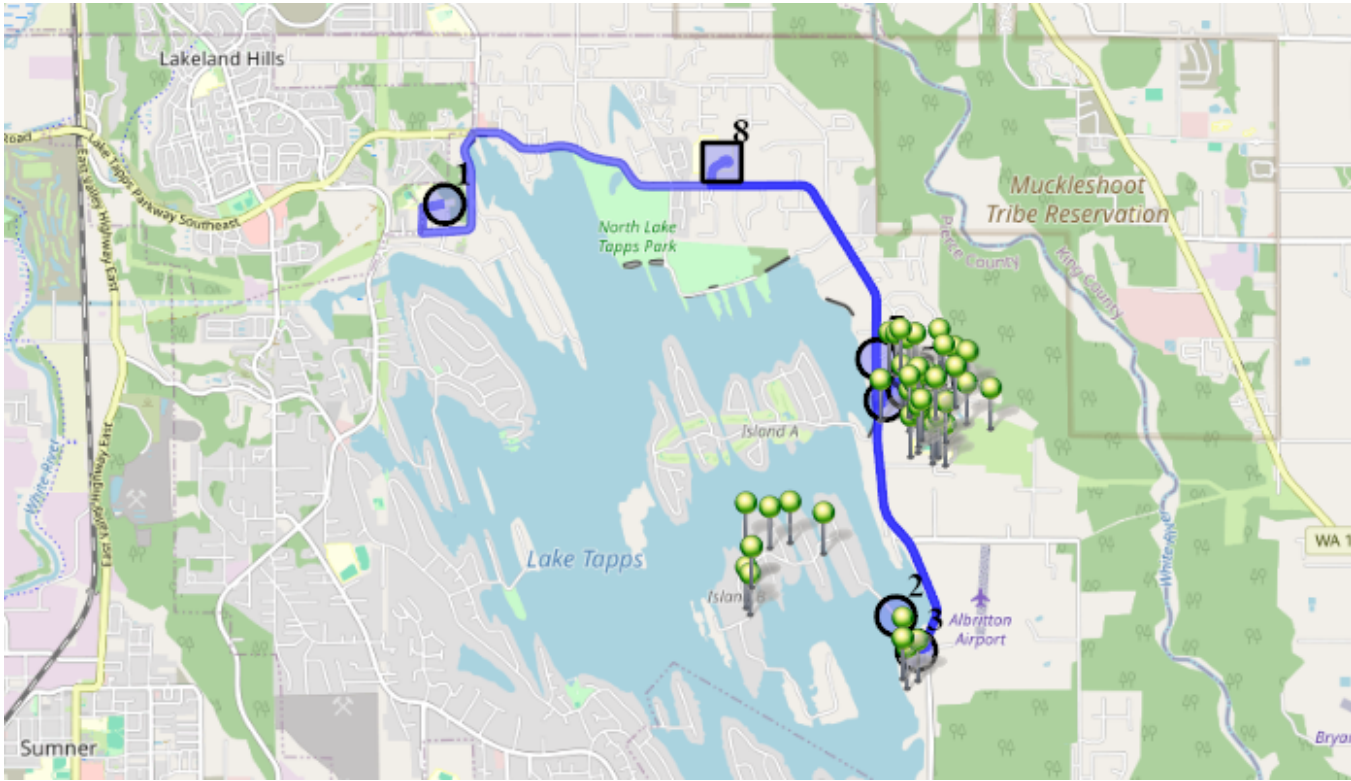

Run - 16 AM NTMS Snow

8/15/2024 - 6/30/2025

Driver: Garman, Laurie
Time: 29 min
Students: 51 / 51

Vehicle: D16
Distance: 9.81 mi
Description: Quiet Water/Snag Island

Sat

Map

- #1 - 9:00 AM - Depart Base / 1320 178th Ave E
- #2 - 9:14 AM - Stop & Turnaround / 21669 Snag Island Drive East
8 Pickup
- #3 - 9:15 AM - Stop / 21627 Snag Island Drive East
5 Pickup
- #4 - 9:19 AM - Stop / 21436 29th St East
1 Pickup
- #5 - 9:20 AM - Stop / 29th St East & Quiet Water Loop East
6 Pickup
- #6 - 9:21 AM - Stop / 2905 217th Ave East
21 Pickup
- #7 - 9:24 AM - Stop / 2603 214th Ave East
10 Pickup
- #8 - 9:30 AM - NTMS / 20029 12TH St East
51 Dropoff