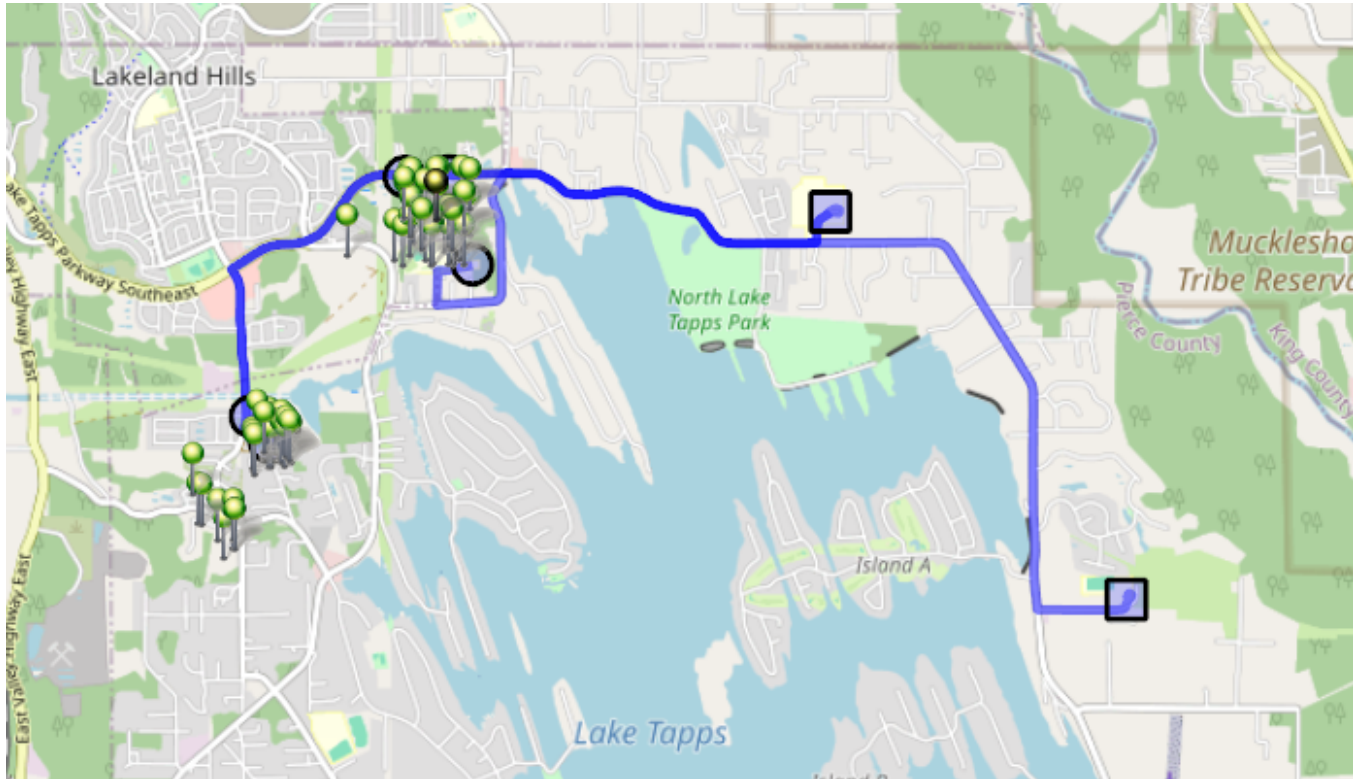

# Run - 11 PM NTMS Snow

8/15/2024 - 6/30/2025

Driver: Amidon, Kathy Ann

Vehicle: D11

Sat

Time: 53 min

Distance: 11.6 mi

Students: 70 / 78

Description: Up Forest Canyon, Estates Parkside, North Tapps Estates

## Map

- #1 - 2:00 PM - Depart Base / 1320 178TH Ave East
- #2 - 2:20 PM - Depart NTMS / 20029 12TH St East  
70 Pickup
- #3 - 2:32 PM - Estates Parkside / 2122 170th Ave East  
15 Dropoff
- #4 - 2:33 PM - Stop / 2232 170th Ave East  
10 Dropoff
- #5 - 2:35 PM - Stop / 16901 23rd Stct East  
2 Dropoff
- #6 - 2:40 PM - Stop / 6405 Charlotte Ave Southeast  
43 Dropoff
- #7 - 2:43 PM - Stop / 2821 65th St Southeast  
8 Dropoff
- #8 - 2:53 PM - DHES / 21727 34th St E