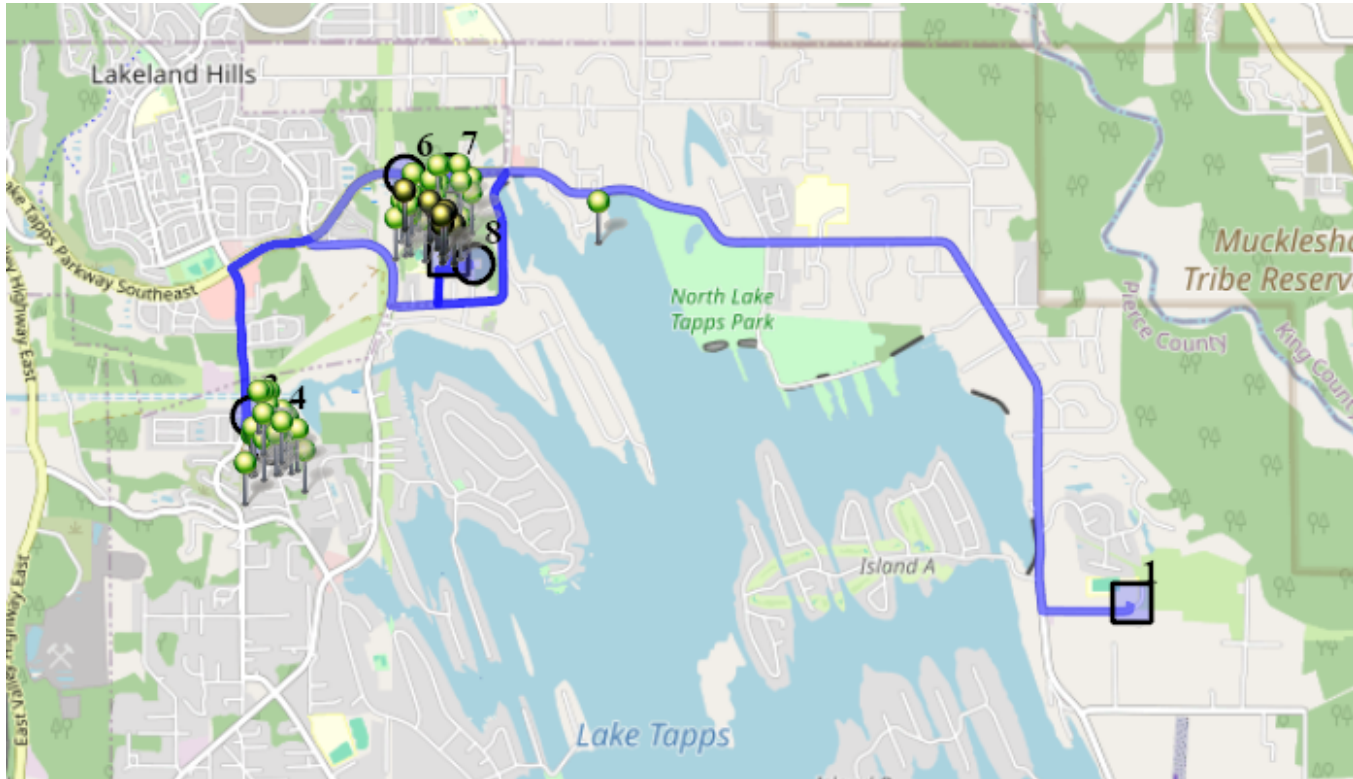

Run - 11 PM ELE Snow

8/15/2024 - 6/30/2025

Sat

Driver: Amidon, Kathy Ann

Vehicle: D11

Time: 45 min

Distance: 9.75 mi

Students: 68 / 73

Description: Up Forest Canyon/North Tapps Estates

Map

#1 - 3:07 PM - Depart DHES / 22271 34th St East
36 Pickup

#2 - 3:25 PM - Depart LTES / 1320 178th Ave East
1 Dropoff

32 Pickup

#3 - 3:34 PM - Stop / 2122 170th Ave East
9 Dropoff

#4 - 3:36 PM - Stop / 2232 170th Ave East
13 Dropoff

#5 - 3:37 PM - Stop / 16902 23rd Stct East
10 Dropoff

#6 - 3:43 PM - Stop / 6405 Charlotte Ave Southeast
36 Dropoff

#7 - 3:46 PM - Stop / 2821 65th St Southeast
4 Dropoff

#8 - 3:51 PM - Return to Base / 1320 178TH Ave East