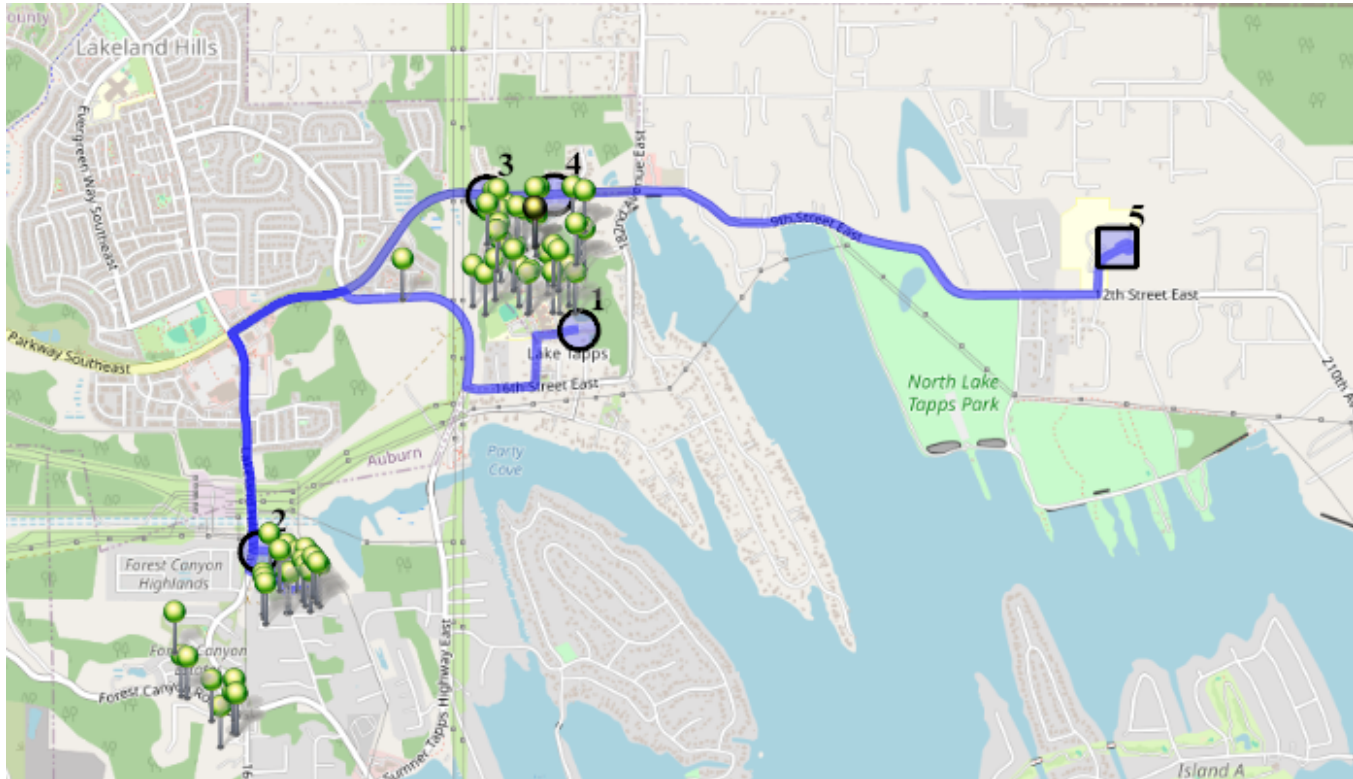

Run - 11 AM NTMS Snow

8/15/2024 - 6/30/2025

Driver: Amidon, Kathy Ann

Vehicle: D11

Sat

Time: 23 min

Distance: 5.57 mi

Students: 70 / 70

Description: Up Forest Canyon, Estates Parkside, North Tapps Estates

Map

#1 - 9:12 AM - Depart Base / 1320 178th Ave E

#2 - 9:19 AM - The Park Estates Stop / 2122 170th Ave East
27 Pickup

#3 - 9:27 AM - Stop / 6405 Charlotte Ave Southeast
43 Pickup

#4 - 9:30 AM - Stop / 2821 65th St Southeast

#5 - 9:35 AM - NTMS / 20029 12th St East
70 Dropoff