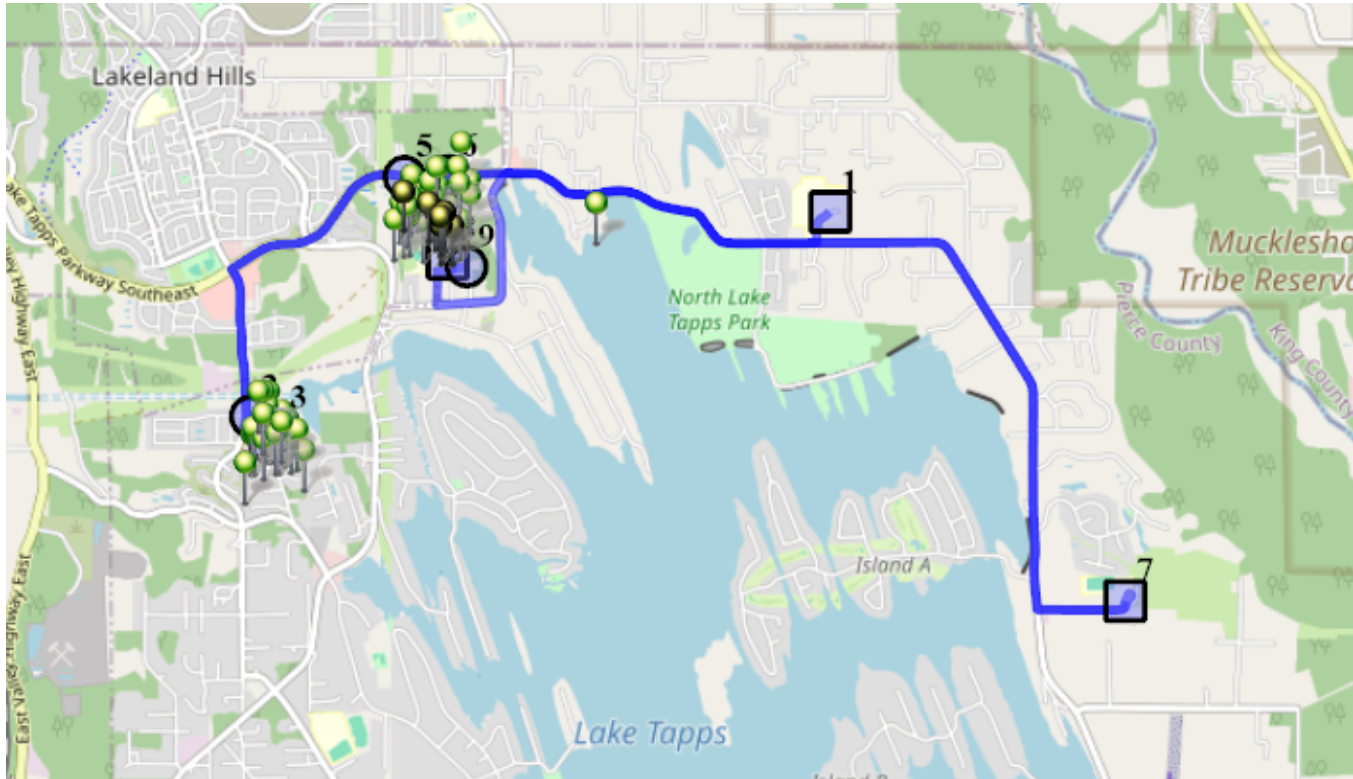

# Run - 11 AM ELE Snow

8/15/2024 - 6/30/2025

Driver: Amidon, Kathy Ann

Vehicle: D11

Sat

Time: 54 min

Distance: 13.9 mi

Students: 69 / 69

## Map

**#1 - 9:50 AM - Depart NTMS / 20029 12TH St East**

**#2 - 9:58 AM - Stop / 2122 170th Ave East**

10 Pickup

**#3 - 9:59 AM - Stop / 2232 170th Ave East**

12 Pickup

**#4 - 10:01 AM - Stop / 16902 23rd Stct East**

10 Pickup

**#5 - 10:07 AM - Stop / Charlotte Ave Se & Lake Tapps Parkway Southeast**

33 Pickup

**#6 - 10:10 AM - Stop / 2821 65th St Southeast**

4 Pickup

**#7 - 10:20 AM - DHES / 22249 34th St East**

37 Dropoff

**#8 - 10:35 AM - LTES / Unknown Address**

32 Dropoff

**#9 - 10:45 AM - Return to Base / 1320 178TH Ave East**