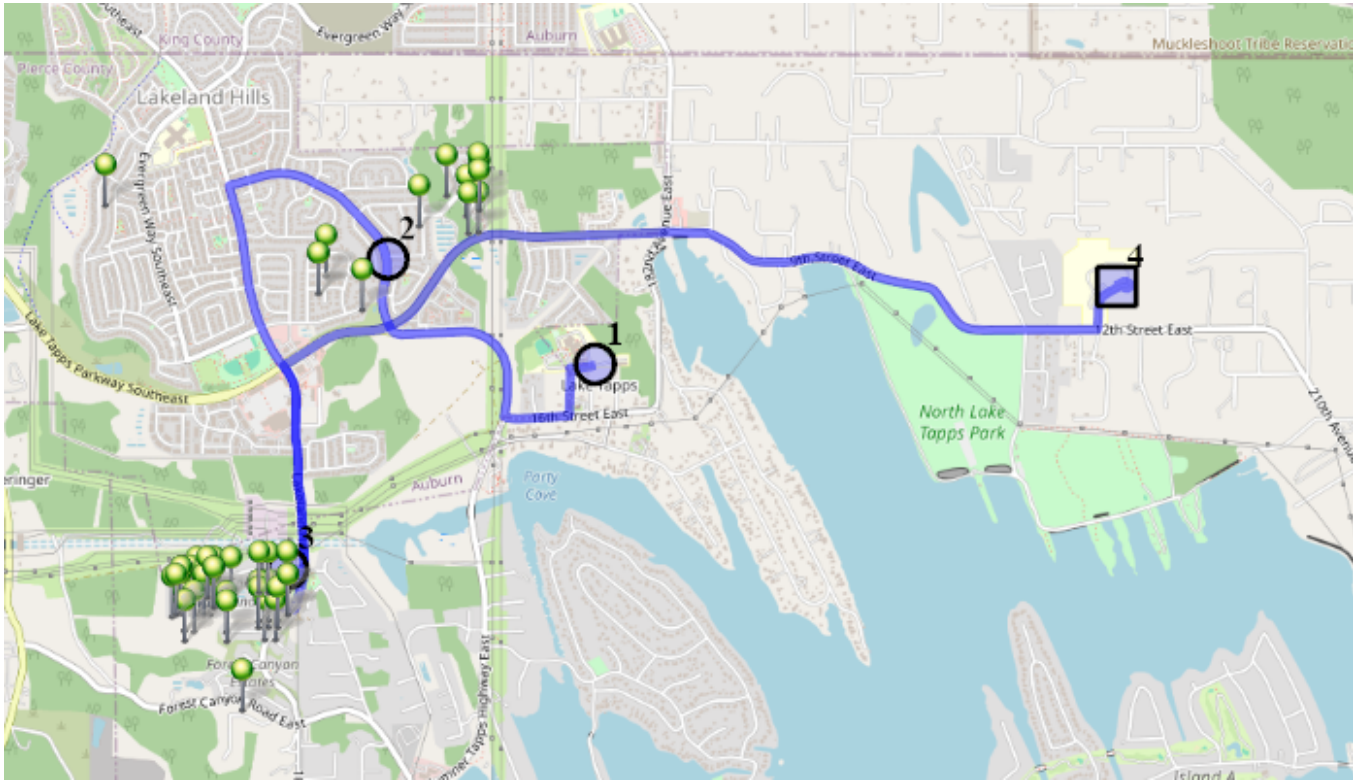

Run - 01 AM NTMS Snow

8/15/2024 - 6/30/2025

Driver: Krantz, Skyler
Time: 25 min
Students: 53 / 53

Vehicle: D01
Distance: 6.25 mi
Description: Estates/Portofino

Sat

Map

#1 - 9:10 AM - Depart Base / 17815 14th Stct East

#2 - 9:14 AM - Stop / 2024 65th St Southeast
15 Pickup

#3 - 9:22 AM - Stop / 16519 22nd St East
38 Pickup

#4 - 9:35 AM - NTMS / NTMS 20029 12TH St East
53 Dropoff