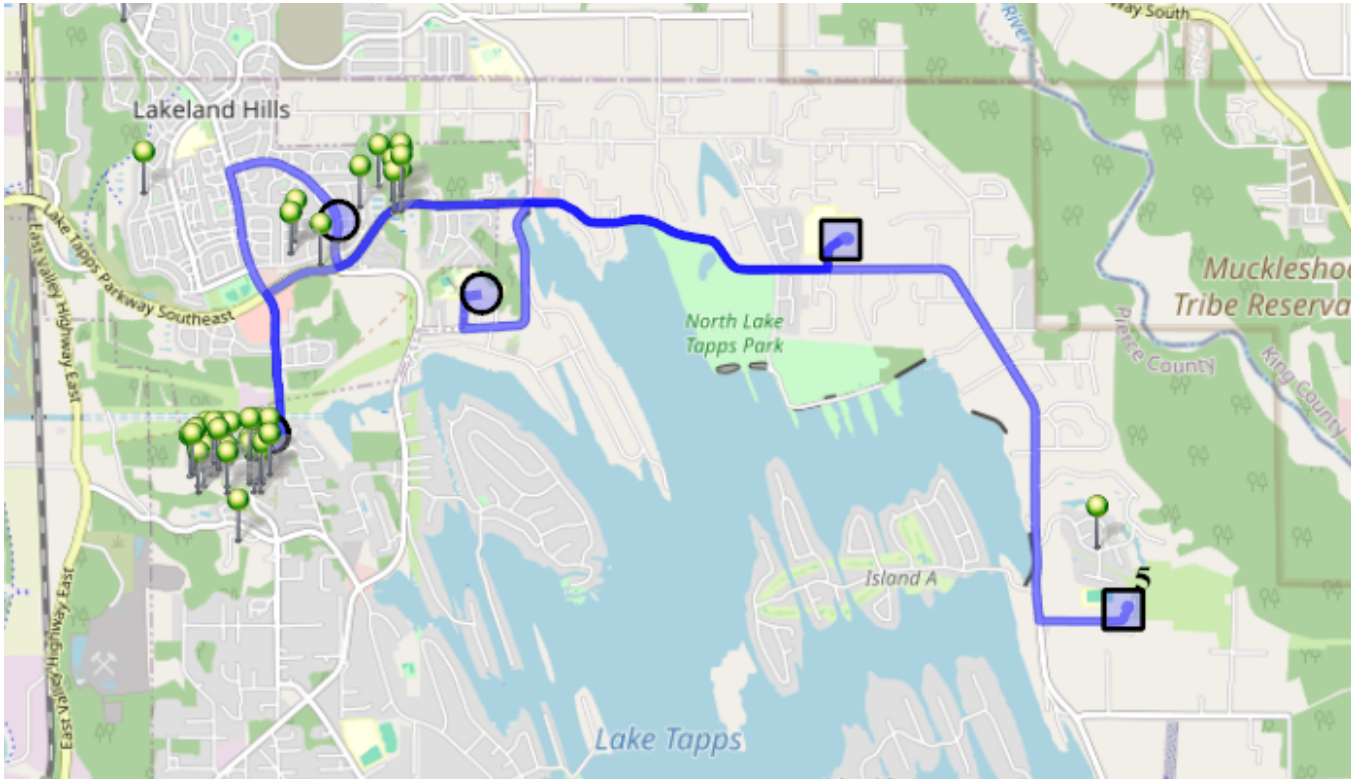

Run - 01 PM NTMS Snow

8/15/2024 - 6/30/2025

Driver: Krantz, Skyler
Time: 49 min
Students: 52 / 54

Vehicle: D01
Distance: 12.25 mi
Description: Estates/Portofino

Sat

Map

#1 - 2:00 PM - Depart Base / 17815 14th Stct East

#2 - 2:15 PM - NTMS / NTMS 20029 12TH St East

1 Dropoff

52 Pickup

#3 - 2:24 PM - Stop / 2024 65th St Southeast

15 Dropoff

#4 - 2:31 PM - Stop / 16519 22nd St East

38 Dropoff

#5 - 2:49 PM - DHES / 21727 34th St E