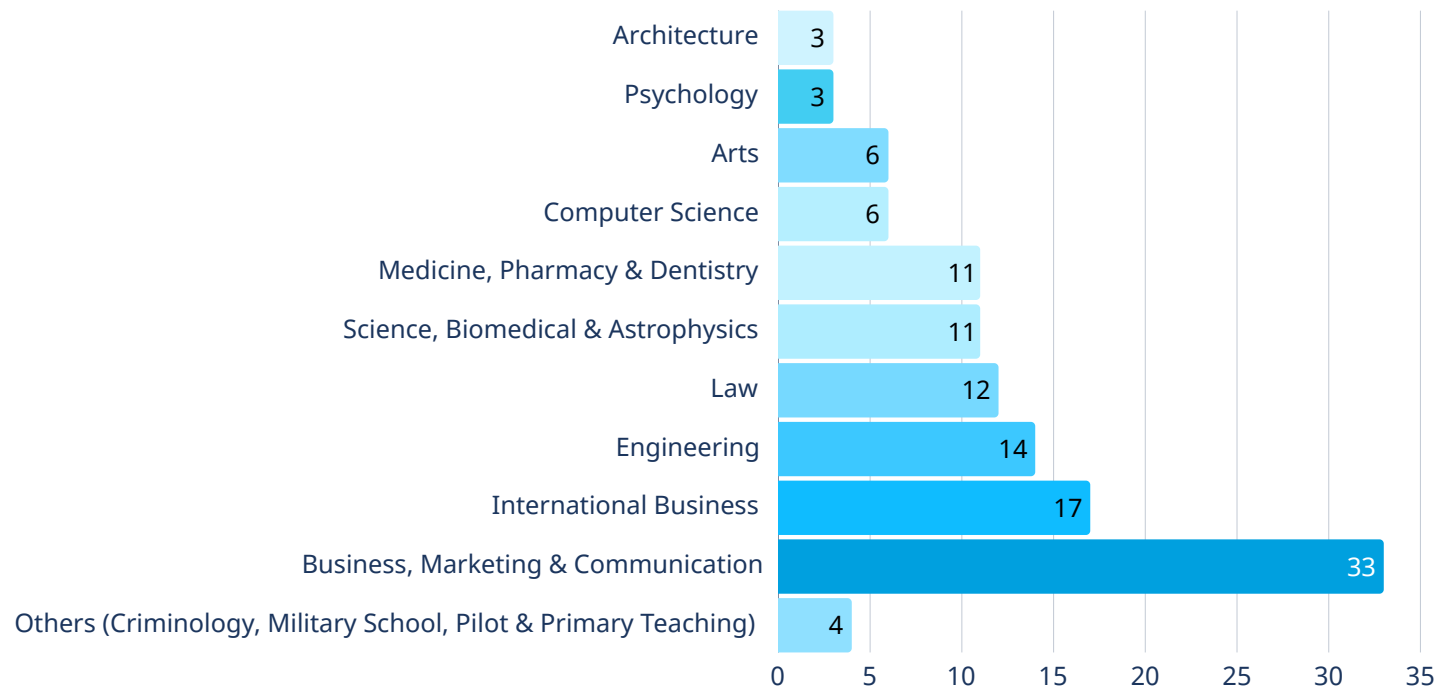

Degrees

Grados

This chart shows the variety of degrees our students have gone on to study at local, national and international universities. Business, Engineering, Law and Science related degrees including Medicine continue to be some of the most popular degrees Cambridge House British International School students go on to study.

Este gráfico muestra la diversidad de carreras que nuestros estudiantes han decidido continuar en universidades locales, nacionales e internacionales. Administración de Empresas, Ingeniería, Derecho y los grados relacionados a las Ciencias incluida la Medicina siguen siendo algunas de las titulaciones más populares entre los estudiantes de Cambridge House British International School.