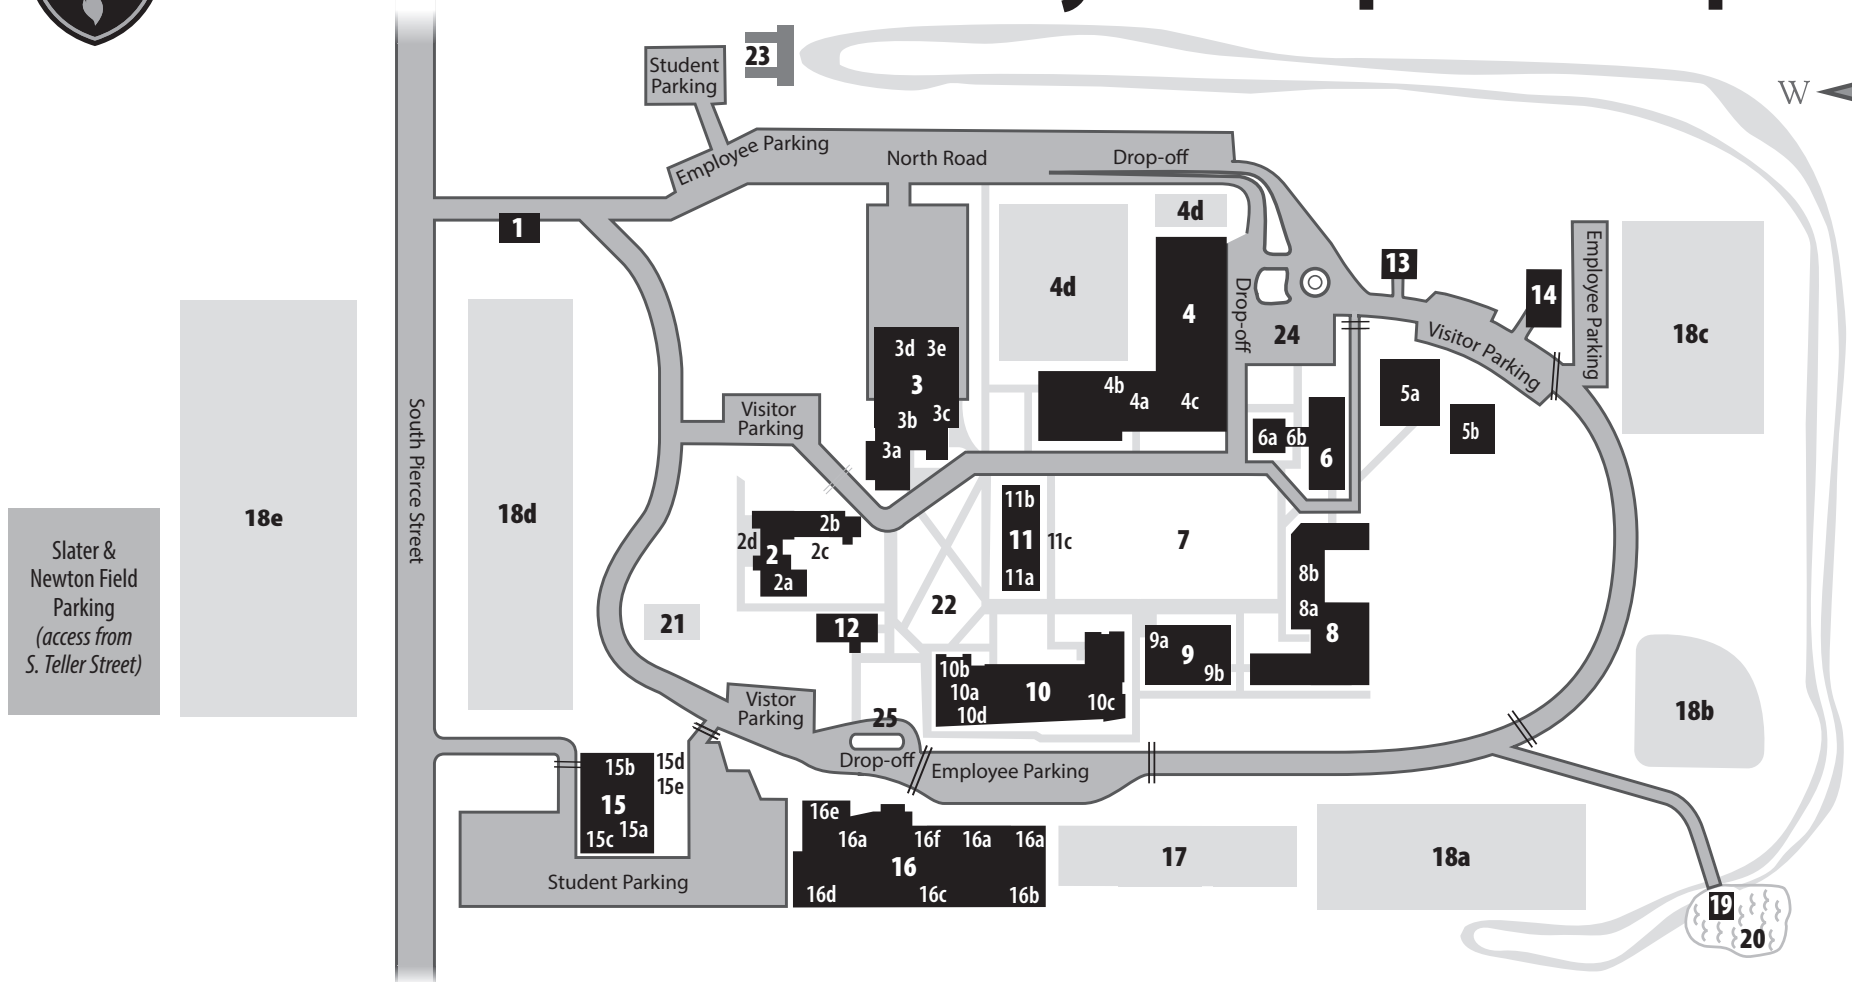

# Colorado Academy Campus Map

- |  |   |  |  |  |  |
|--|---|--|--|--|--|
| <p><b>1 Welcome Center</b></p> <p><b>2 Welborn House</b></p> <p>2a Admission &amp; Financial Access Office</p> <p>2b Business Office</p> <p>2c Maloy Courtyard</p> <p>2d Welborn House Lawn &amp; Terrace</p> <p><b>3 Campus Center</b></p> <p>3a Dining Hall</p> <p>3b CA Store</p> <p>3c Safety &amp; Security/Macy's Place</p> <p>3d Sadler Room (East/West)</p> <p>3e Mustang Room</p> | <p><b>4 Lower School</b></p> <p>4a Lower School Office</p> <p>4b Lower School Health Office</p> <p>4c Lower School Library</p> <p>4d Playgrounds</p> <p><b>5 Pre-K Buildings</b></p> <p>5a Pre-K Cottage</p> <p>5b Pre-K Casita</p> <p><b>6 Ponzio Arts Center</b><br/>(Visual &amp; Digital Arts)</p> <p>6a Main Gallery</p> <p>6b Student Gallery</p> <p><b>7 Stamper Commons</b></p> | <p><b>8 Chowdry Middle School</b></p> <p>8a Middle School Office</p> <p>8b Middle School Health Office</p> <p><b>9 Raether Library &amp; Technology Labs</b></p> <p>9a Main Level: Raether Library &amp; Classrooms</p> <p>9b Upper Level: Technology Lab, Innovation &amp; Design Studio, Tech Offices</p> <p><b>10 F. Charles Froelicher Upper School</b></p> <p>10a Upper School Office</p> <p>10b Knowles Lecture Hall</p> <p>10c Anderson Innovation Lab</p> <p>10d Upper Level: College Office</p> | <p><b>11 Schotters Music Center</b></p> <p>11a Upper Level: Choir Room</p> <p>11b Lower Level: Audio &amp; Digital Music Labs, Dance Studio, Private Lesson Studios</p> <p>11c Schotters Steps</p> <p><b>12 Carolyn Smith Center</b></p> <ul style="list-style-type: none"> <li>• Head of School's Office</li> <li>• Assistant Head of School's Office</li> <li>• Advancement, Alumni, Communications, Events Offices</li> <li>• Safety &amp; Security Office</li> <li>• Summer/Auxiliary Programs Office</li> <li>• Reception</li> <li>• Alumni Conference Room</li> <li>• Mail Room</li> </ul> <p><b>13 Extended Day &amp; Horizons Colorado</b></p> | <p><b>14 Operations Office &amp; Bus Garage</b></p> <p><b>15 Leach Center for the Performing Arts</b></p> <p>15a Theater/Main Stage</p> <p>15b Black Box Theater &amp; Performance Space</p> <p>15c Classroom for Speech &amp; Debate</p> <p>15d Cindy Jordan Plaza</p> <p>15e V Lab Outdoor Performance Space &amp; Classroom</p> <p><b>16 Athletic Center</b></p> <p>16a Athletics/P.E. Offices</p> <p>16b Field House</p> <p>16c Main Gym</p> <p>16d West Gym</p> <p>16e Climbing Center</p> <p>16f Bansbach Strength &amp; Conditioning Center</p> | <p><b>17 Stueie's Courts (tennis)</b></p> <p><b>18 Athletic Fields</b></p> <p>18a Wright Field</p> <p>18b Baseball Field</p> <p>18c Simms Field</p> <p>18d Firman Field</p> <p>18e Slater &amp; Newton Turf Fields</p> <p><b>19 Polk Science Center</b></p> <p><b>20 Woody's Pond</b></p> <p><b>21 Swimming Pool</b></p> <p><b>22 Sculpture Garden</b></p> <p><b>23 Dos Chappell Trailhead &amp; Trail</b></p> <p><b>24 Lower School Circle</b></p> <p><b>25 Upper School Circle</b></p> |
|--|---|--|--|--|--|