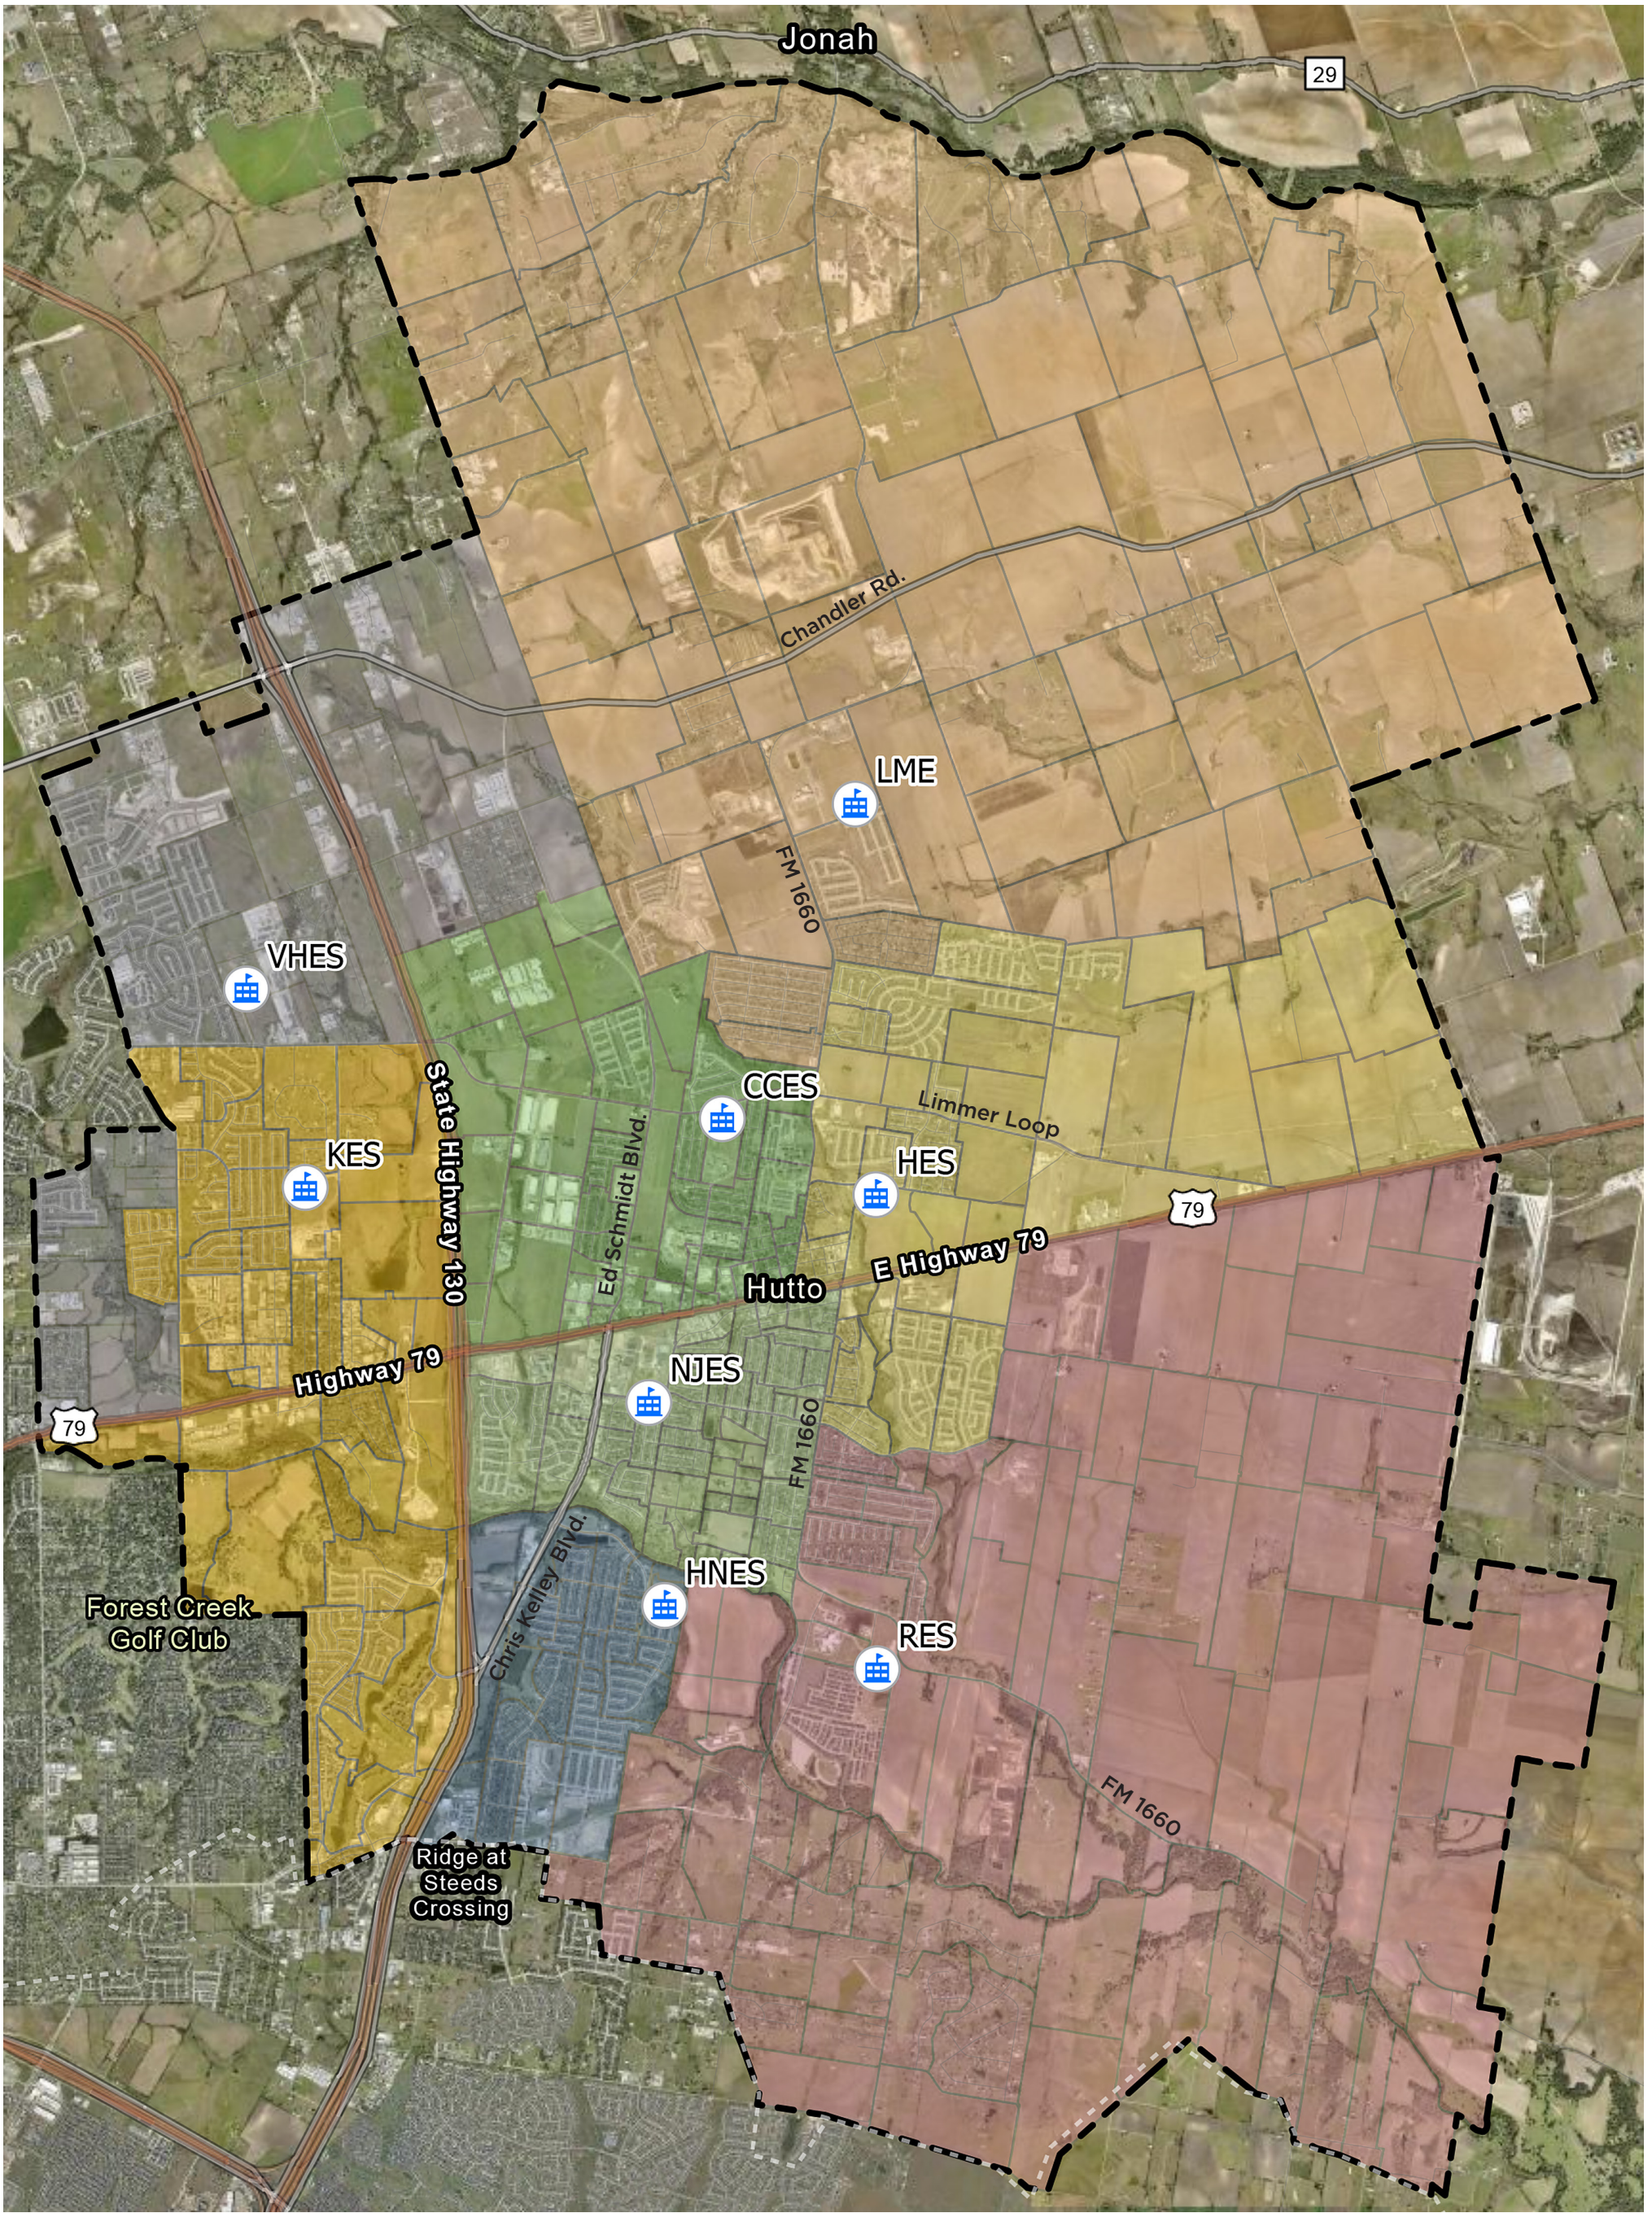

# Hutto ISD Elementary Attendance Zones

- |   |   |   |
|---|---|---|
|  Veterans' Hill (VHES)       |  Nadine Johnson (NJES) |  Hutto (HES)         |
|  Cottonwood Creek (CCES)     |  Howard Norman (HNES)  |  Lee Martinez (LMES) |
|  Benjamin 'Doc' Kerley (KES) |  Ray (RES)             |   |

# Hutto ISD Elementary Attendance Zones

- Veterans' Hill (VHES)
- Cottonwood Creek (CCES)
- Benjamin 'Doc' Kerley (KES)

- Nadine Johnson (NJES)
- Howard Norman (HNES)
- Ray (RES)

- Hutto (HES)
- Lee Martinez (LMES)