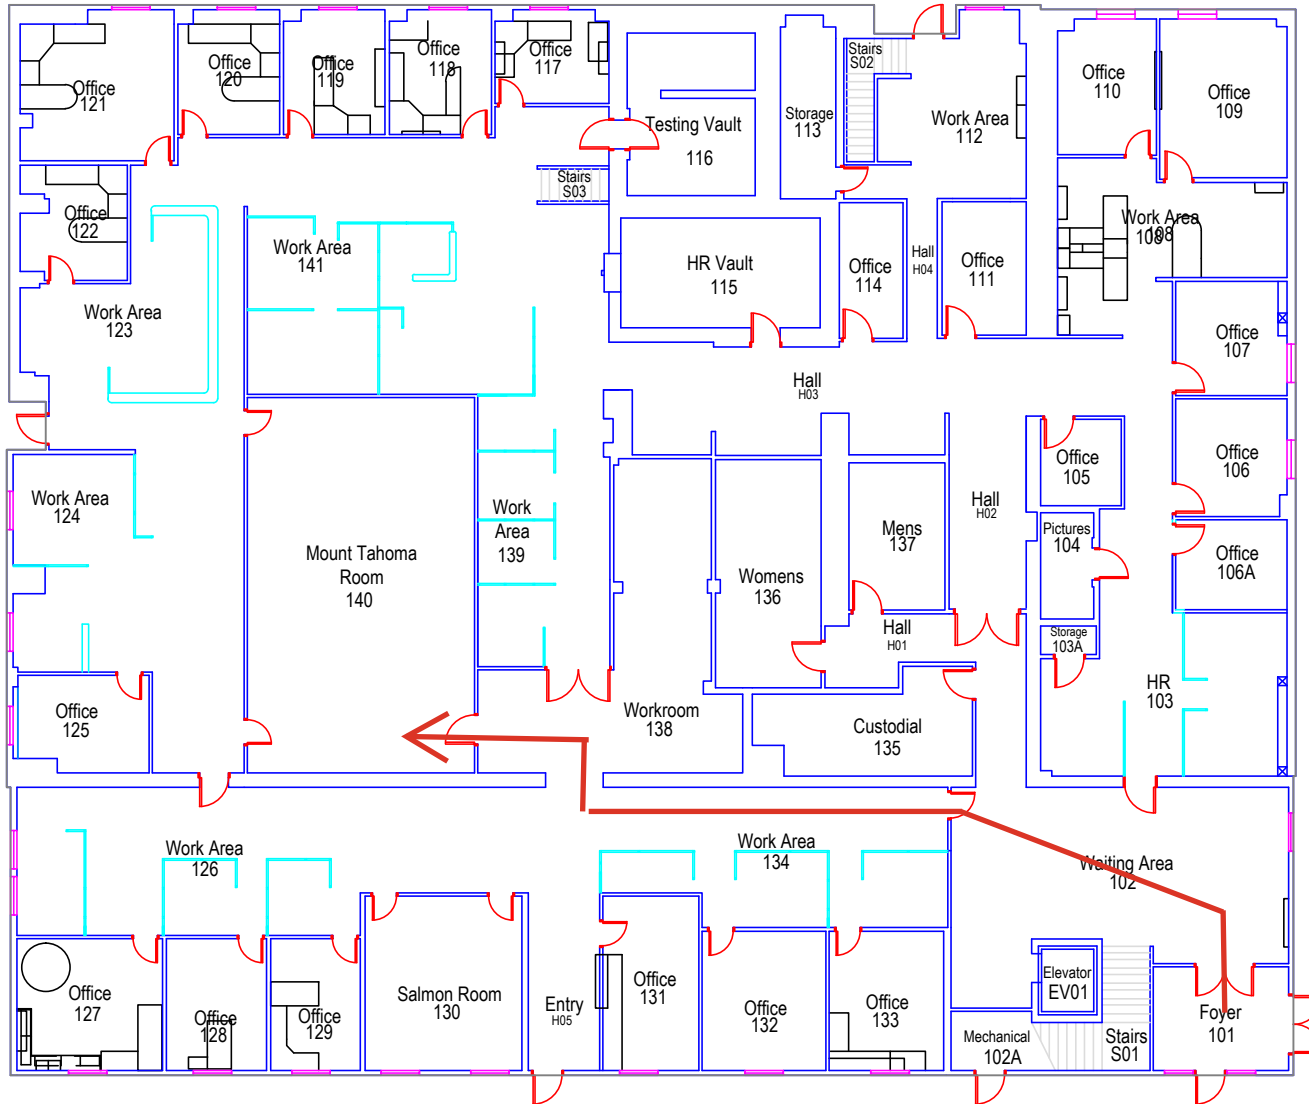

ESC 75-01-100 Base Floor Plan

File: Y:\FAC\Plans - Working Drawings\Base Plans\SUPPORT\75 ESC\Floor Plans\75-01-100-A.dwg

Base Floor Plan
Education Service Center
302 2nd St. SE
Puyallup, WA 98372

Scale:
1" = 20'

Drawn By:
BT

Date:
August 2018

Site/ Bldg/ Floor No.
75-01-100

Range/ Township/ Section:
04-20-28

Parcel Number(s):
5745001111

Sheet No.

A1 of 2