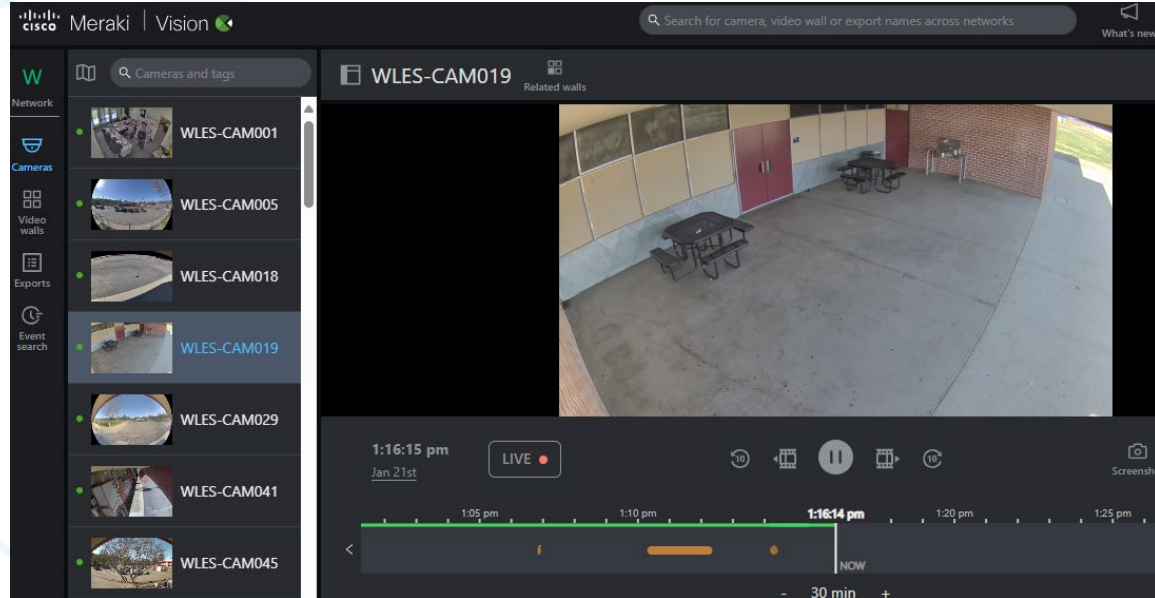

- New Camera Interface
  - Permissions Granted to Site Admin
  - Single Sign-On (SSO)
- Camera Install Counts
  - Phase I – 260
  - Phase II – 469
  - Phase III – 829
  - Total Cameras – 1,558
  - Previous System – 935
    - That is an additional 623 cameras district-wide.