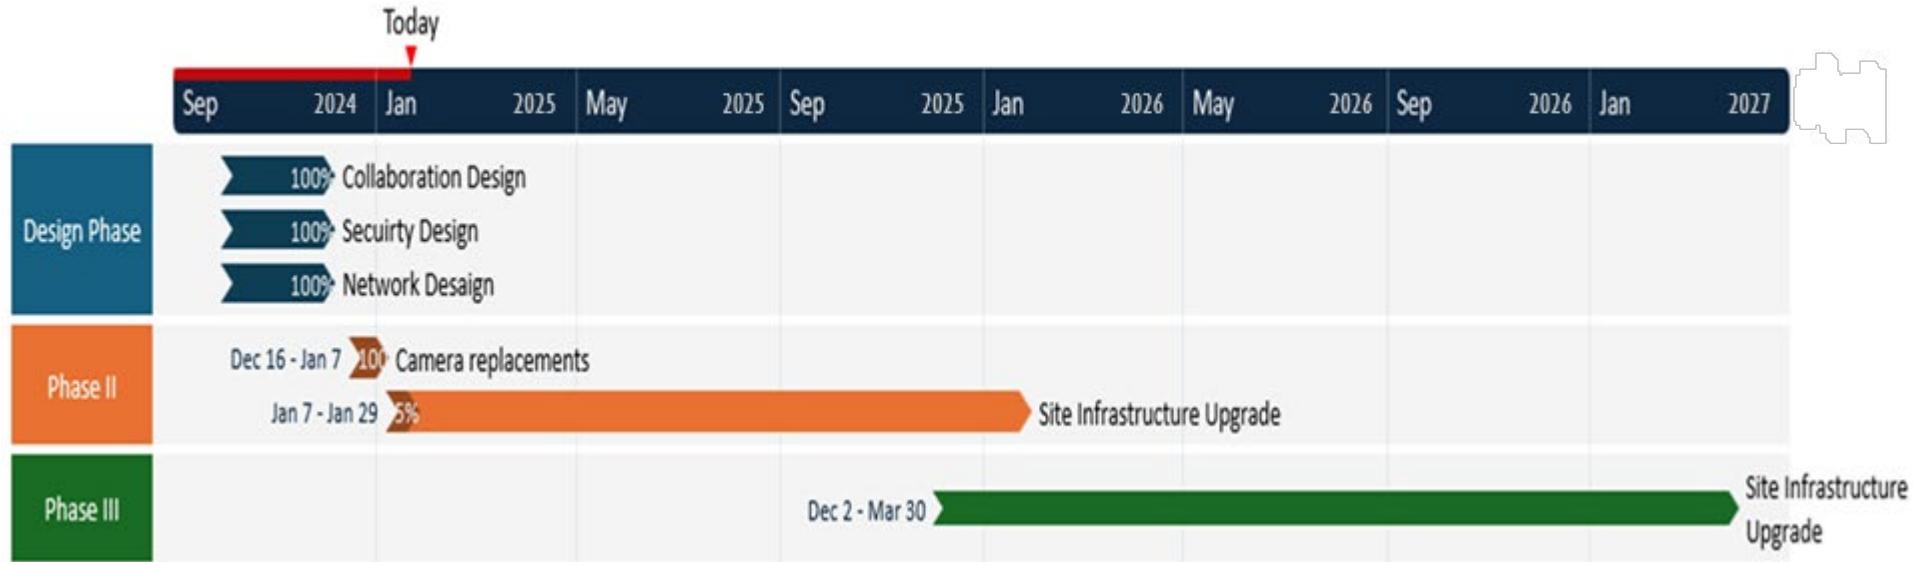

High Level Schedule

- **Project Initiation**
(August - December)
 - Kick-Off Meeting / Discussions
 - High-level Project review
 - Equipment Orders
 - Design Phase
 - Network
 - Security
 - Phone System
 - Site Visits / Maps
 - Equipment Deliveries Start
 - Esser Funding