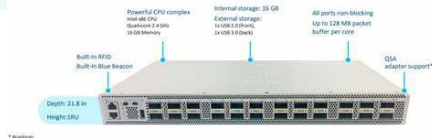

- **Physical Infrastructure**

- Solution components and benefits

- Cabinets
    - Fiber backbone cabling
    - Copper cabling
    - Uninterruptible power supplies

- **Switches**

- Solution components and benefits

- Cisco Catalyst 9500 core switches
    - Meraki MS355-48X-HW switches

Introducing the Catalyst 9500 Series
Powering the next generation; fixed campus core and aggregation