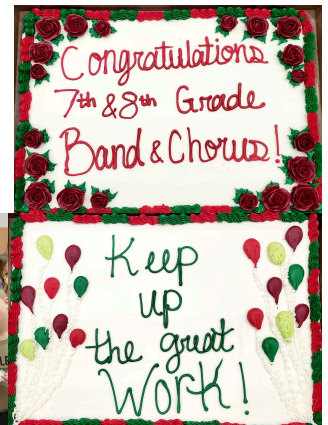

7th and 8th Grade Band Newsletter

Mrs. Irwin | **January 2025**

irwine@dansvillecsd.org 585 - 335 - 4010 x1133

7th and 8th Grade Band News

- ★ **Happy New Year!** Another big shout-out to all of our student performers on a very successful Holiday Concert Season! From ringing the Salvation Army bell at Tops with multiple groups of musicians, to performing at the Star Theater for Winter in the Village, to our Holiday Concert - our students proved that hard work and dedication are powerful tools for achieving success! All of our performers celebrated with "Cake at 8" the morning after their Holiday Concert! A fun time was had by all!
- ★ The GVSMA All County Junior High Band Festival is on Friday, January 31st and Saturday, February 1st at Mt. Morris CSD. The students who have been selected to perform in this ensemble have been notified, have received their music and have received information on this event.

Upcoming Events

- ★ **GVSMA Junior High Band All County Music Festival:** Friday, January 31st and Saturday, February 1st, 2025 at Mt. Morris CSD

9th Period Activities

- ★ **Mondays:** Make-Up Lessons (Students have 2 weeks from the missed lesson to make up a lesson)
- ★ **Tuesdays:** Jazz Band
- ★ **Wednesdays:** Practice Club
- ★ **Thursdays:** JH Drumline

🎵 7th and 8th Grade Band Calendar of Events 🎵

2024-2025

GV SMA Junior High Band All County Music Festival: Friday, January 31 and Saturday, February 1, 2025, Mt. Morris CSD (Select 7th and 8th Grade Band Students)

7th and 8th Grade Band Spring Concert: Wednesday, April 9, 2025, 6:00pm, High School Auditorium (All 7th and 8th Grade Band Students)

Dogwood Parade: Saturday, May 17, 2025, 5:00pm (All 7th and 8th Grade Band Students)