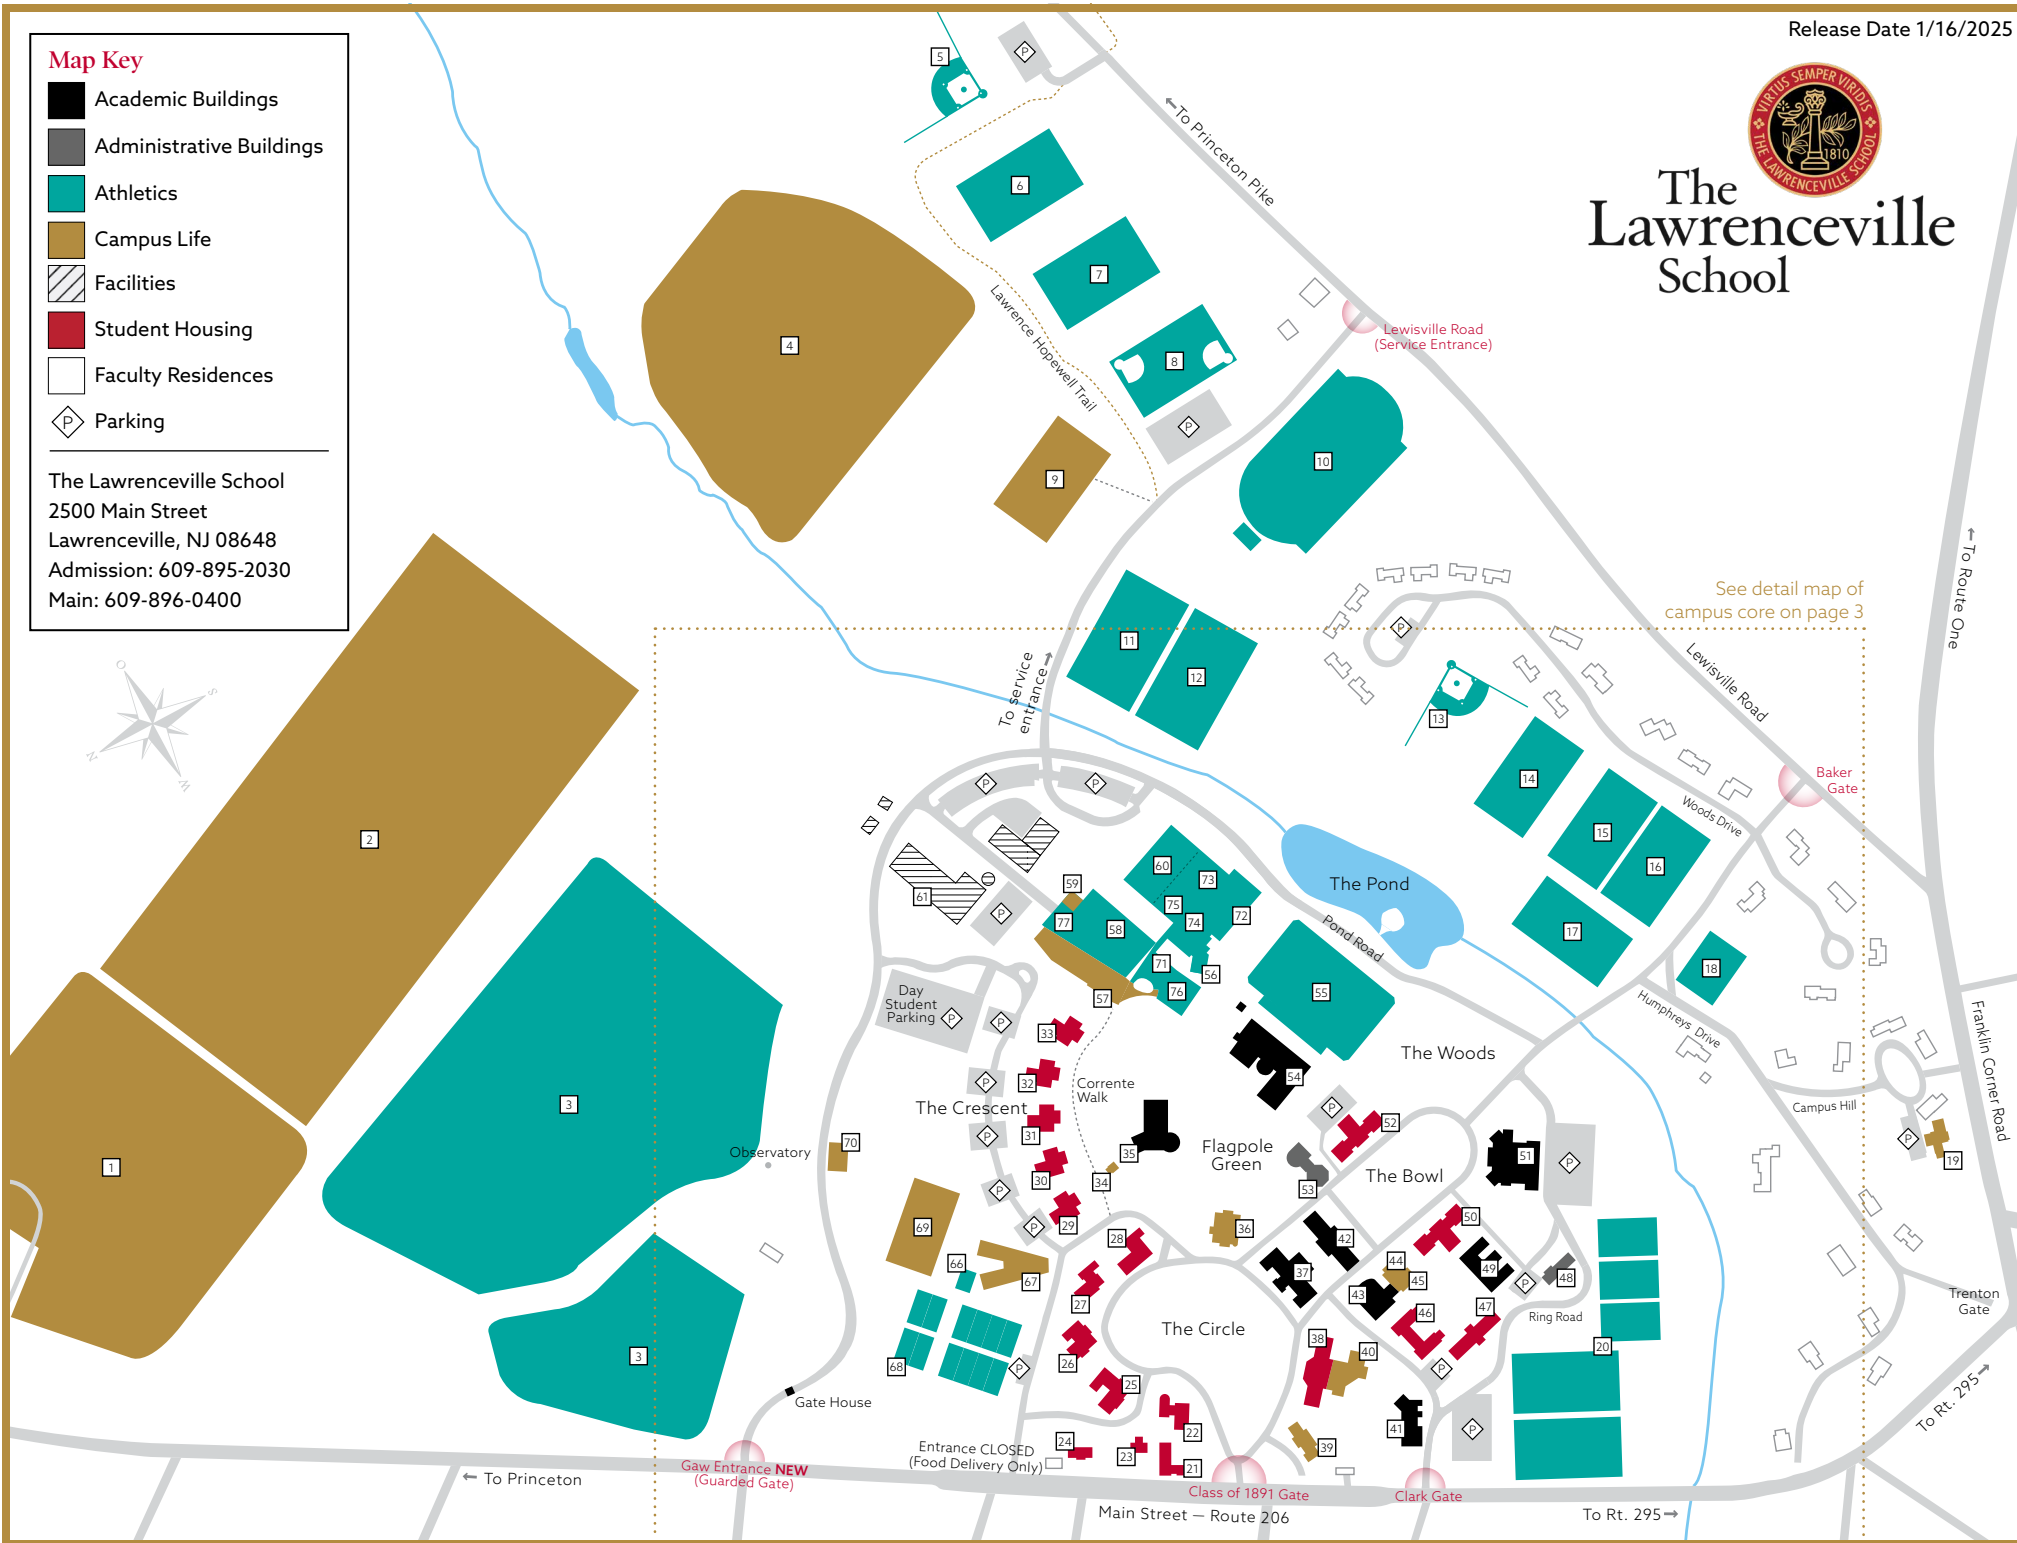

The Lawrenceville School

Map Key

- Academic Buildings
- Administrative Buildings
- Athletics
- Campus Life
- Facilities
- Student Housing
- Faculty Residences
- P Parking

The Lawrenceville School
 2500 Main Street
 Lawrenceville, NJ 08648
 Admission: 609-895-2030
 Main: 609-896-0400

Campus Life

Abbott Dining Hall	40
Al Rashid Health and Wellness Center	67
Alumni Study	39
Bath House Cafe	34
Big Red Farm	1
Big Red Farm Extension	4
Big Red Park	69
Big Red Store (Tsai Field House)	71
Children's Center	19
Deans' Garden	70
Edith Memorial Chapel	36
Foundation House	39
Hutchins Galleries	45
Joshua L. Miner Ropes Course	9
Post Office (Tsai Field House)	59
Solar Farm	2
Tsai Commons (Tsai Field House)	57

From Baker Gate: Enter campus through the Baker Gate located at 119 Lewisville Road. Proceed straight until you reach the grass area known as The Bowl. Turn right. Passing a residential building on the right, turn right to enter the visitor parking lot behind the Mackenzie Administration Building. Please park in the reserved spots. Additional parking is available on the road along The Bowl.

Directions to Tsai Field House:

Enter campus through the Gaw Entrance located at 2750 Main Street. Proceed past the gate house and go straight until you reach the parking lot on your right. Please park and walk to Tsai Field House.