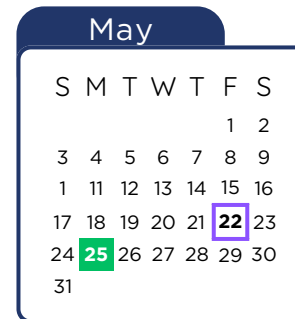

## Dates & Holidays

7/31 & 8/1	New Employee Orientation (No School)
8/4-8/18	Professional Learning (No School)
8/19	First Day of School
9/1	Labor Day (No School)
9/19	End of 1st Six-Weeks
9/29	Parent Teacher Conference (No School)
10/13	Professional Learning (No School)
10/31	End of 2nd Six-Weeks
11/3	Professional Learning (No School)
11/24-11/28	Thanksgiving Break (No School for Students)
11/24 & 11/25	Staff Work Days
12/19	End of 3rd Six-Weeks (Early Release)
12/22-1/2	Christmas Break (No School)
1/5 & 1/6	Professional Learning (No School)
1/7	First Day of Second Semester
1/19	MLK, JR. Day (No School)
2/13	End of 4th Six Weeks
2/16	Professional Learning (No School)
3/6	Bad Weather Day (No School)
3/9-3/13	Spring Break (No School)
4/2	End of 5th Six-Weeks
4/3	Good Friday (No School)
4/6	Bad Weather Day (No School)
5/22	End of 6th Six-Weeks (Early Release)
5/25	Memorial Day (No School)
6/1-6/26	Summer Learning