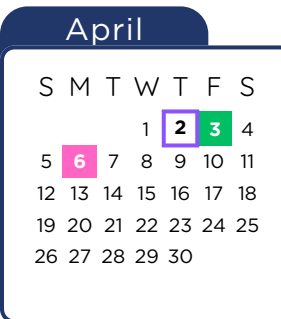

## Dates & Holidays

7/31 & 8/1	New Employee Orientation (No School)
8/4-8/18	Professional Learning (No School)
8/19	First Day of School
9/1	Labor Day (No School)
9/19	End of 1st Six-Weeks
9/29	Parent Teacher Conference (No School)
10/13	Professional Learning (No School)
10/31	End of 2nd Six-Weeks
11/3	Professional Learning (No School)
11/24-11/28	Thanksgiving Break (No School for Students)
11/24 & 11/25	Staff Work Days
12/19	End of 3rd Six-Weeks (Early Release)
12/22-1/2	Christmas Break (No School)
1/5 & 1/6	Professional Learning (No School)
1/7	First Day of Second Semester
1/19	MLK, JR. Day (No School)
2/13	End of 4th Six Weeks
2/16	Professional Learning (No School)
3/6	Bad Weather Day (No School)
3/9-3/13	Spring Break (No School)
4/2	End of 5th Six-Weeks
4/3	Good Friday (No School)
4/6	Bad Weather Day (No School)
5/22	End of 6th Six-Weeks (Early Release)
5/25	Memorial Day (No School)
6/1-6/26	Summer Learning