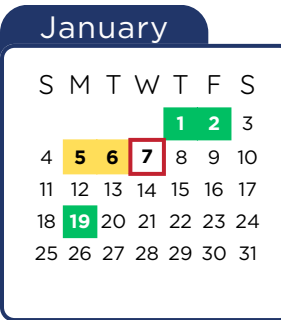

## Dates & Holidays

7/31 & 8/1	New Employee Orientation (No School)
8/4-8/18	Professional Learning (No School)
8/19	First Day of School
9/1	Labor Day (No School)
9/19	End of 1st Six-Weeks
9/29	Parent Teacher Conference (No School)
10/13	Professional Learning (No School)
10/31	End of 2nd Six-Weeks
11/3	Professional Learning (No School)
11/24-11/28	Thanksgiving Break (No School for Students)
11/24 & 11/25	Staff Work Days
12/19	End of 3rd Six-Weeks (Early Release)
12/22-1/2	Christmas Break (No School)
1/5 & 1/6	Professional Learning (No School)
1/7	First Day of Second Semester
1/19	MLK, JR. Day (No School)
2/13	End of 4th Six Weeks
2/16	Professional Learning (No School)
3/6	Bad Weather Day (No School)
3/9-3/13	Spring Break (No School)
4/2	End of 5th Six-Weeks
4/3	Good Friday (No School)
4/6	Bad Weather Day (No School)
5/22	End of 6th Six-Weeks (Early Release)
5/25	Memorial Day (No School)
6/1-6/26	Summer Learning