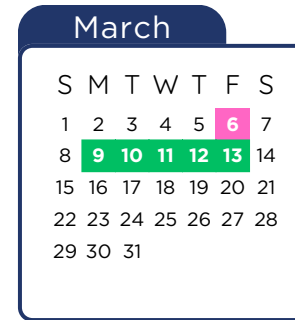

## Dates & Holidays

7/31 & 8/1	New Employee Orientation (No School)
8/4-8/18	Professional Learning (No School)
8/19	First Day of School
9/1	Labor Day (No School)
9/19	End of 1st Six-Weeks
9/29	Parent Teacher Conference (No School)
10/13	Professional Learning (No School)
10/31	End of 2nd Six-Weeks
11/3	Professional Learning (No School)
11/24-11/28	Thanksgiving Break (No School for Students)
11/24 & 11/25	Staff Work Days
12/19	End of 3rd Six-Weeks (Early Release)
12/22-1/2	Christmas Break (No School)
1/5 & 1/6	Professional Learning (No School)
1/7	First Day of Second Semester
1/19	MLK, JR. Day (No School)
2/13	End of 4th Six Weeks
2/16	Professional Learning (No School)
3/6	Bad Weather Day (No School)
3/9-3/13	Spring Break (No School)
4/2	End of 5th Six-Weeks
4/3	Good Friday (No School)
4/6	Bad Weather Day (No School)
5/22	End of 6th Six-Weeks (Early Release)
5/25	Memorial Day (No School)
6/1-6/26	Summer Learning