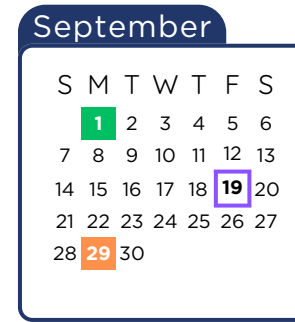

## Dates & Holidays

7/31 & 8/1	New Employee Orientation (No School)
8/4-8/18	Professional Learning (No School)
8/19	First Day of School
9/1	Labor Day (No School)
9/19	End of 1st Six-Weeks
9/29	Parent Teacher Conference (No School)
10/13	Professional Learning (No School)
10/31	End of 2nd Six-Weeks
11/3	Professional Learning (No School)
11/24-11/28	Thanksgiving Break (No School for Students)
11/24 & 11/25	Staff Work Days
12/19	End of 3rd Six-Weeks (Early Release)
12/22-1/2	Christmas Break (No School)
1/5 & 1/6	Professional Learning (No School)
1/7	First Day of Second Semester
1/19	MLK, JR. Day (No School)
2/13	End of 4th Six Weeks
2/16	Professional Learning (No School)
3/6	Bad Weather Day (No School)
3/9-3/13	Spring Break (No School)
4/2	End of 5th Six-Weeks
4/3	Good Friday (No School)
4/6	Bad Weather Day (No School)
5/22	End of 6th Six-Weeks (Early Release)
5/25	Memorial Day (No School)
6/1-6/26	Summer Learning