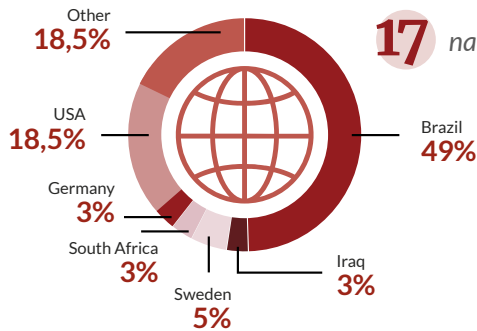

STUDENT BODY

675 students (K3-12)

231 students in HS

CLASS OF 2024 IB RESULTS

33 IB Diploma Candidates

31 IB Diploma Awarded

42 EAB Highest Diploma Score

31 EAB Average Score

30 World Average Diploma Score

CLASS OF 2025

61 students

17 nationalities