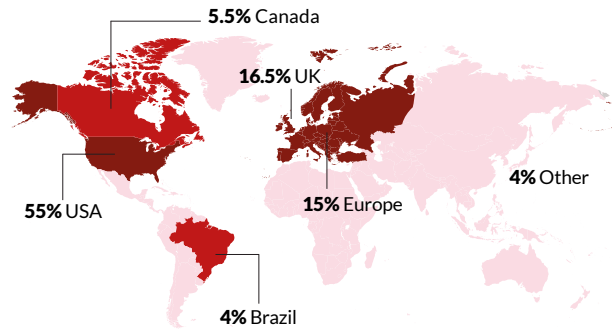

CLASS OF 2024 - ACCEPTANCES BY COUNTRY