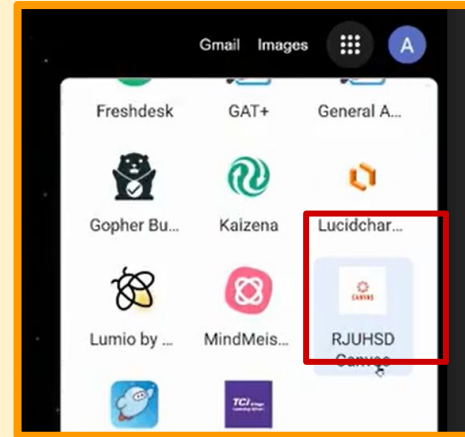

Step One: Login to Canvas

Option 1: Go to the Waffle in Google Chrome and scroll down to the RJUHS Canvas Icon.

Option 2: Go to rjuhsd.instructure.com and login with your RJUHS Google account credentials.

Option 3: On your Chromebook bookmark bar, you will see RJUHS Canvas under the “rjuhsd.us bookmarks” folder

Option 4: Canvas Student is available for both **Android** and **iOS** devices. Click [here for directions](#) once you download the app.

Option 5: Click the [direct link here](#) to Course in Canvas