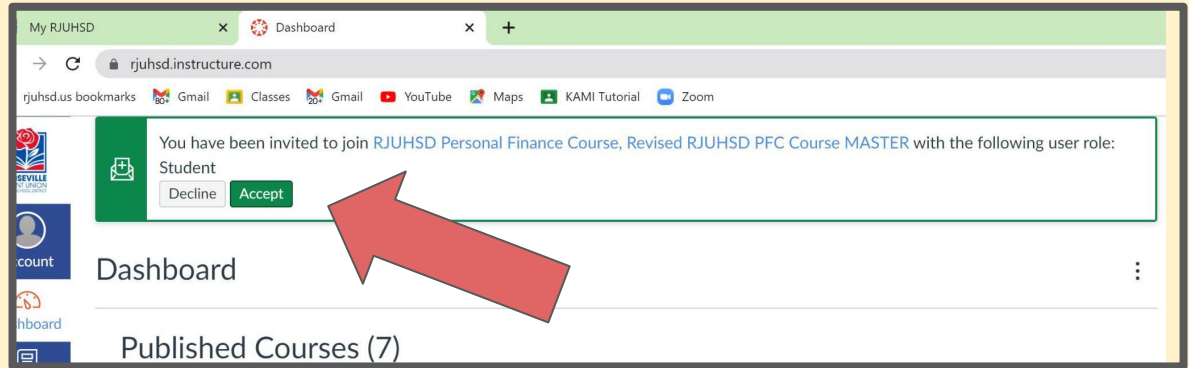

Option 3: On your Chromebook bookmark bar, you will see RJUHS Canvas under the “rjuhsd.us bookmarks” folder

Option 4: Canvas Student is available for both **Android** and **iOS** devices. Click [here for directions](#) once you download the app.

Option 5: Click the [direct link here](#) to Course in Canvas

Step Two: Click the Accept to Join the Course

Once you click “Accept” you will see a welcome message and the course should appear under “Published Courses”