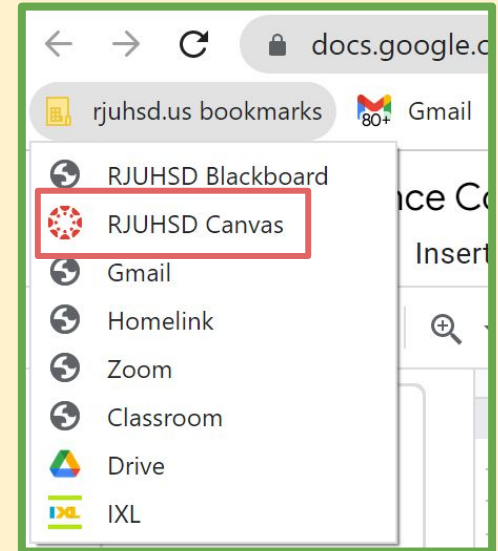

Step One: Login to Canvas

Option 1: Go to the Waffle in Google Chrome and scroll down to the RJUHS Canvas Icon.

Option 2: Go to rjuhsd.instructure.com and login with your RJUHS Google account credentials.

Option 3: On your Chromebook bookmark bar, you will see RJUHS Canvas under the “rjuhsd.us bookmarks” folder

Option 4: Canvas Student is available for both **Android** and **iOS** devices. Click [here for directions](#) once you download the app.

Option 5: Click the [direct link here](#) to Course in Canvas