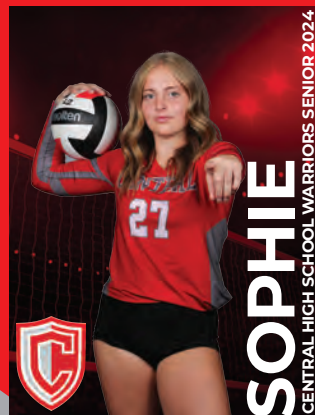

\$3^{ea}(\$2^{WB})

11oz TEAM/PLAYER MUG

\$2^{ea}(\$1^{WB})

\$3^{ea}(\$2^{WB})

TEAM/PLAYER KEYCHAIN

Sr. Sport/ Activity Banner

up to 18X24"

\$10

up to 27X36"

\$15

up to 36X48"

\$18