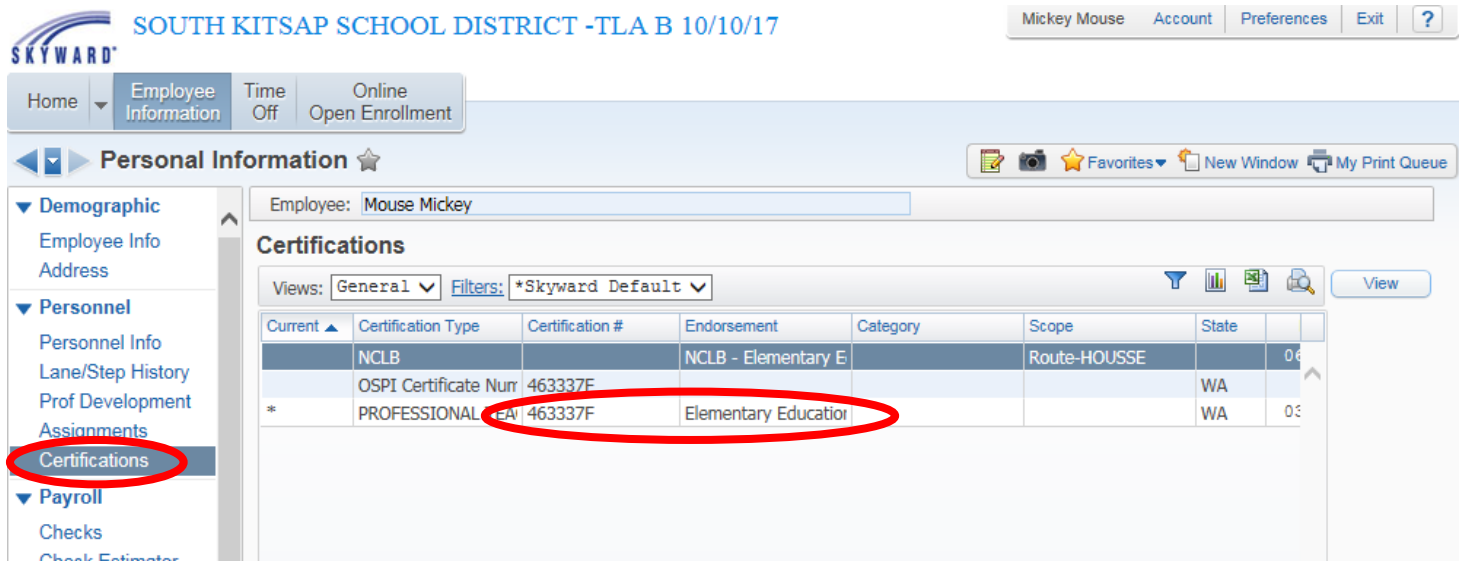

How to View Certification Info via Employee Access

Go to Skyward Employee Access and choose Employee Information:

Choose Personal Information:

Choose Certifications:

Please note: your official endorsements are the items listed with a certification number.