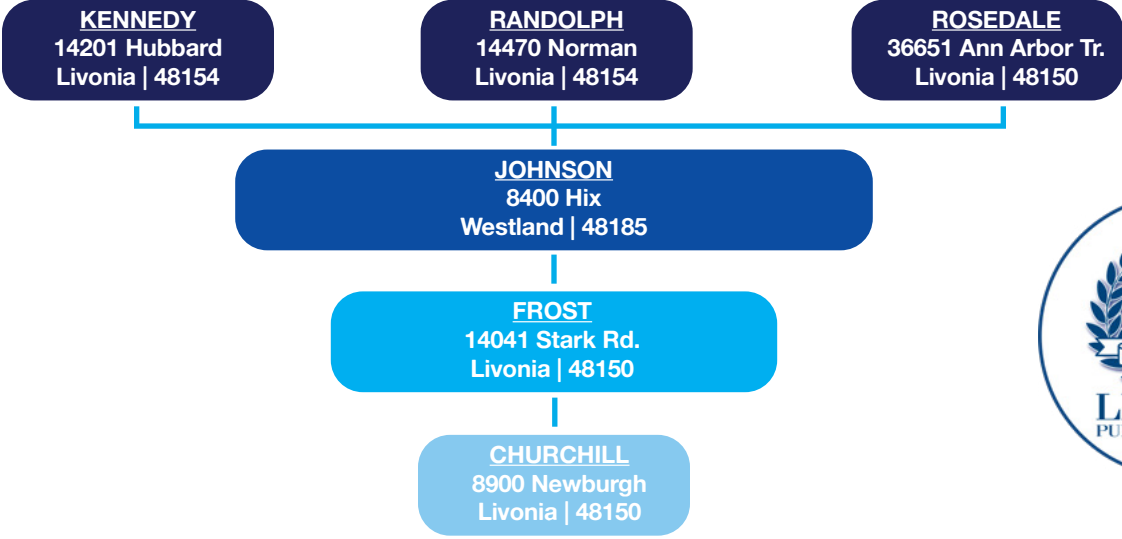

LIVONIA PUBLIC SCHOOLS | DISTRICT TRIADS

- K-4**
Lower Elementary
- 5-6**
Upper Elementary
- 7-8**
Middle School
- 9-12**
High School
- District-wide schools

- LIVONIA EARLY CHILDHOOD CENTER**
18000 Newburgh
Livonia | 48152
- WEBSTER ELEMENTARY**
32401 Pembroke
Livonia | 48152
- NIJI-IRO ELEMENTARY**
36611 Curtis
Livonia | 48152
- GARFIELD COMMUNITY**
10218 Arthur
Livonia | 48150
- LIVONIA CAREER TECHNICAL CENTER**
8985 Newburgh
Livonia | 48150