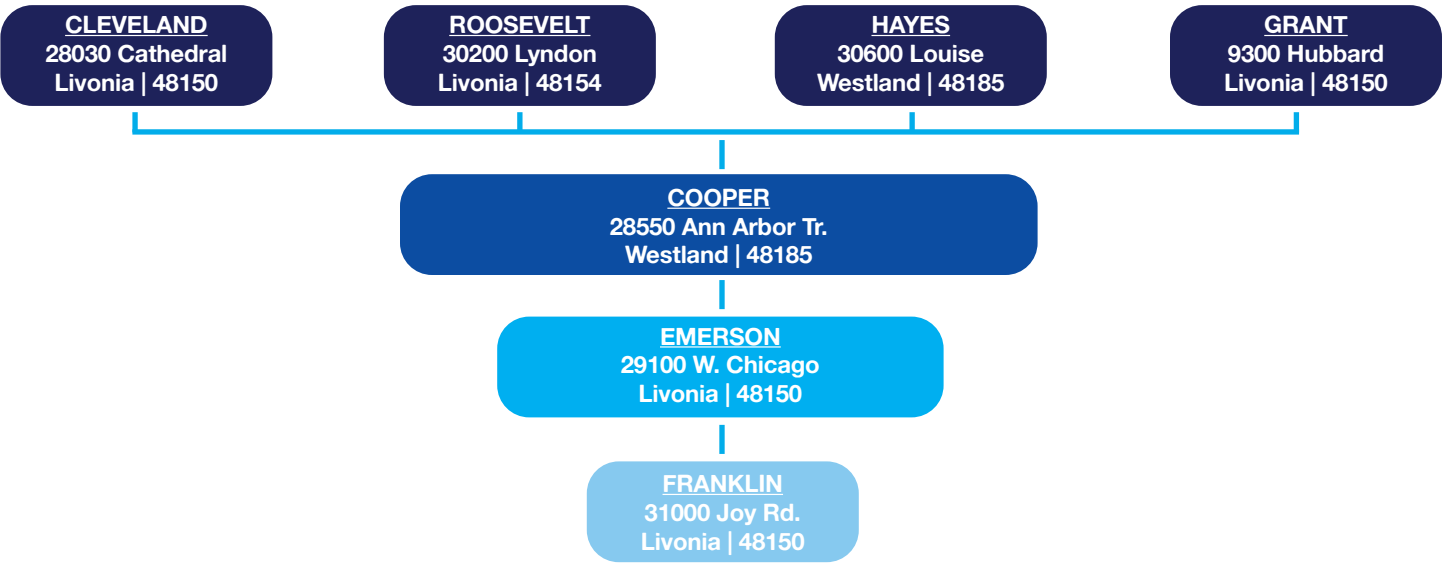

LIVONIA PUBLIC SCHOOLS | DISTRICT TRIADS

- K-4**
Lower Elementary
- 5-6**
Upper Elementary
- 7-8**
Middle School
- 9-12**
High School
- District-wide schools

- LIVONIA EARLY CHILDHOOD CENTER**
18000 Newburgh
Livonia | 48152
- WEBSTER ELEMENTARY**
32401 Pembroke
Livonia | 48152
- NIJI-IRO ELEMENTARY**
36611 Curtis
Livonia | 48152
- GARFIELD COMMUNITY**
10218 Arthur
Livonia | 48150
- LIVONIA CAREER TECHNICAL CENTER**
8985 Newburgh
Livonia | 48150