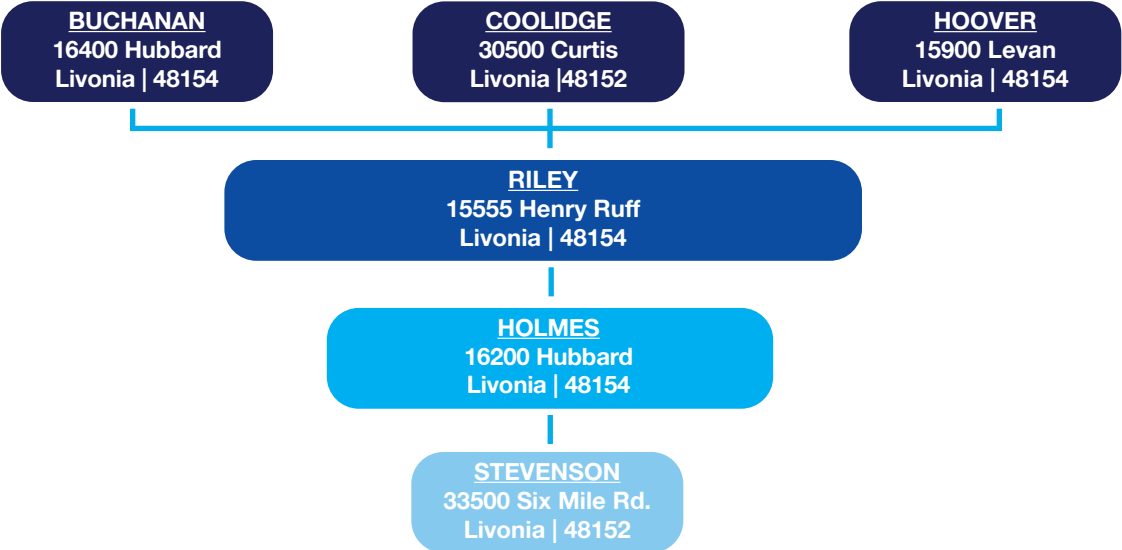

LIVONIA PUBLIC SCHOOLS | DISTRICT TRIADS

- K-4**
Lower Elementary
- 5-6**
Upper Elementary
- 7-8**
Middle School
- 9-12**
High School
- District-wide schools

- LIVONIA EARLY CHILDHOOD CENTER**
18000 Newburgh
Livonia | 48152
- WEBSTER ELEMENTARY**
32401 Pembroke
Livonia | 48152
- NIJI-IRO ELEMENTARY**
36611 Curtis
Livonia | 48152
- GARFIELD COMMUNITY**
10218 Arthur
Livonia | 48150
- LIVONIA CAREER TECHNICAL CENTER**
8985 Newburgh
Livonia | 48150