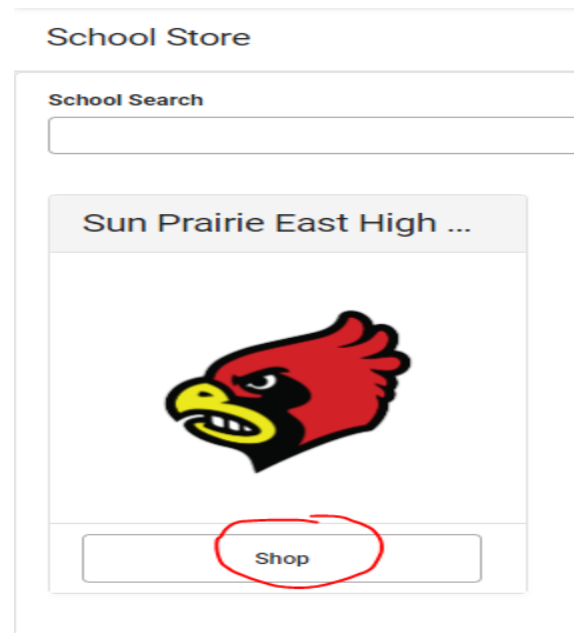

# How to sign up for clubs/sports

1. Log into Infinite Campus
2. Click on the Menu bar (#1 in picture)
3. Click on School Store (#2 in picture)

4. Once in the school store click on the school in which your child attends (there may be multiple depending on how many children you have and how many different schools they attend).

- Next click on the one that says 'club fees' (highlighted in the picture). Click below the picture on products.

Category Search

Athletic Lock	Club Fee Sun Prairie E..	Winter Sports East Hig...
		
<input type="button" value="Products"/>	<input type="button" value="Products"/>	<input type="button" value="Products"/>