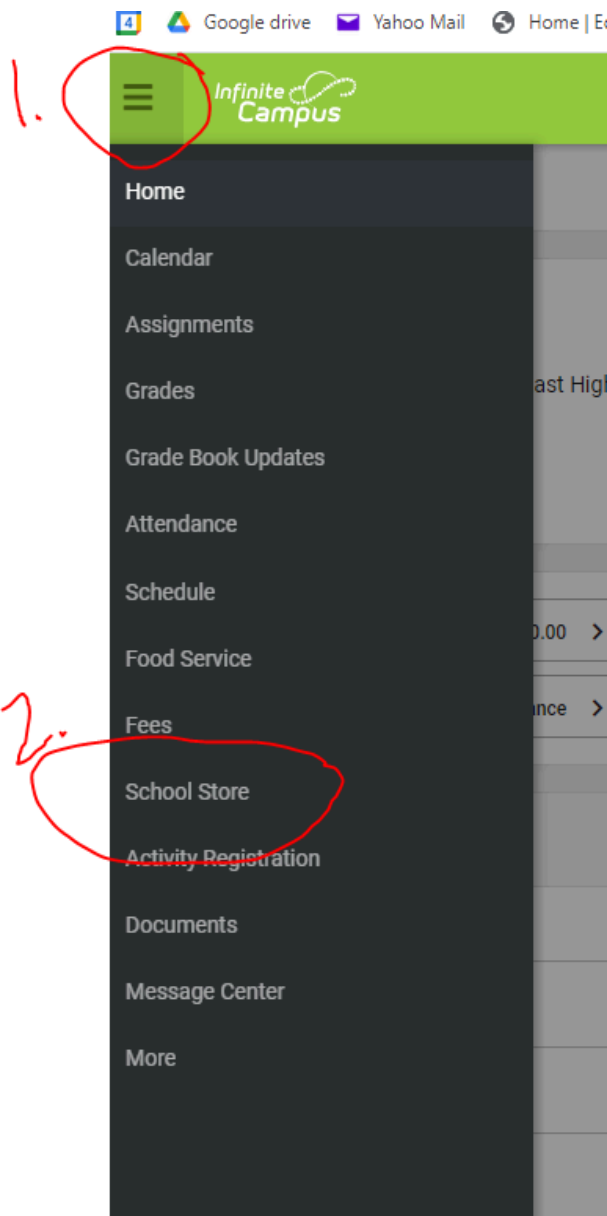

# How to sign up for clubs/sports

1. Log into Infinite Campus
2. Click on the Menu bar (#1 in picture)
3. Click on School Store (#2 in picture)

4. Once in the school store click on the school in which your child attends (there may be multiple depending on how many children you have and how many different schools they attend).

- Next click on the one that says 'club fees' (highlighted in the picture). Click below the picture on products.

Category Search

Athletic Lock	Club Fee Sun Prairie E..	Winter Sports East Hig...
		
<input type="button" value="Products"/>	<input type="button" value="Products"/>	<input type="button" value="Products"/>