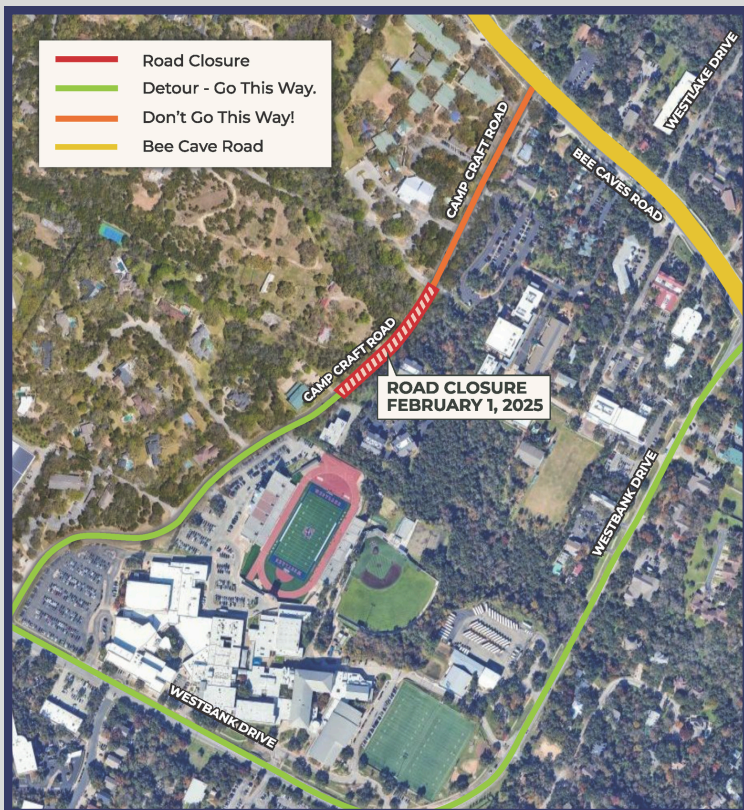

PARENTS & STAFF:

CAMP CRAFT RD WILL CLOSE

**HEADS
UP!**

***Beginning Feb. 1,
Camp Craft Rd will be closed from Eanes
School Rd to Armstrong Music School***

- ***All traffic must exit toward Bee Caves Rd***
- ***No right turn toward Westlake HS is permitted***
- ***Road will be reduced to one lane Jan. 13-31, 9am-4pm to start utility work***
- ***Part of the City of West Lake Hills bond program***