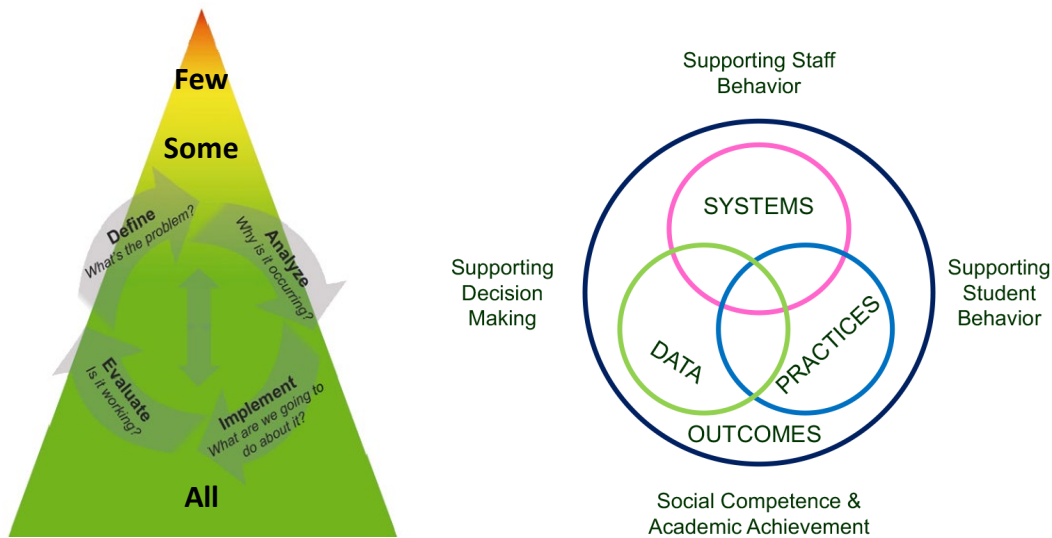

SCHOOL CLIMATE and PBIS: POSITIVE BEHAVIORAL INTERVENTIONS AND SUPPORTS

School climate refers to the overall quality and character of school life, encompassing the values, expectations, and practices that shape the educational environment. Positive Behavioral Interventions and Supports (PBIS) is a proactive framework aimed at improving school climate. PBIS focuses on teaching and reinforcing positive behaviors, establishing consistent expectations, and using data-driven decision-making to address and reduce problematic behaviors. By implementing PBIS, schools create a structured environment where positive behaviors are consistently acknowledged, and interventions are provided based on student needs. This multi-tiered approach ensures that all students receive the appropriate level of support, from universal interventions for all to targeted and intensive support for those with greater behavioral challenges.

The Metro RESA Whole Child Supports Coordinators assist schools and school districts in building the capacity to create and sustain positive, responsive, and effective learning environments that engage all students, families, and staff. Support is facilitated through the coaching of a PBIS District Coordinator, a district-level leader responsible for coordinating PBIS efforts across the district.

In addition, Metro RESA offers professional development and training sessions for educators on PBIS implementation, classroom management, and tiered behavior interventions. With ongoing coaching, technical assistance, and resources, Metro RESA helps schools develop and maintain effective PBIS practices and environments conducive to learning.