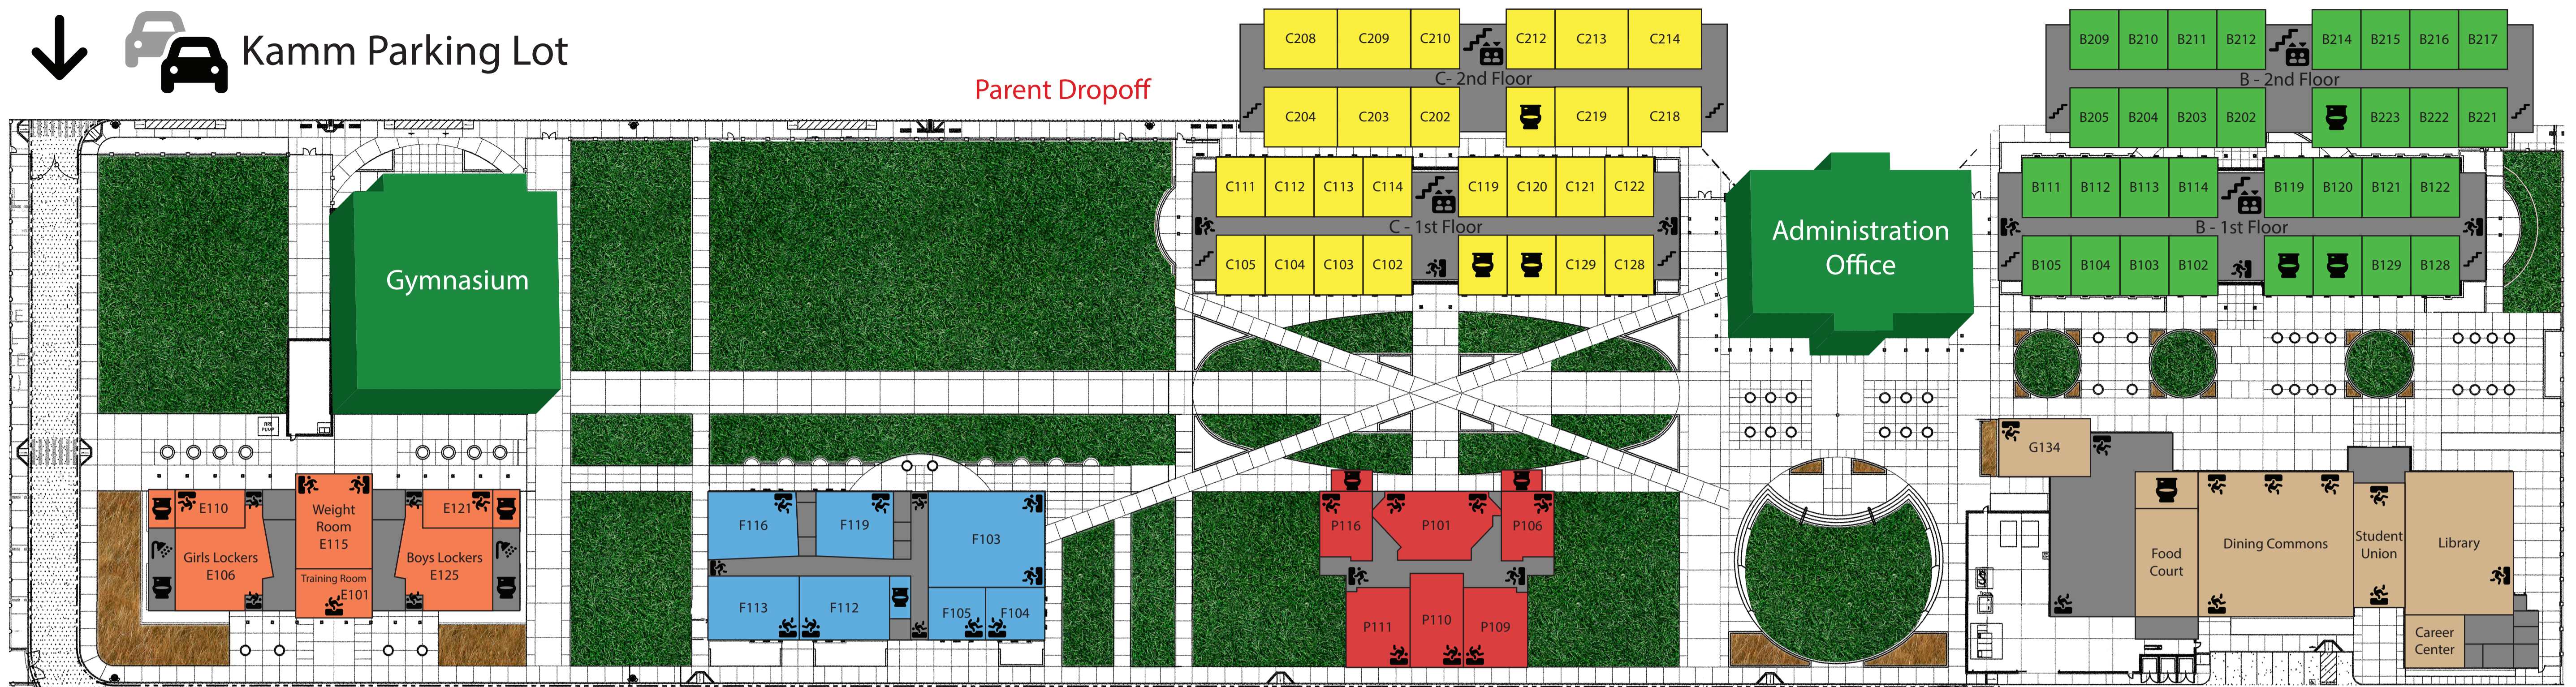

↓  Kamm Parking Lot

- B - Social Science & ELA
- C - Math & Science
- E - PE / Locker Rooms
- F - VAPA
- G - Student Union
- H - Staff Rooms, VHT, Dinuba PD

- I - Auto Shop
- K - Agriculture & Welding
- L - Construction & Wood Shop
- M - Construction Trades Class
- N - Foreign Lang. & Business
- O - Student Services, NJROTC, & Crim.
- P - MED & Lecture Hall

 Alta Parking Lot ←

Bus Dropoff

Dinuba High School  
490 W. Kamm Ave  
Dinuba, California