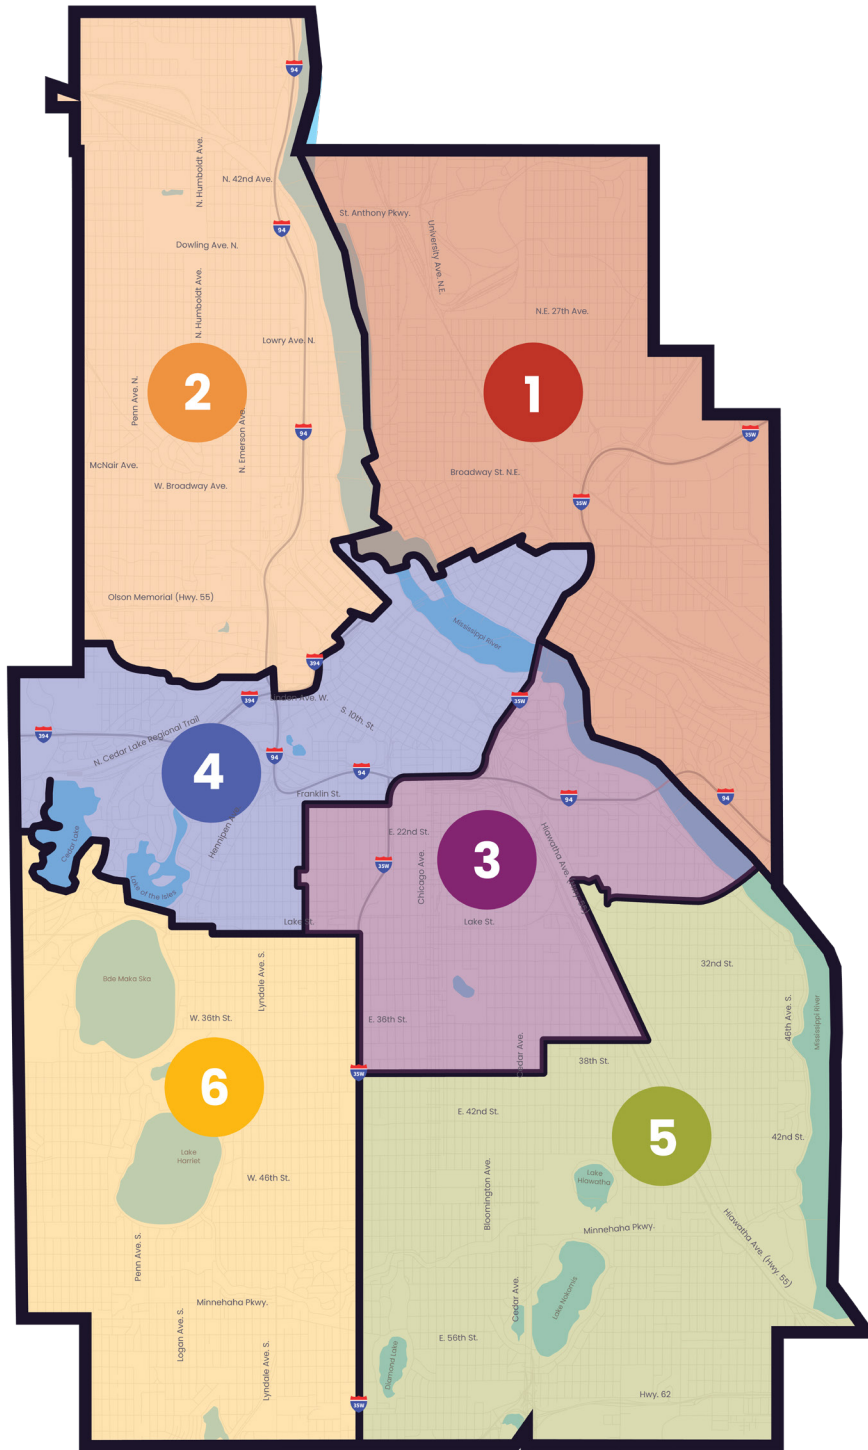

MINNEAPOLIS PUBLIC SCHOOLS BOARD OF EDUCATION

Abdul Abdi
Director, District 1

Abdul.Abdi@mpls.k12.mn.us
612-895-0270

Sharon El-Amin
Director, District 2

Sharon.El-Amin@mpls.k12.mn.us
612-986-3281

Lucie Skjefte
Director, District 3