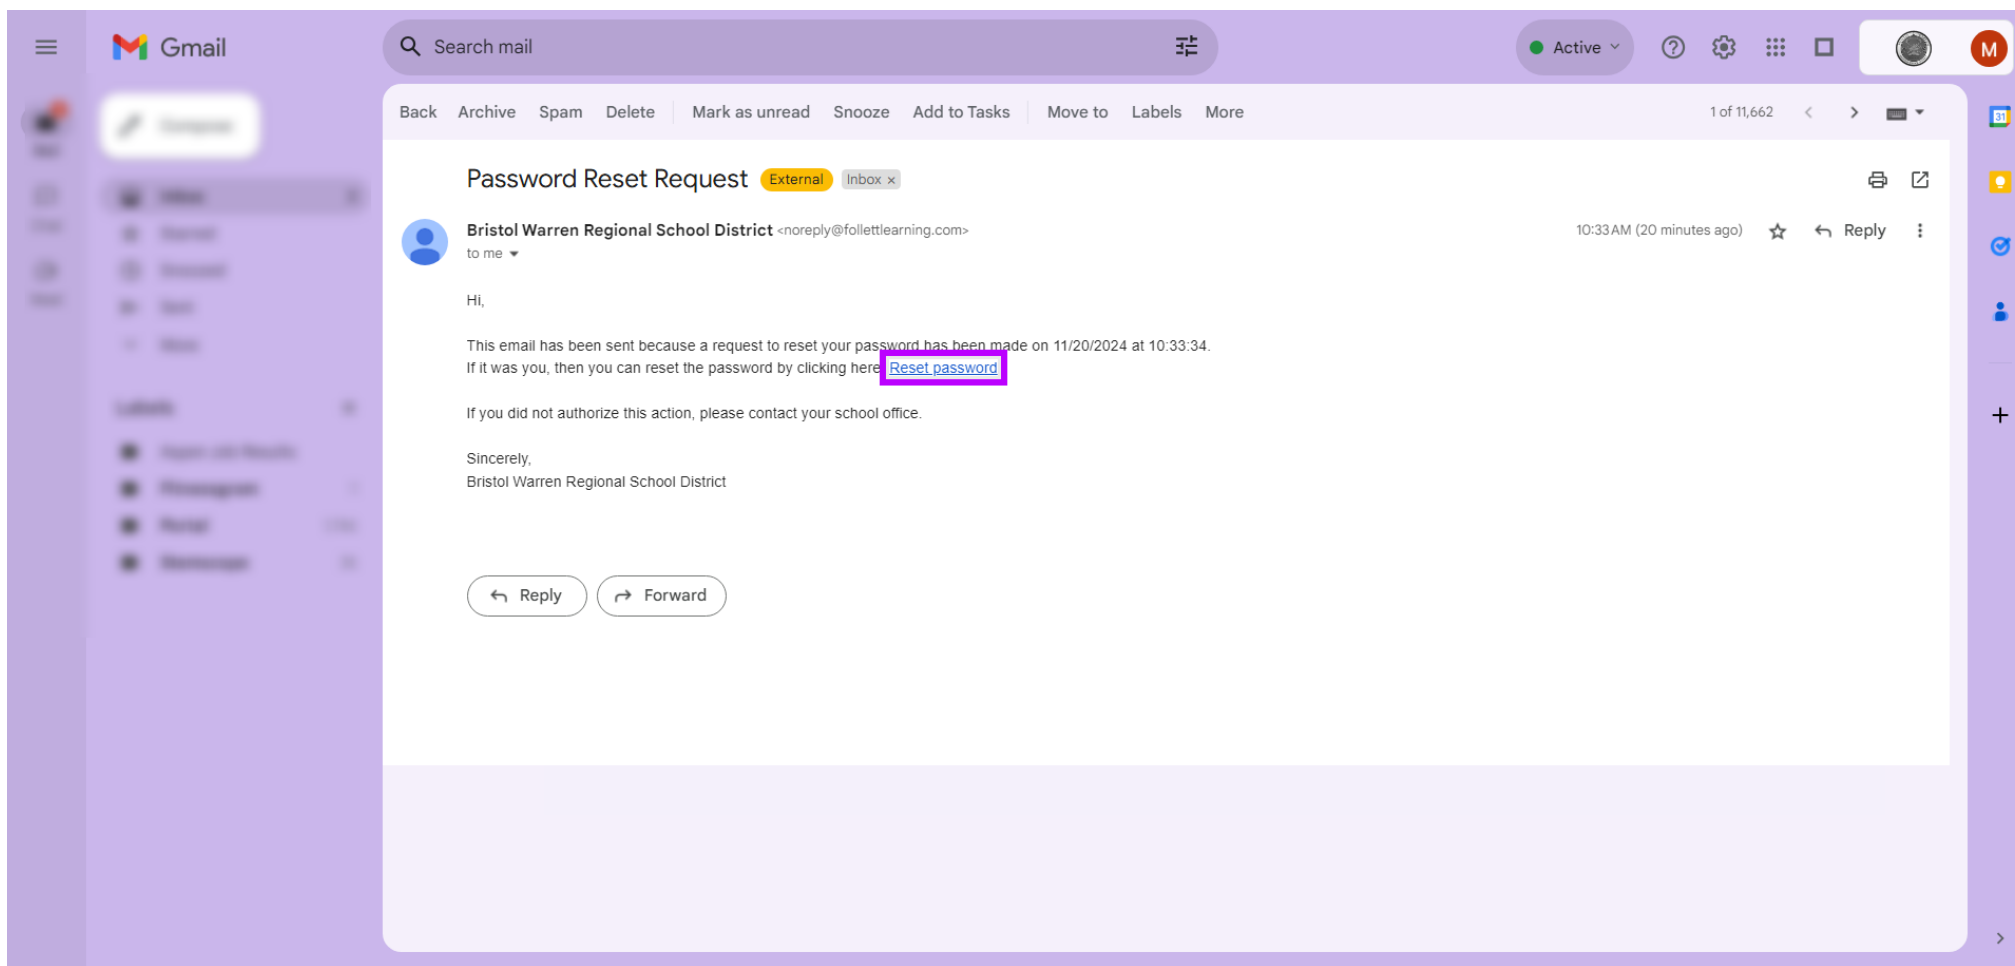

Aspen Parent Portal Directions for Password Reset

BWRSD IT

Open the email account associated with your Aspen Portal Look for an email from noreply@follettlearning.com Then Click [Reset password](#)