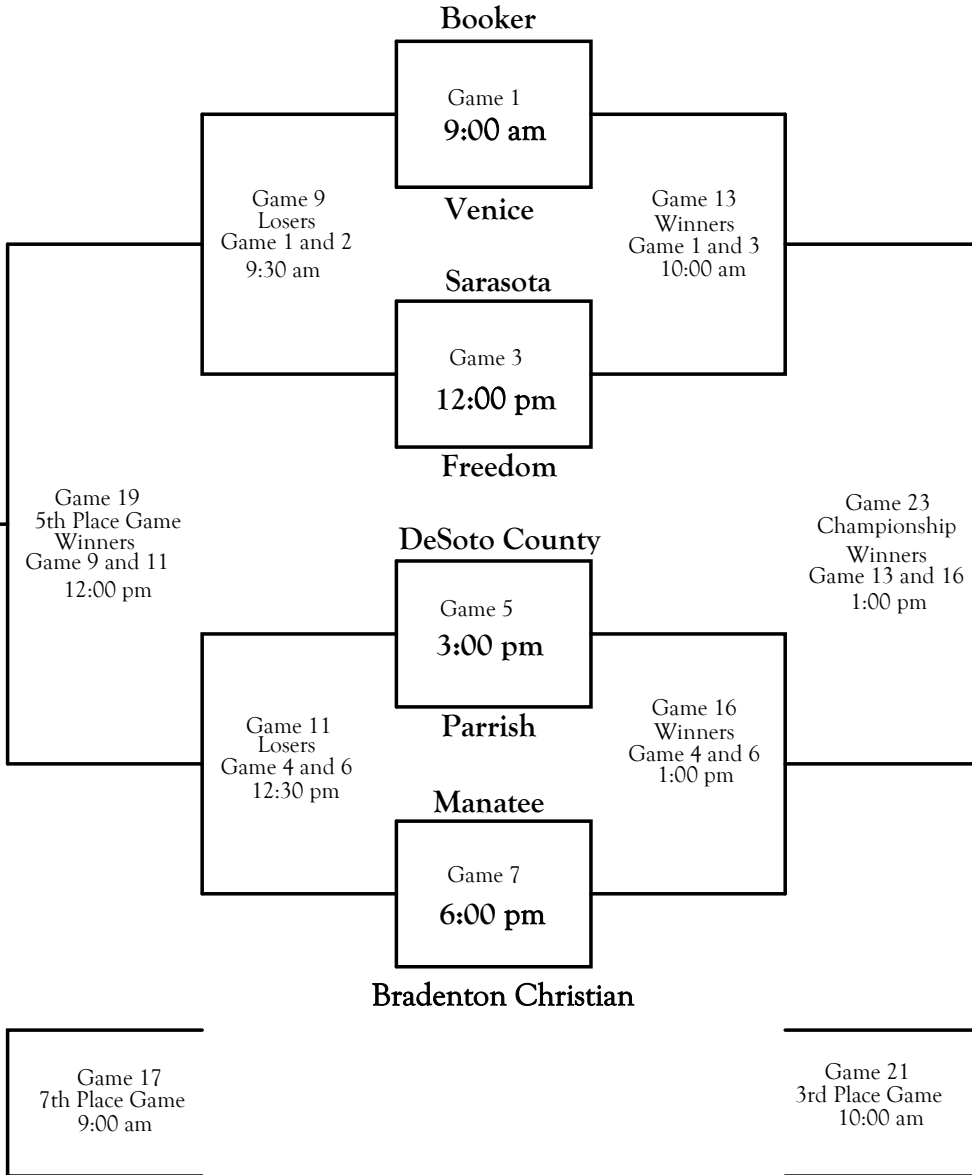

Girls Bracket

CONSOLATION BRACKET
AUX GYM

WINNERS BRACKET
MAIN GYM

Jan. 4
DAY 3

Jan. 3
DAY 2

Jan. 2
DAY 1

Jan. 3
DAY 2

Jan. 4
DAY 3

BOTTOM TEAMS ON THE BRACKET ARE THE HOME TEAMS