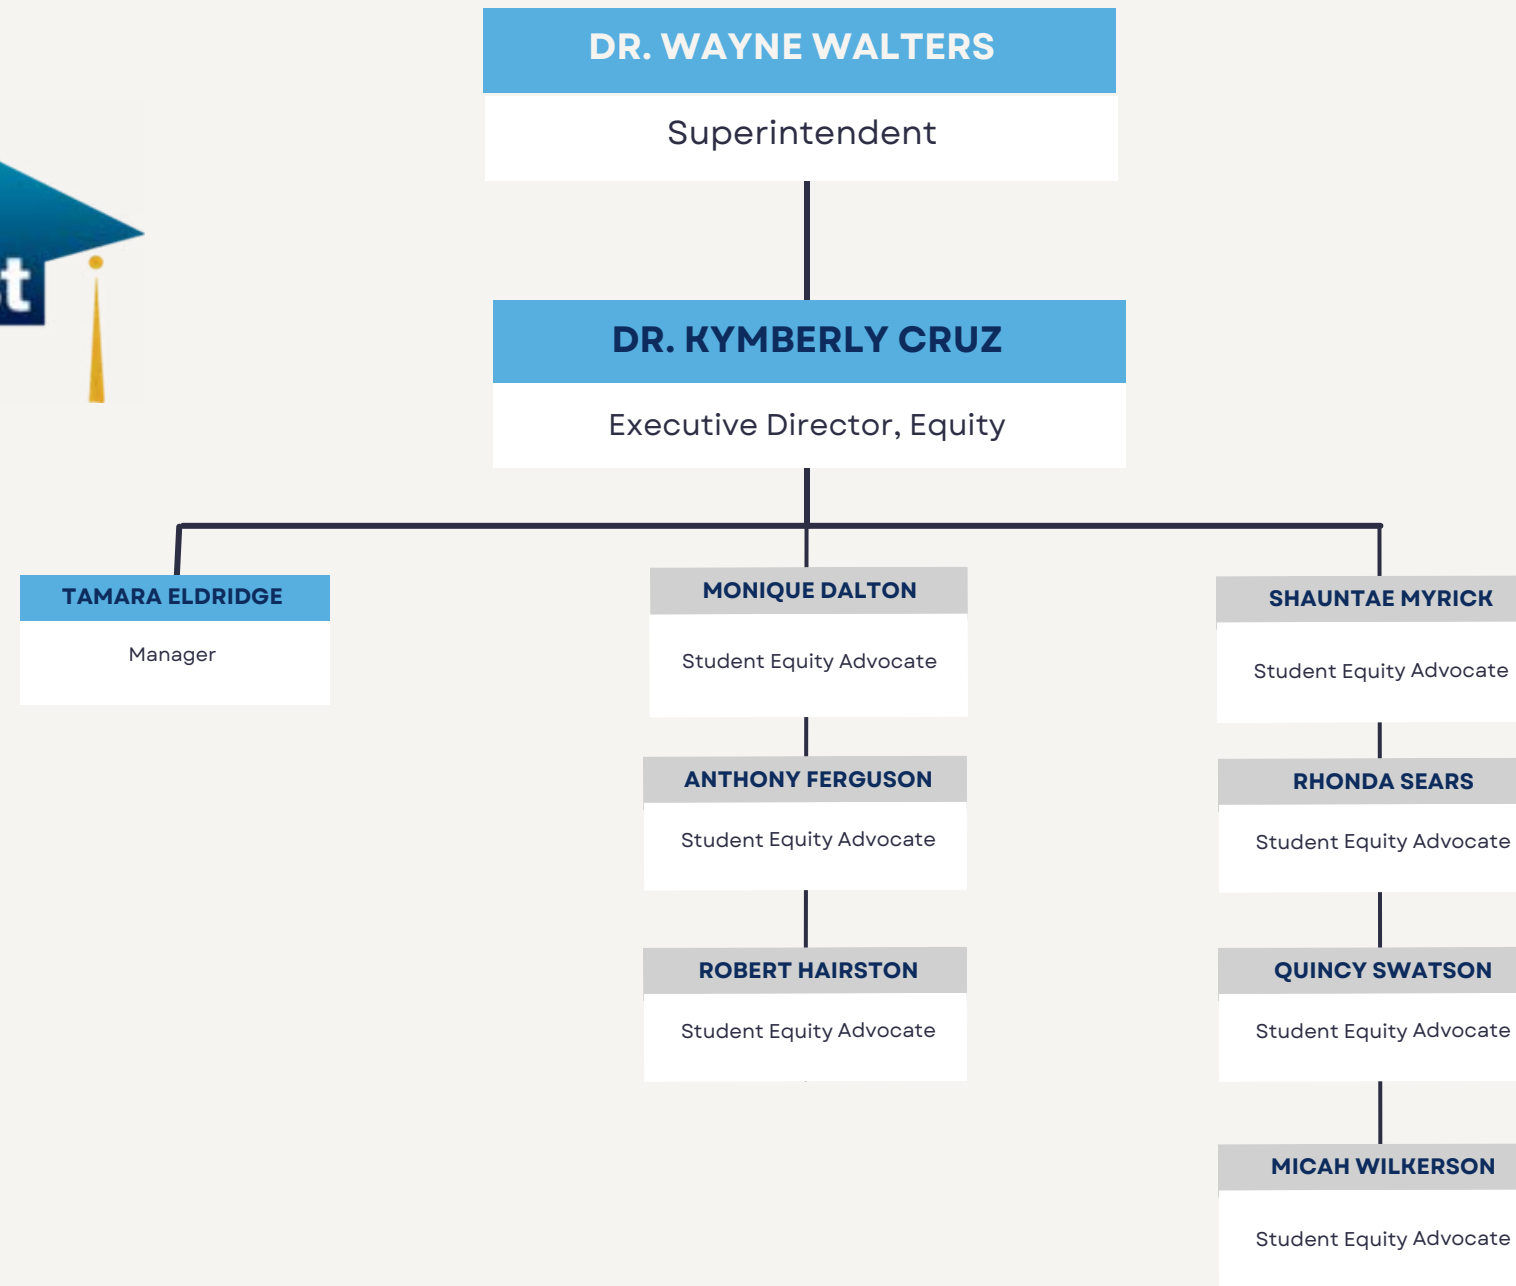

Students first
Always, in all ways.

CHIEF OF STAFF

ORGANIZATION CHART #2

Students first
Always, in all ways.

SPECIAL EDUCATION

ORGANIZATION CHART #3

DR. WAYNE WALTERS
Superintendent

PATTI CAMPER
Assistant Superintendent,
Special Education

OLIVER CITYWIDE ACADEMY SITES

- King
- Greenway
- Perry
- U Prep

Students first
Always, in all ways.

PROFESSIONAL DEVELOPMENT

ORGANIZATION CHART #4

Students first
Always, in all ways.

EQUITY OFFICE
ORGANIZATION CHART #5

Students first
Always, in all ways.

DEPUTY SUPERINTENDENT ORGANIZATION CHART #6

Students first
Always, in all ways.

CHIEF ACADEMIC OFFICER

ORGANIZATION CHART #7

CAREER AND TECHNICAL EDUCATION

ORGANIZATION CHART #8