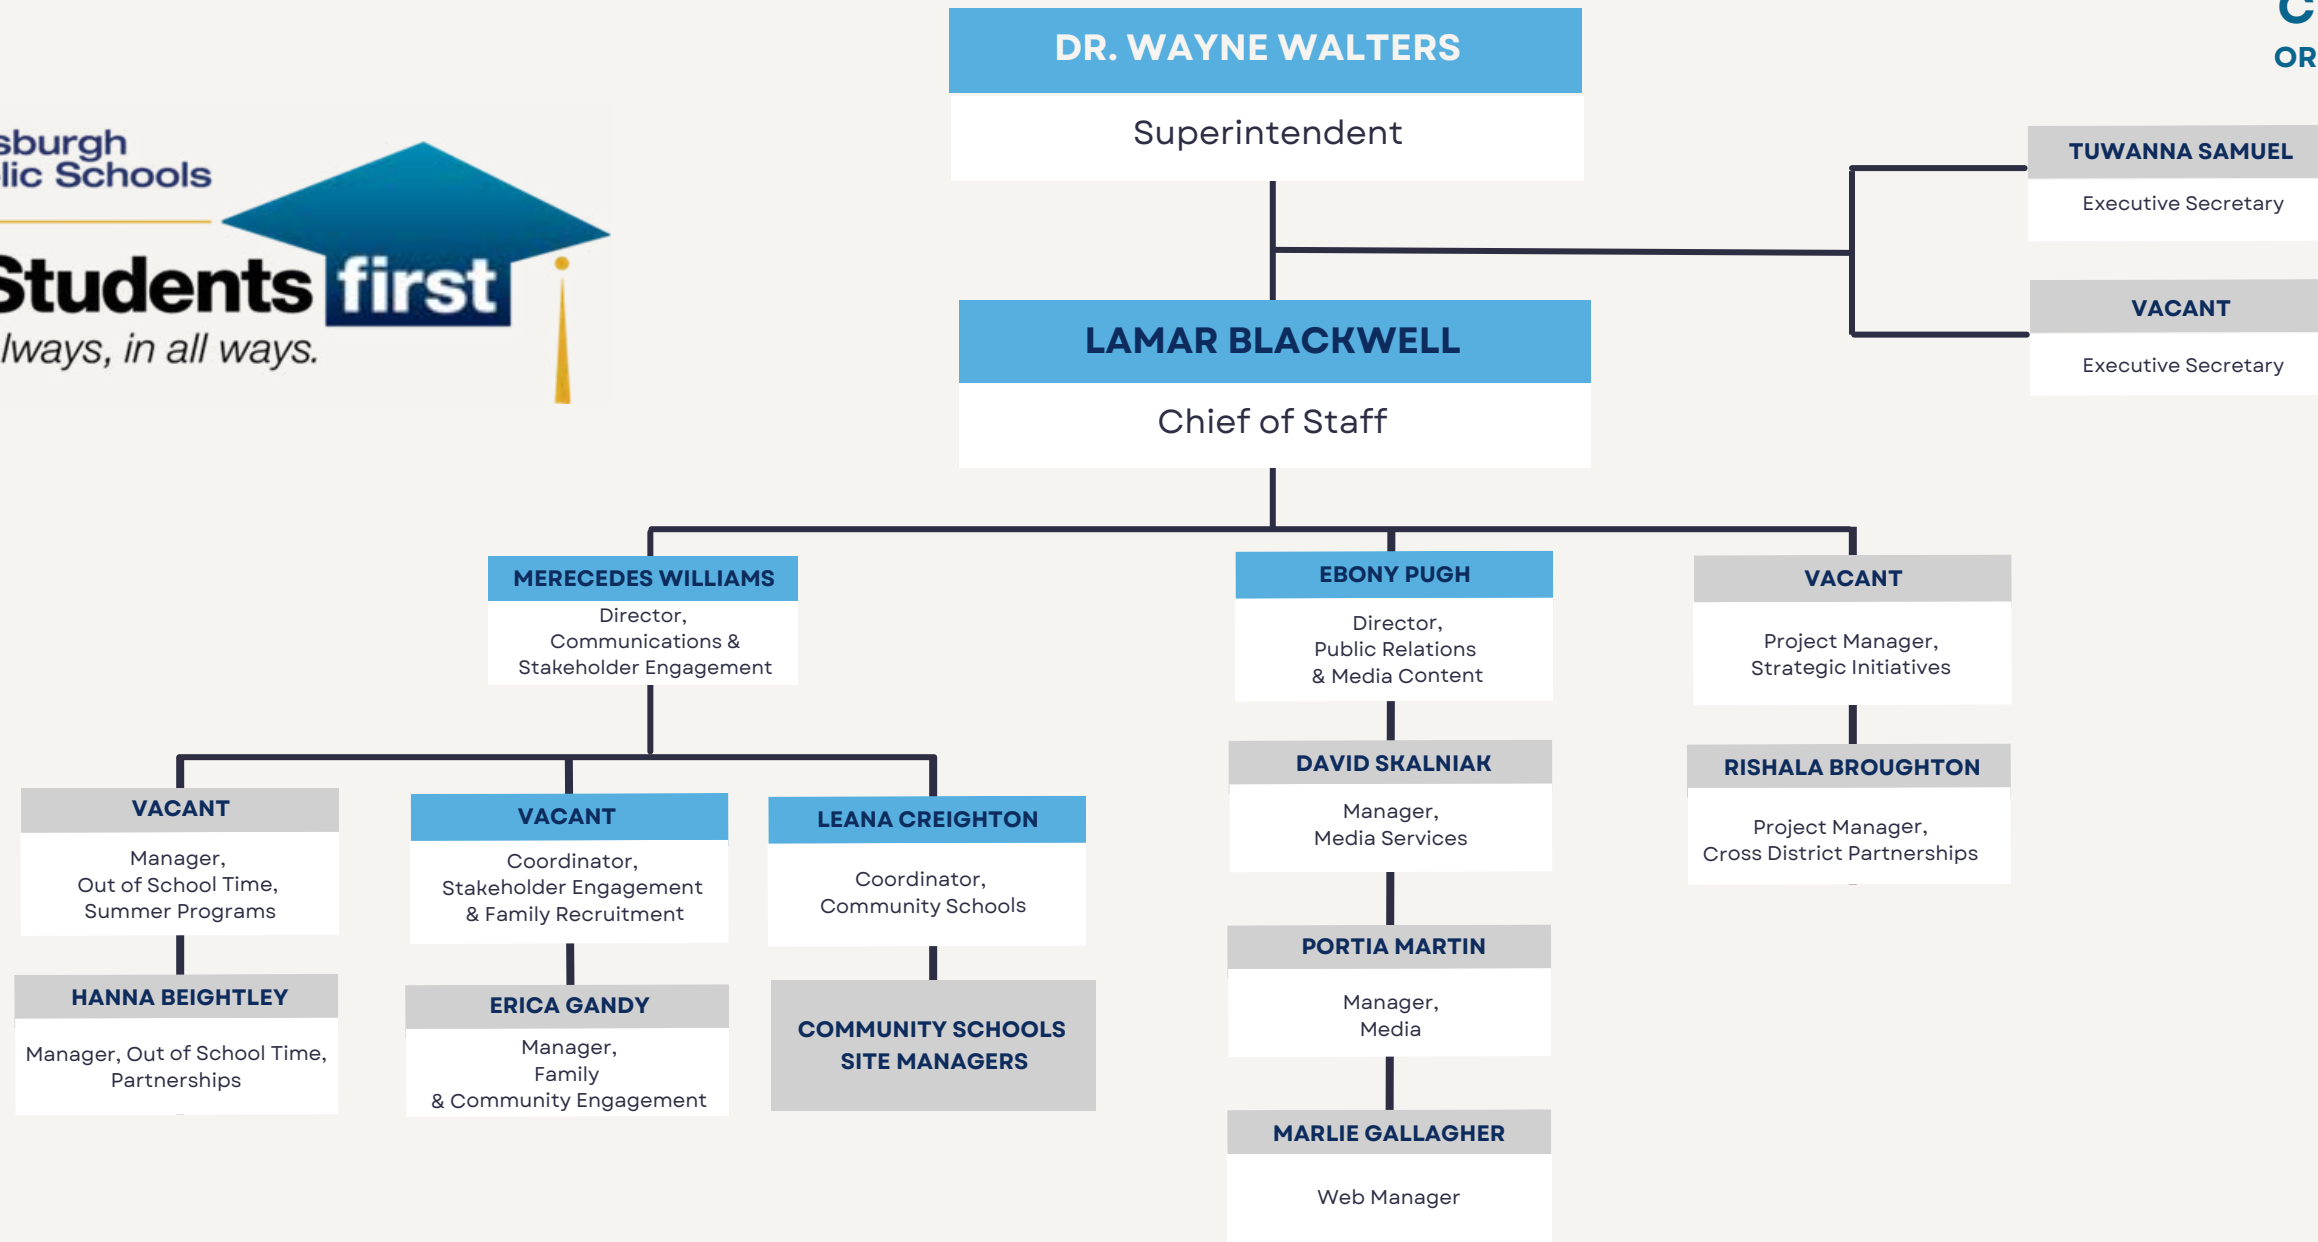

Students first
Always, in all ways.

CHIEF OF STAFF

ORGANIZATION CHART #2

Students first
Always, in all ways.

SPECIAL EDUCATION

ORGANIZATION CHART #3

DR. WAYNE WALTERS
Superintendent

PATTI CAMPER
Assistant Superintendent,
Special Education

OLIVER CITYWIDE ACADEMY SITES

- King
- Greenway
- Perry
- U Prep

Students first
Always, in all ways.

PROFESSIONAL DEVELOPMENT

ORGANIZATION CHART #4

Students first
Always, in all ways.

EQUITY OFFICE
ORGANIZATION CHART #5

OPERATIONS

ORGANIZATION CHART #22

OPERATIONS: FACILITIES

ORGANIZATION CHART #23

Students first
Always, in all ways.

OPERATIONS: PLANT OPERATIONS

ORGANIZATION CHART #25

Students first
Always, in all ways.