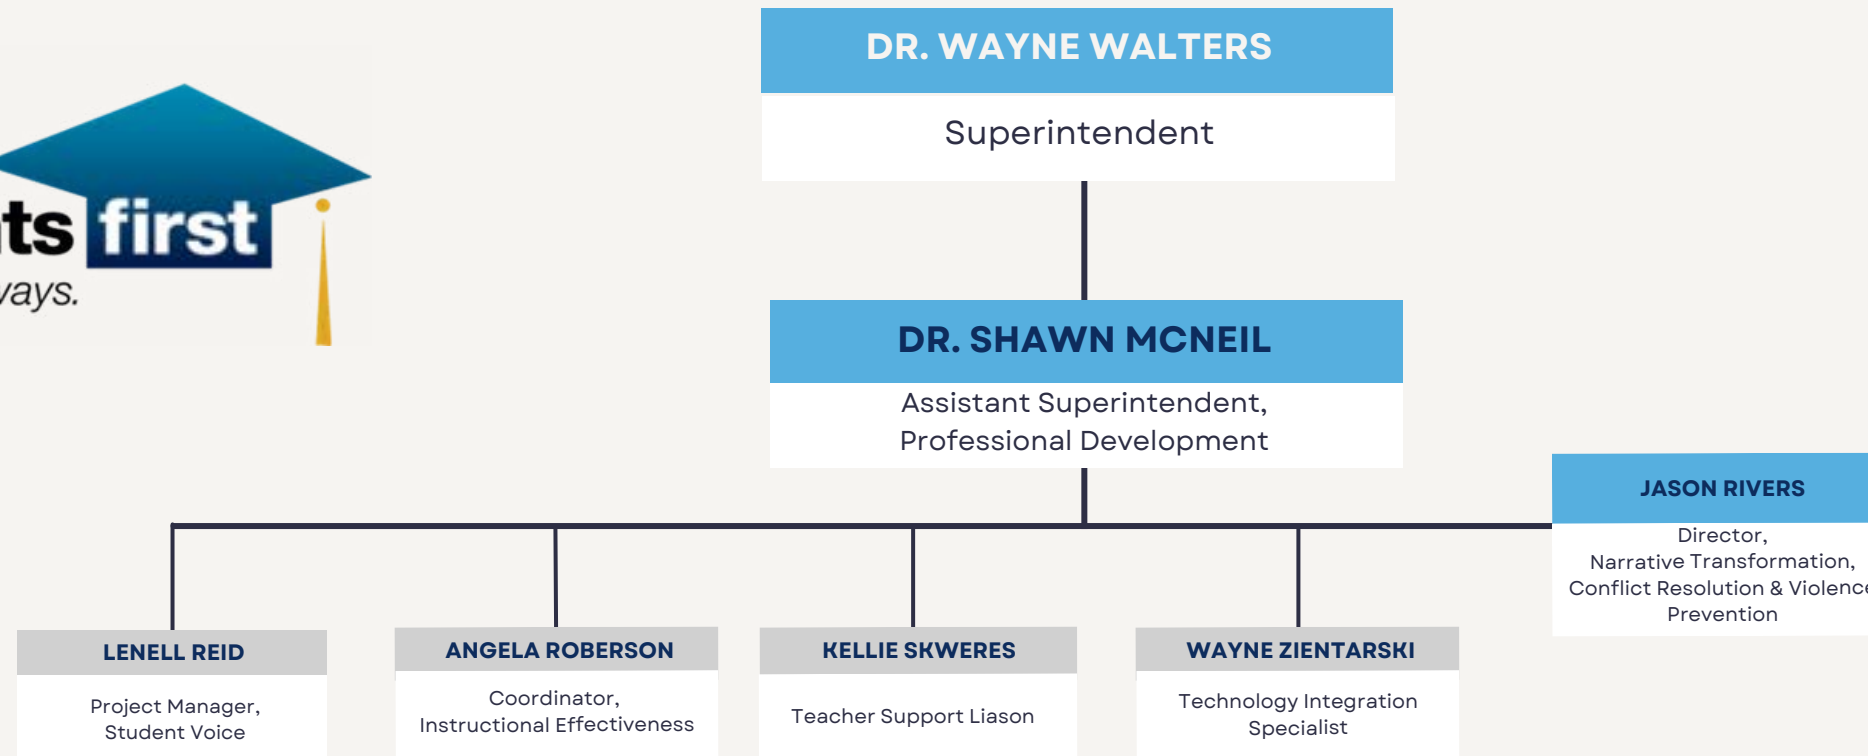

Students first
Always, in all ways.

CHIEF OF STAFF

ORGANIZATION CHART #2

Students first
Always, in all ways.

SPECIAL EDUCATION

ORGANIZATION CHART #3

DR. WAYNE WALTERS
Superintendent

PATTI CAMPER
Assistant Superintendent,
Special Education

OLIVER CITYWIDE ACADEMY SITES

- King
- Greenway
- Perry
- U Prep

Students first
Always, in all ways.

PROFESSIONAL DEVELOPMENT

ORGANIZATION CHART #4

Students first
Always, in all ways.

EQUITY OFFICE
ORGANIZATION CHART #5