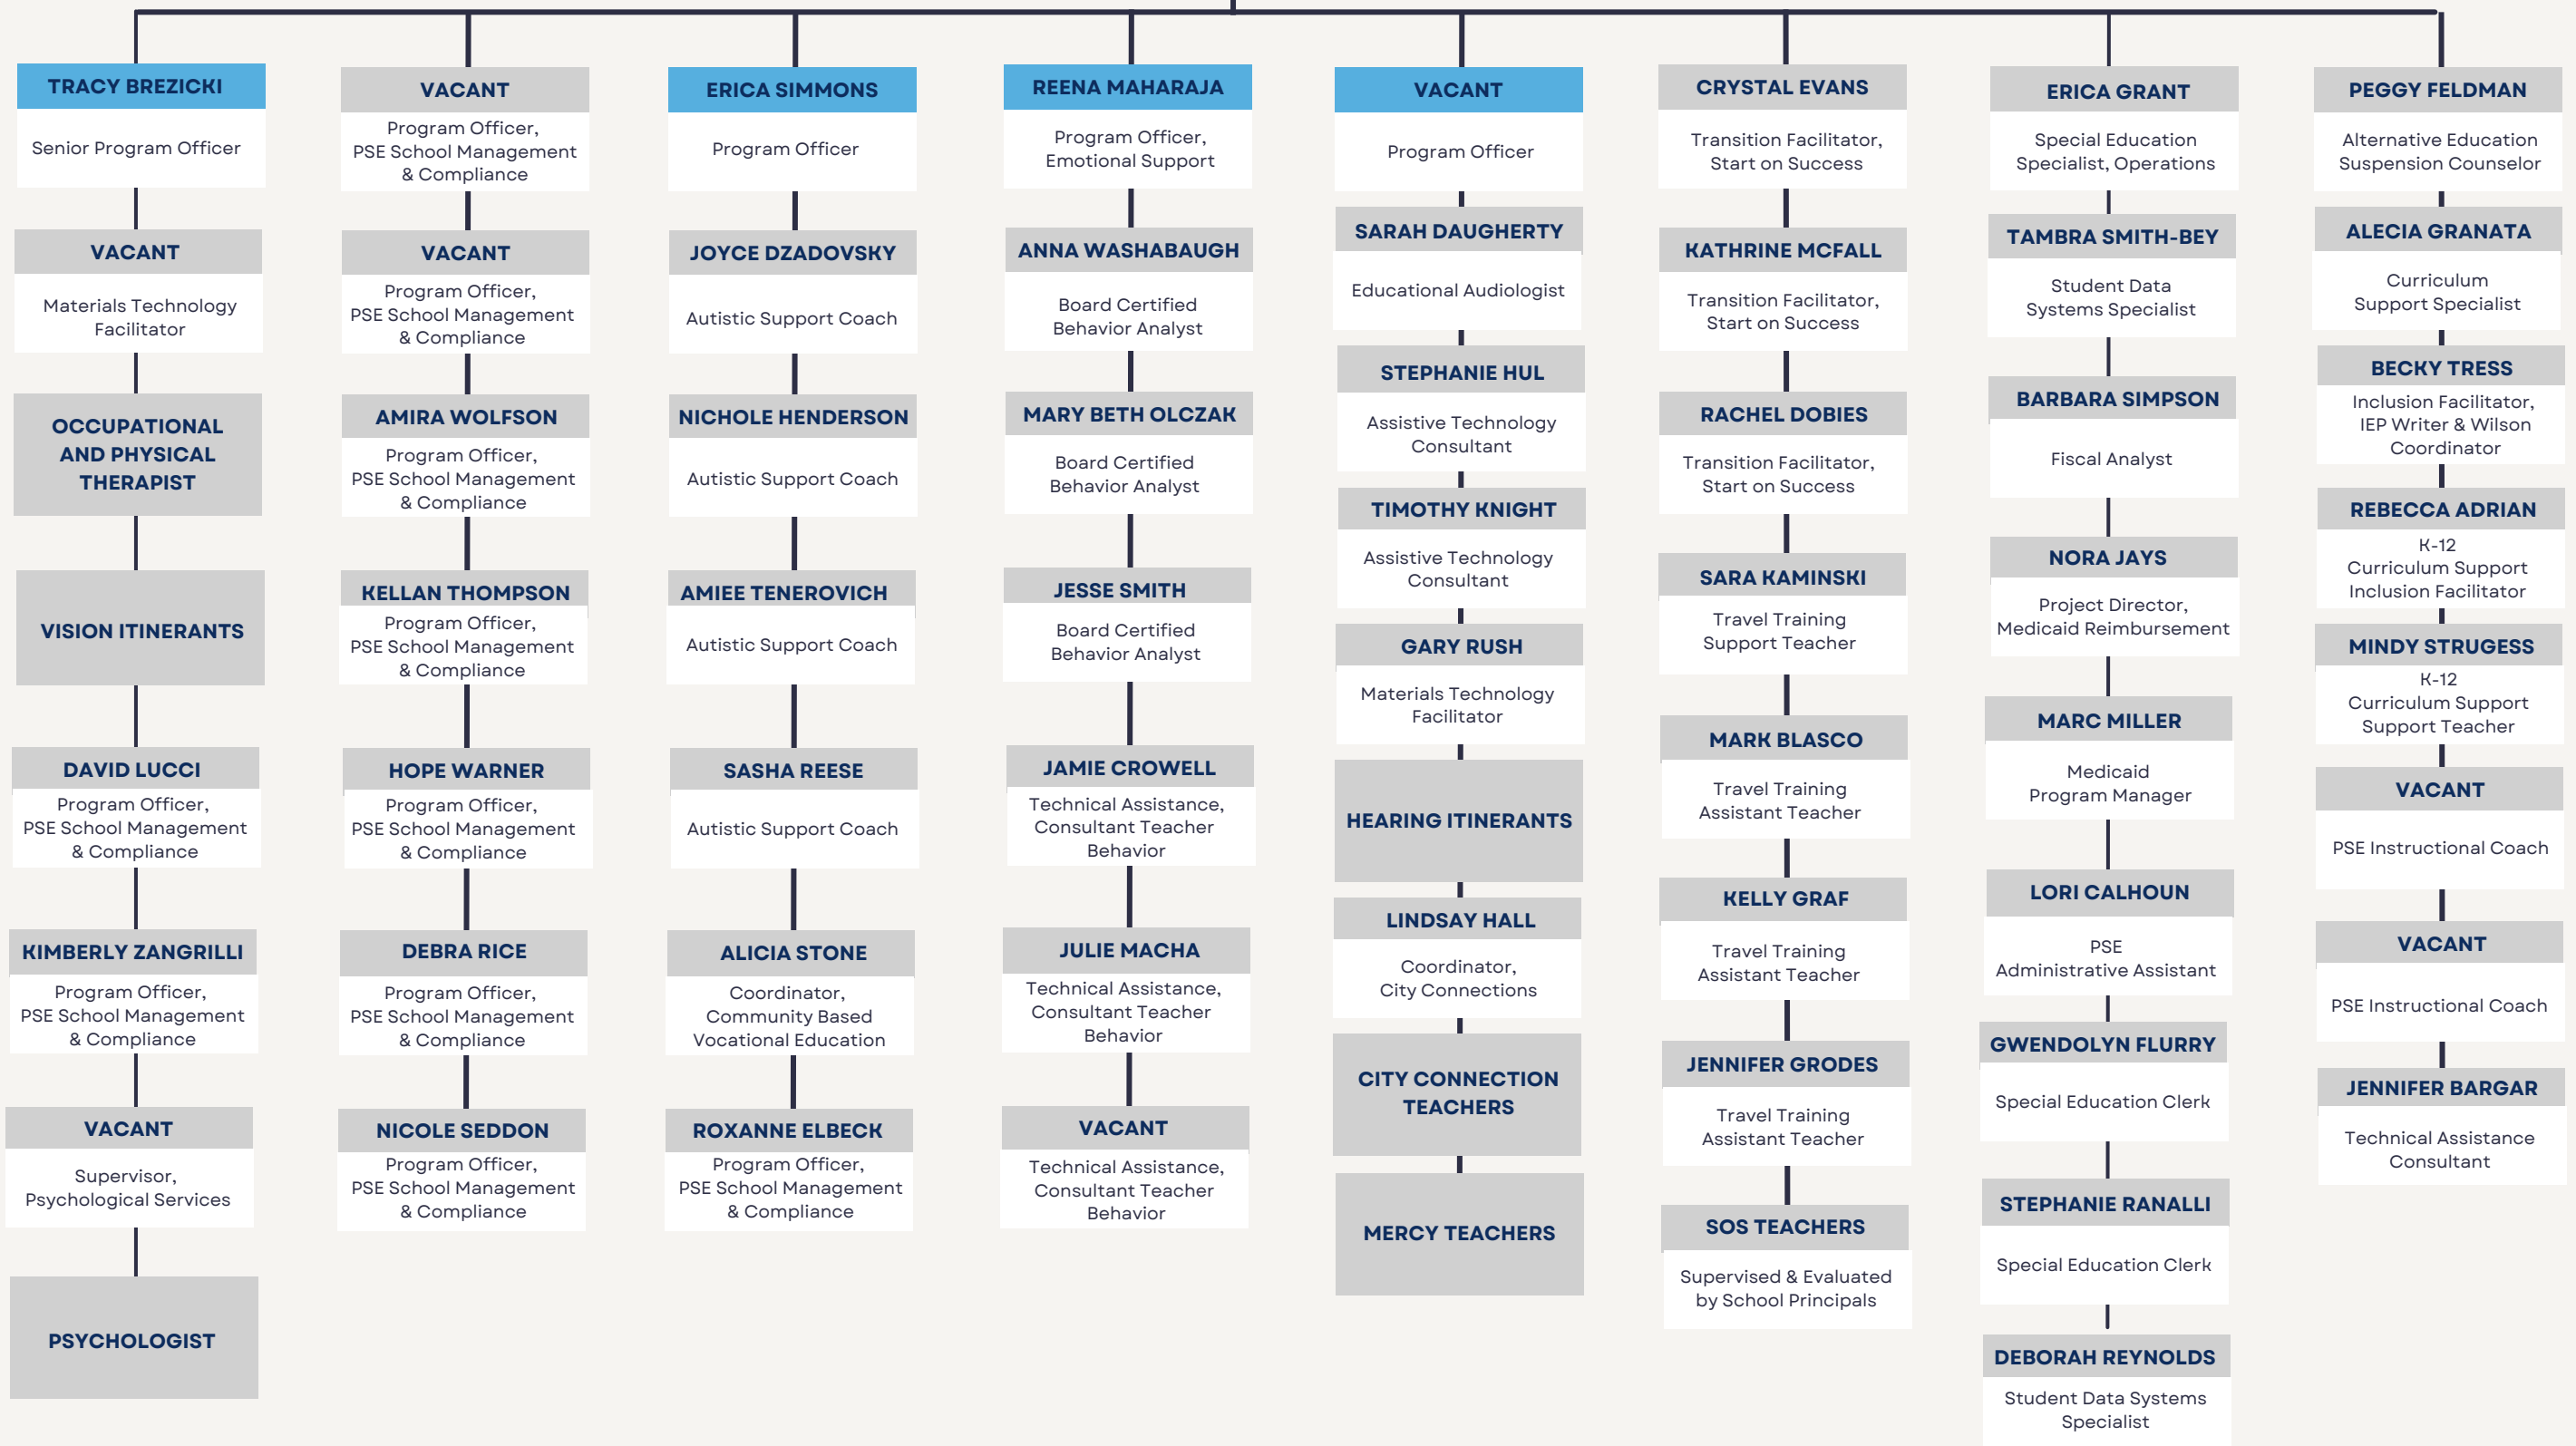

Students first
Always, in all ways.

CHIEF OF STAFF

ORGANIZATION CHART #2

Students first
Always, in all ways.

SPECIAL EDUCATION

ORGANIZATION CHART #3

DR. WAYNE WALTERS
Superintendent

PATTI CAMPER
Assistant Superintendent,
Special Education

OLIVER CITYWIDE ACADEMY SITES

- King
- Greenway
- Perry
- U Prep

Students first
Always, in all ways.

PROFESSIONAL DEVELOPMENT

ORGANIZATION CHART #4

Students first
Always, in all ways.

EQUITY OFFICE
ORGANIZATION CHART #5

Students first
Always, in all ways.

DEPUTY SUPERINTENDENT ORGANIZATION CHART #6

Students first
Always, in all ways.

CHIEF ACADEMIC OFFICER

ORGANIZATION CHART #7

CAREER AND TECHNICAL EDUCATION

ORGANIZATION CHART #8

OPERATIONS

ORGANIZATION CHART #22

OPERATIONS: FACILITIES

ORGANIZATION CHART #23

Students first
Always, in all ways.

OPERATIONS: PLANT OPERATIONS

ORGANIZATION CHART #25

Students first
Always, in all ways.